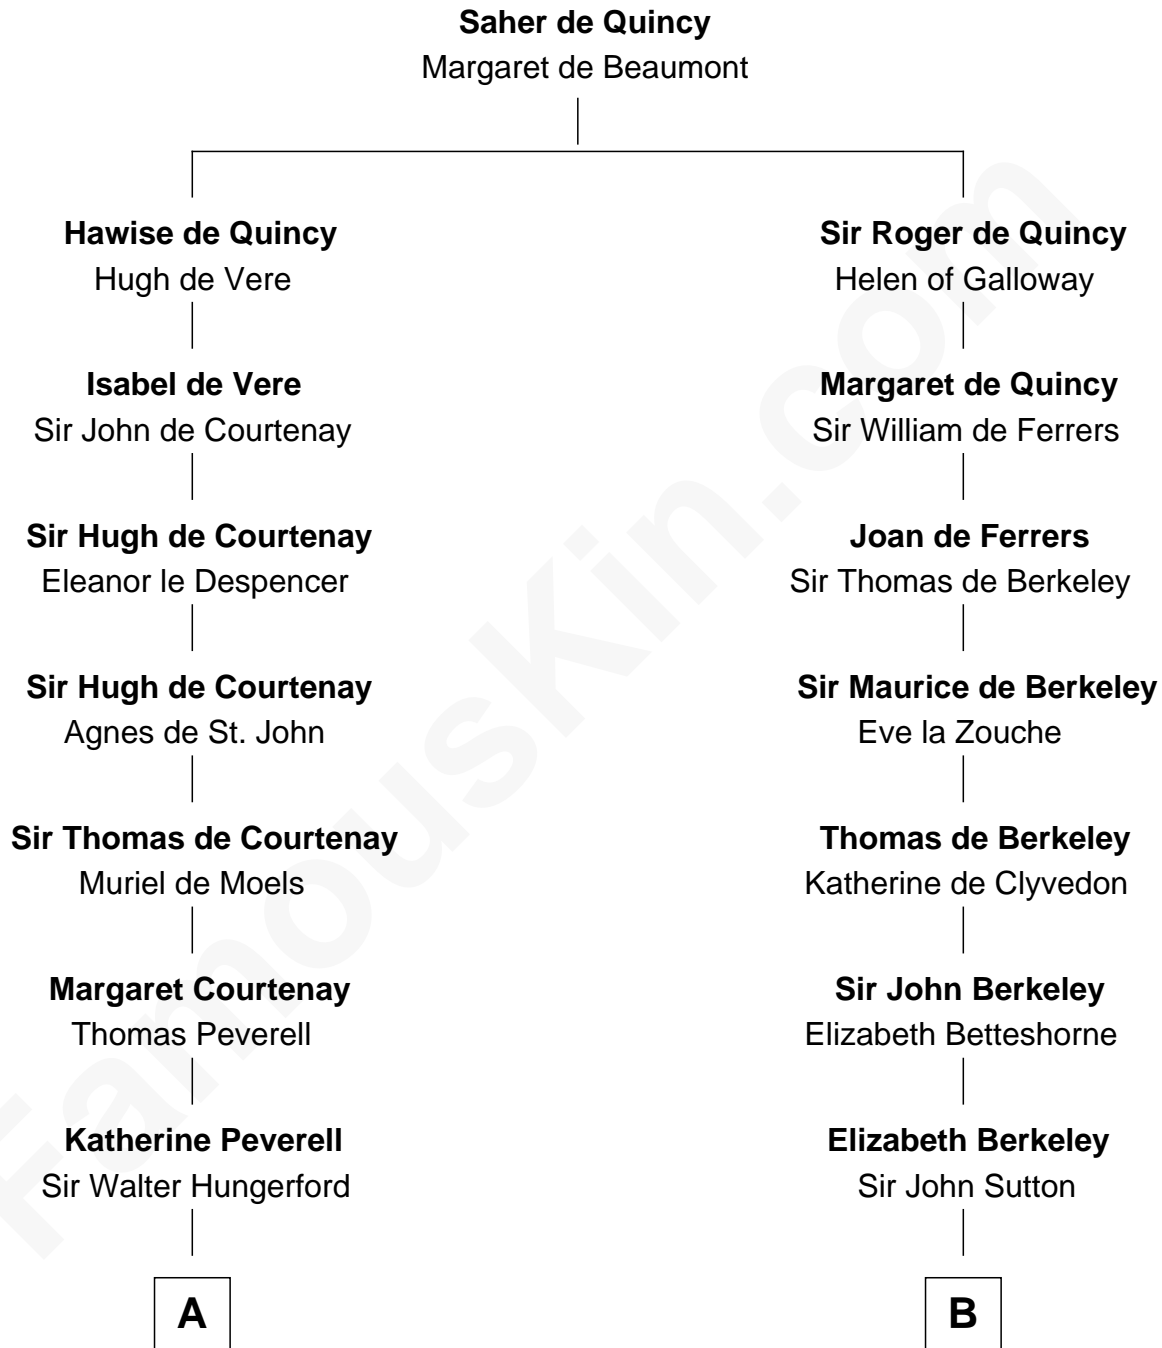

# FamousKin.com Relationship Chart of

**Sir Charles Tupper**

*6th Prime Minister of Canada*

16th cousin 5 times removed of

**George Washington**

*1st U.S. President*

**C**

**William Bassett**

Abigail Bourne

**Mary Bassett**

Eliakim Tupper

**Charles Tupper**

Elizabeth West

**Rev. Charles Tupper**

Miriam Lockhart

**Sir Charles Tupper**

*6th Prime Minister of Canada*

FamousKin.com