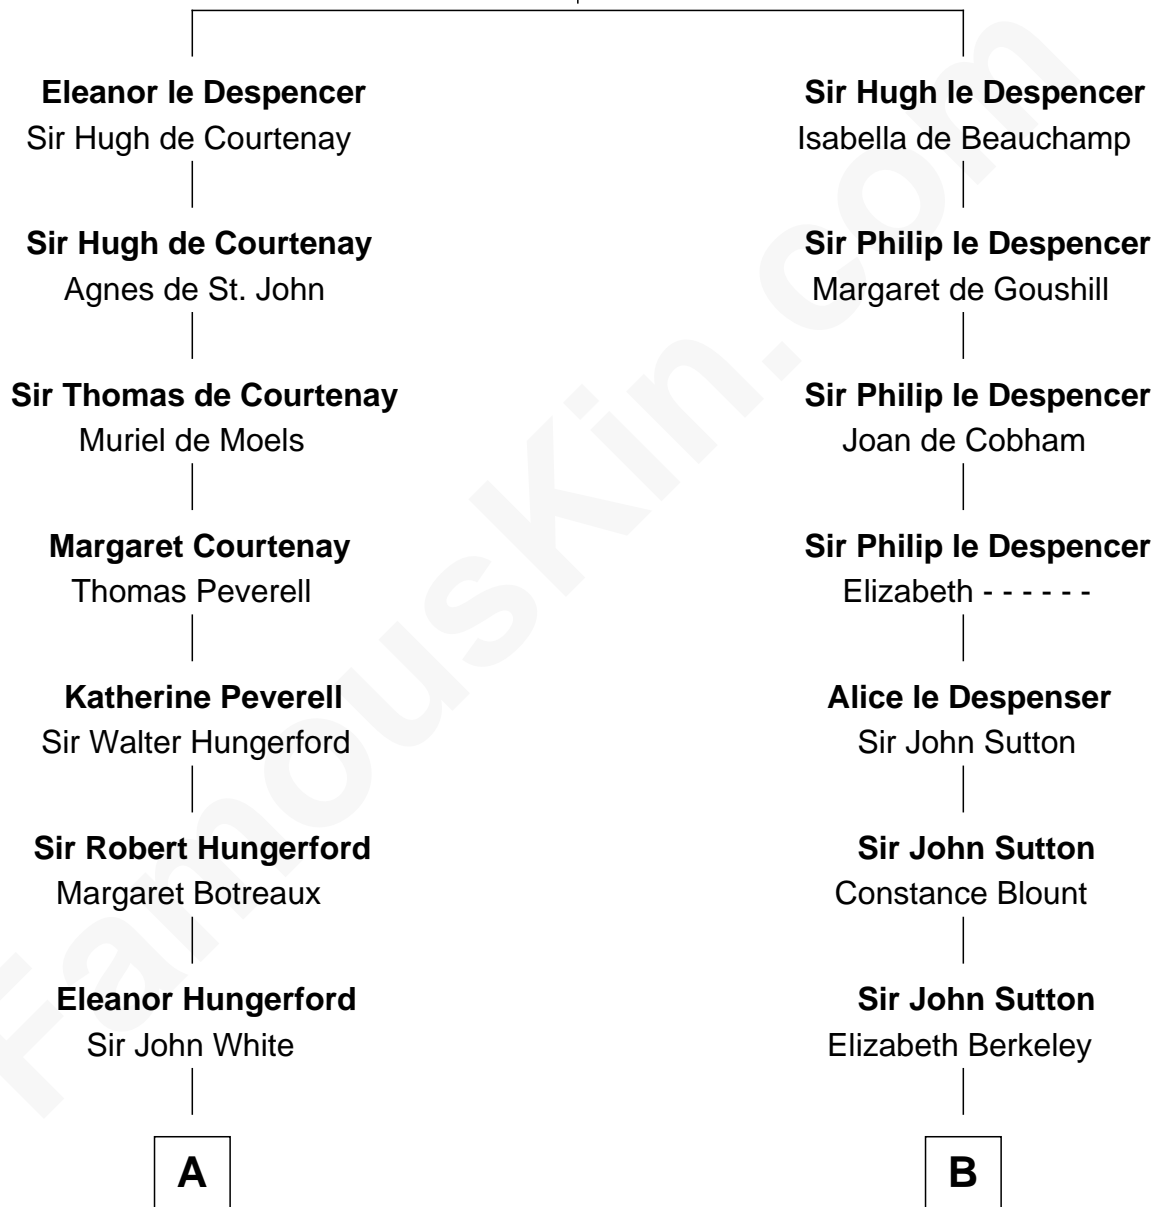

# FamousKin.com Relationship Chart of

**Sir Charles Tupper**

*6th Prime Minister of Canada*

19th cousin 2 times removed of

**Louis Auchincloss**

*Author*

**Sir Hugh le Despencer**

Aveline Basset

**C**

**Charles Tupper**  
Elizabeth West

**Rev. Charles Tupper**  
Miriam Lockhart

**Sir Charles Tupper**  
*6th Prime Minister of Canada*

**D**

**Gurdon Buck**  
Susannah Mainwaring

**Elizabeth Buck**  
John Auchincloss

**John Winthrop Auchincloss**  
Joanna Hone Russell

**Joseph Howland Auchincloss**  
Priscilla Dixon Stanton

**Louis Auchincloss**  
*Author*

FamousKin.com