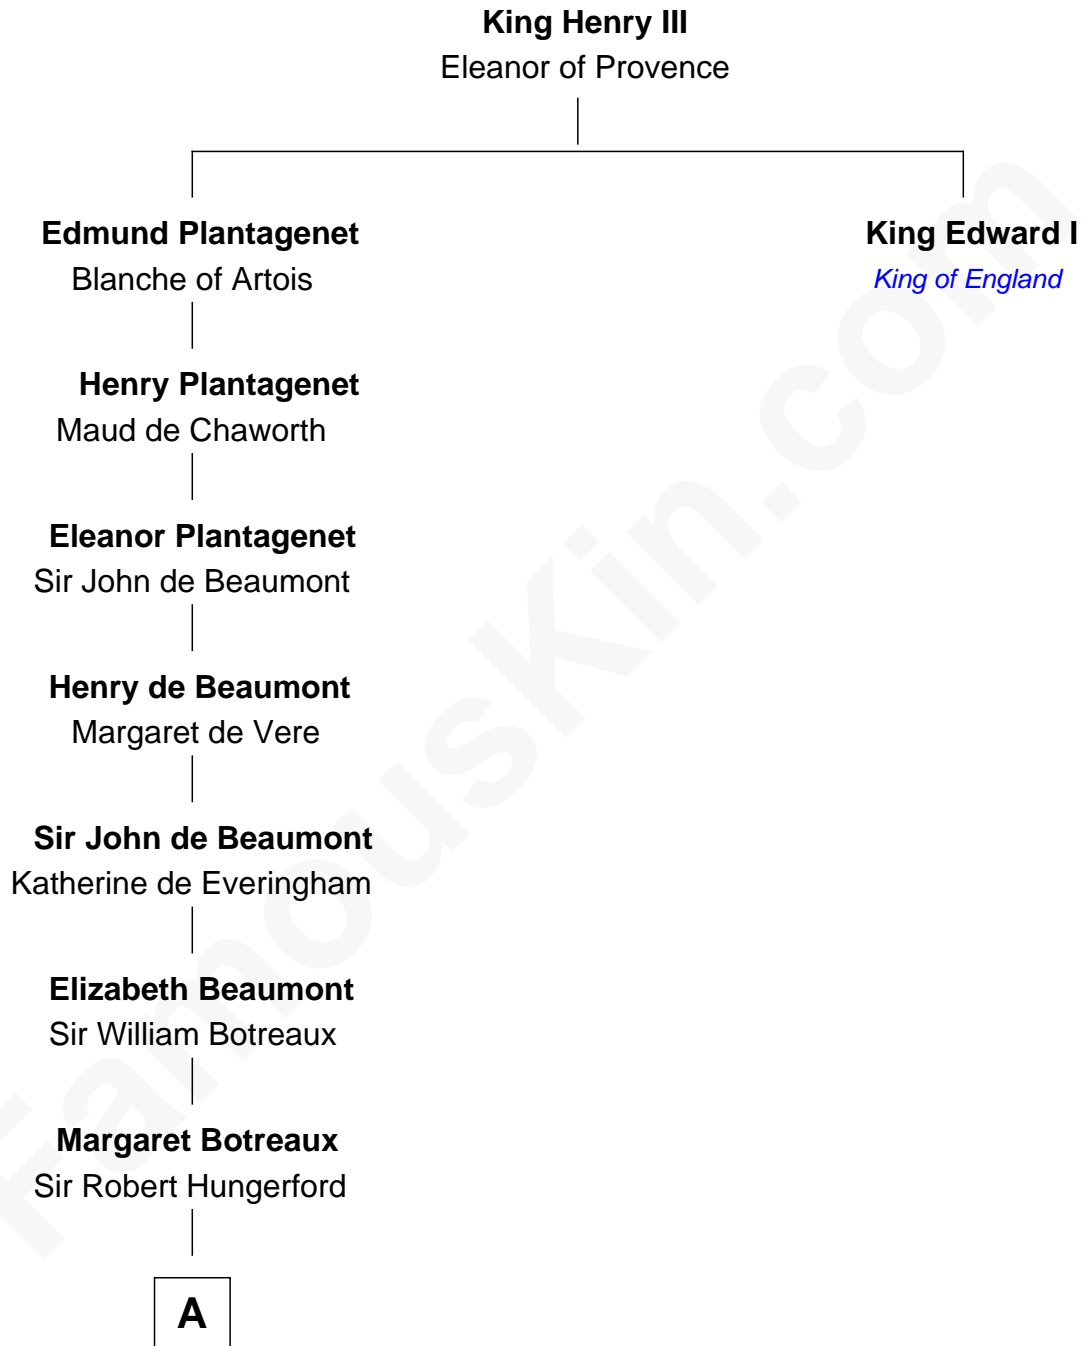

FamousKin.com Relationship Chart of

Sir Charles Tupper

6th Prime Minister of Canada

18th great-grandnephew of

King Edward I

King of England

B

—
Mary Bassett
Eliakim Tupper

—
Charles Tupper
Elizabeth West

—
Rev. Charles Tupper
Miriam Lockhart

—
Sir Charles Tupper
6th Prime Minister of Canada