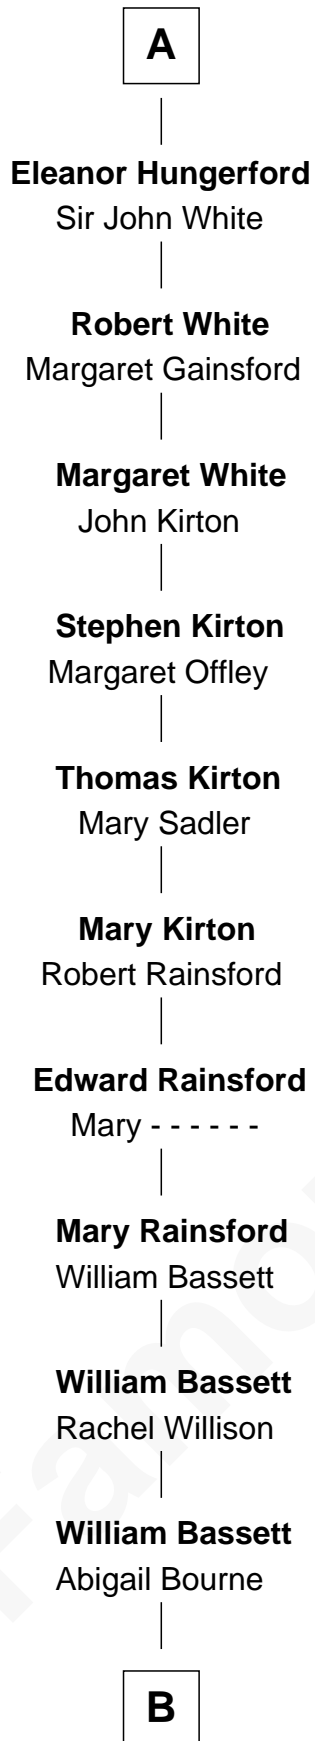

FamousKin.com Relationship Chart of

Sir Charles Tupper

6th Prime Minister of Canada

18th great-grandnephew of

King Edward I

King of England

B

—
Mary Bassett
Eliakim Tupper

—
Charles Tupper
Elizabeth West

—
Rev. Charles Tupper
Miriam Lockhart

—
Sir Charles Tupper
6th Prime Minister of Canada