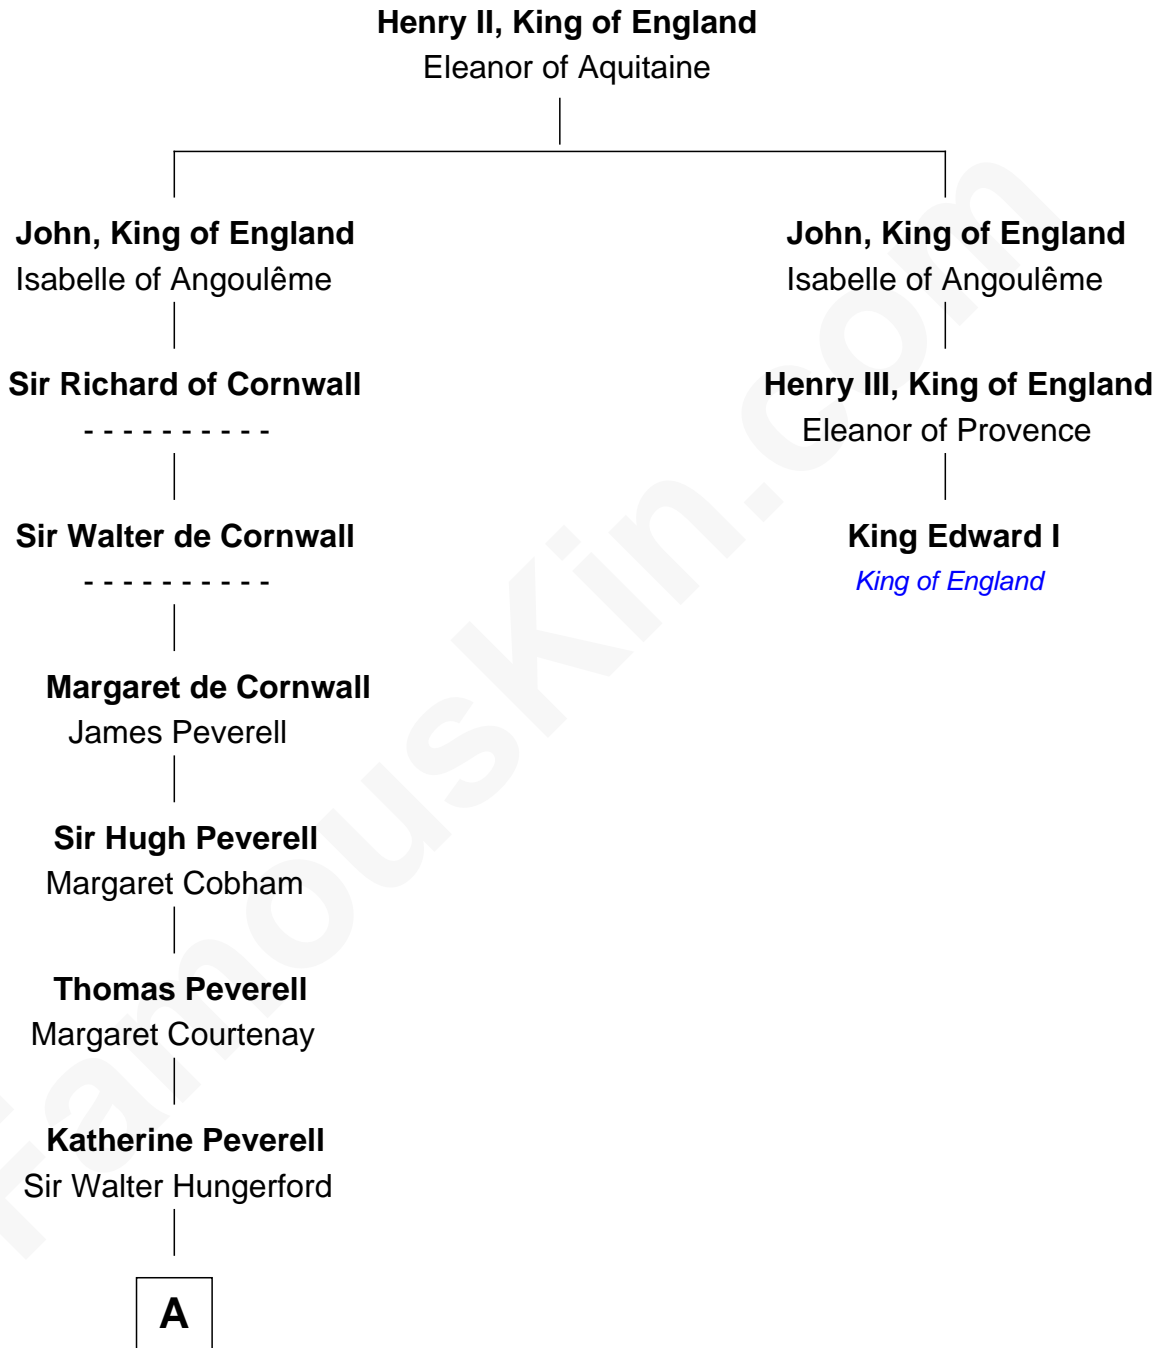

FamousKin.com Relationship Chart of

Sir Charles Tupper

6th Prime Minister of Canada

2nd cousin 19 times removed of

King Edward I

King of England

B

William Bassett

Abigail Bourne

Mary Bassett

Eliakim Tupper

Charles Tupper

Elizabeth West

Rev. Charles Tupper

Miriam Lockhart

Sir Charles Tupper

6th Prime Minister of Canada