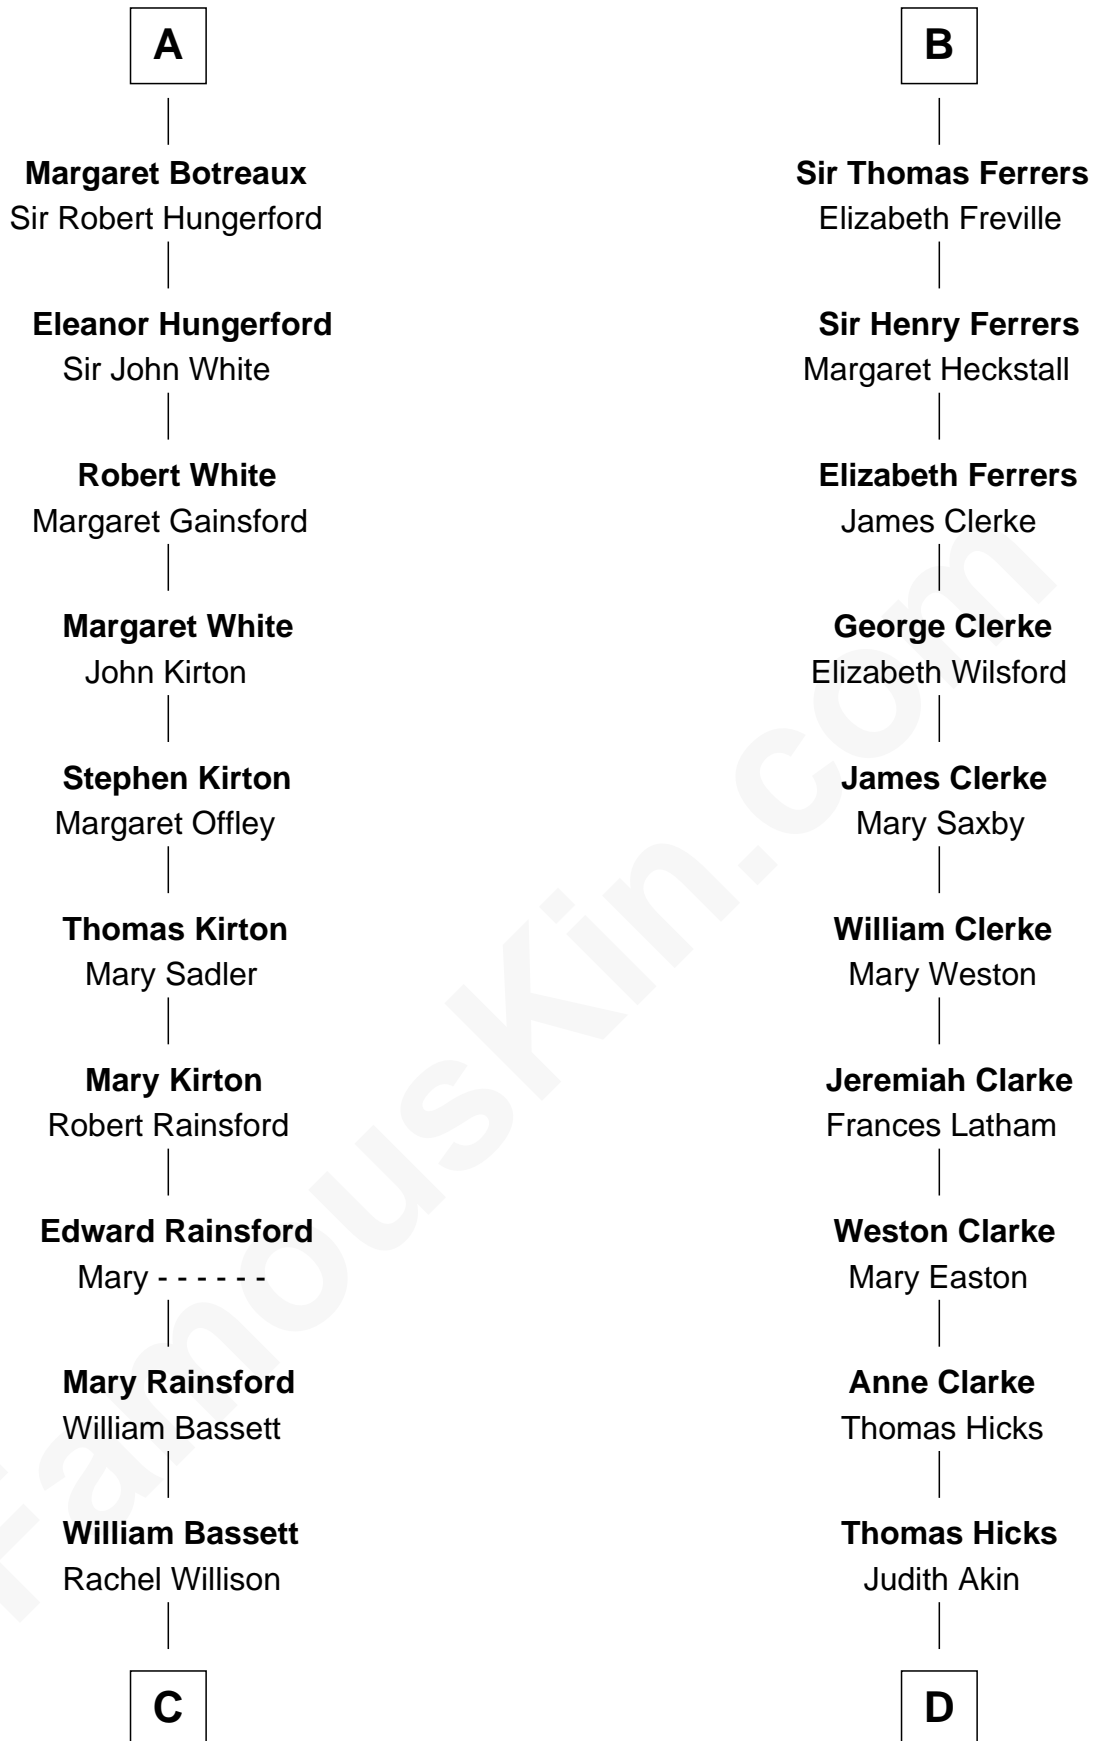

FamousKin.com

Relationship Chart of

Sir Charles Tupper

6th Prime Minister of Canada

20th cousin 1 time removed of

Hetty Green

"The Witch of Wall Street"

Sir Roger de Quincy

Helen of Galloway

C

William Bassett

Abigail Bourne

Mary Bassett

Eliakim Tupper

Charles Tupper

Elizabeth West