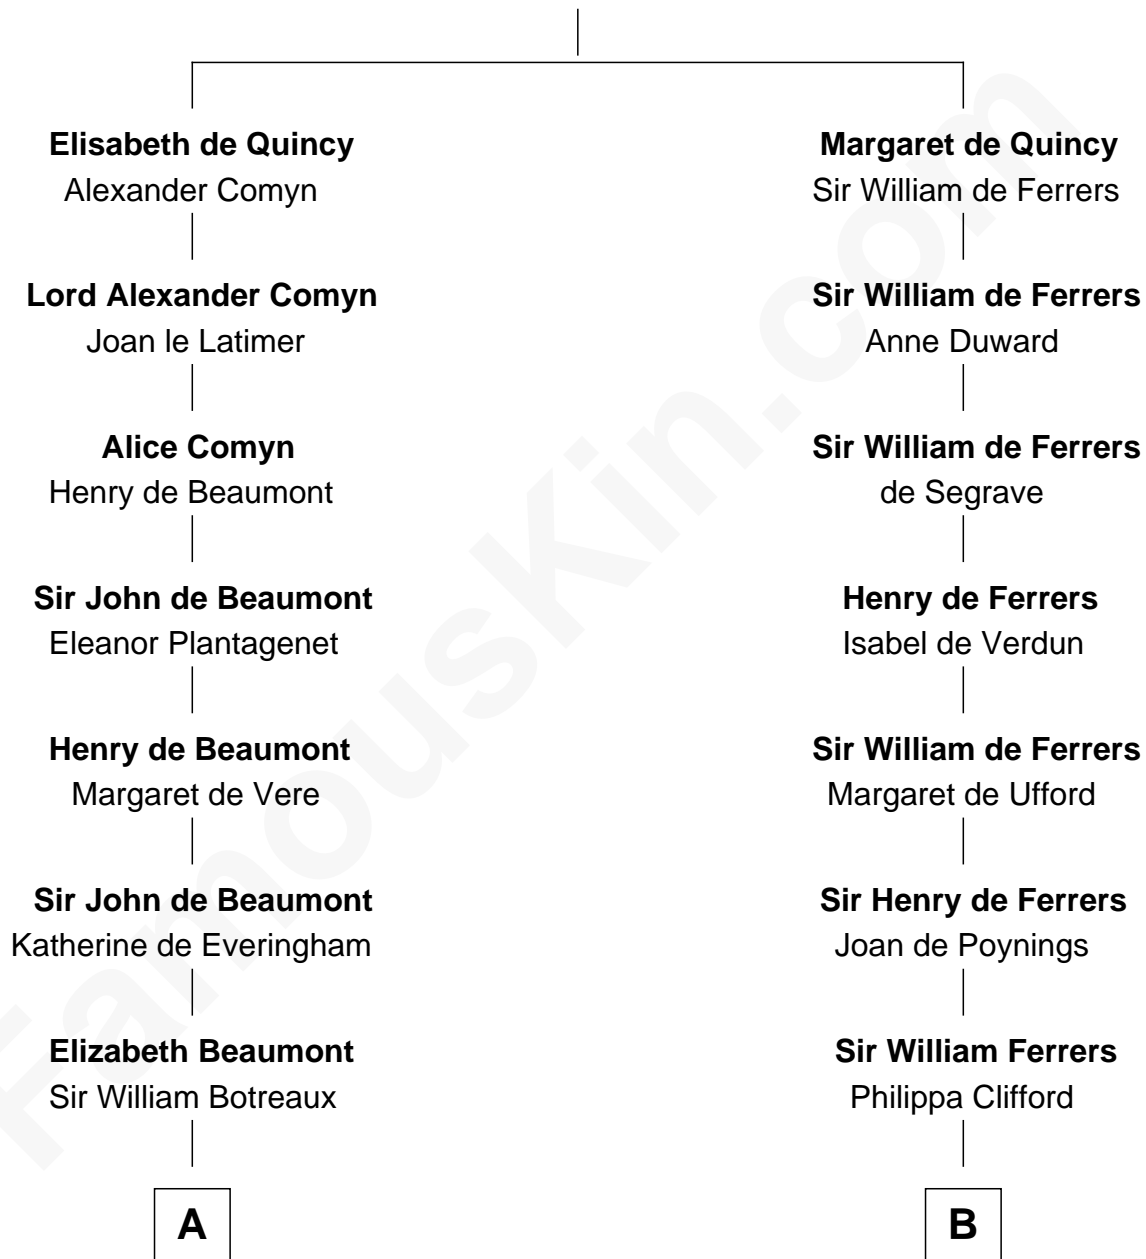

FamousKin.com

Relationship Chart of

Sir Charles Tupper

6th Prime Minister of Canada

20th cousin 1 time removed of

Hetty Green

"The Witch of Wall Street"

Sir Roger de Quincy

Helen of Galloway

C

William Bassett

Abigail Bourne

Mary Bassett

Eliakim Tupper

Charles Tupper

Elizabeth West

Rev. Charles Tupper

Miriam Lockhart

Sir Charles Tupper

6th Prime Minister of Canada

D

Sarah Hicks

Gideon Howland

Gideon Howland