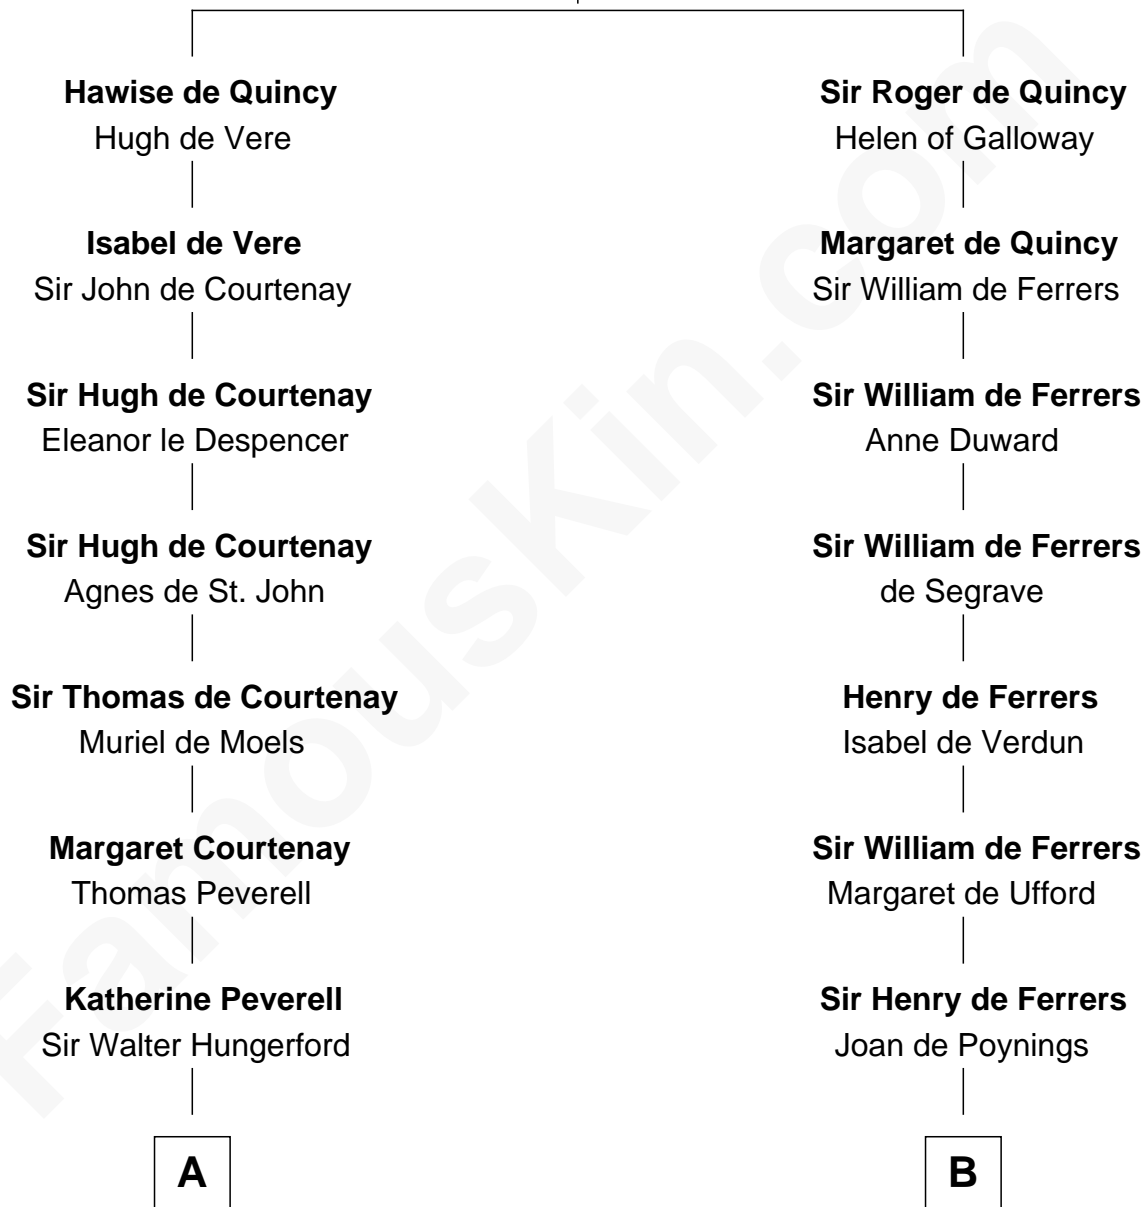

FamousKin.com Relationship Chart of

Sir Charles Tupper

6th Prime Minister of Canada

21st cousin of

Hetty Green

"The Witch of Wall Street"

Saher de Quincy
Margaret de Beaumont

C

William Bassett

Abigail Bourne

Mary Bassett

Eliakim Tupper

Charles Tupper

Elizabeth West

Rev. Charles Tupper

Miriam Lockhart

Mehitable Howland

Abby Slocum Howland

Edward Mott Robinson

Hetty Green

"The Witch of Wall Street"