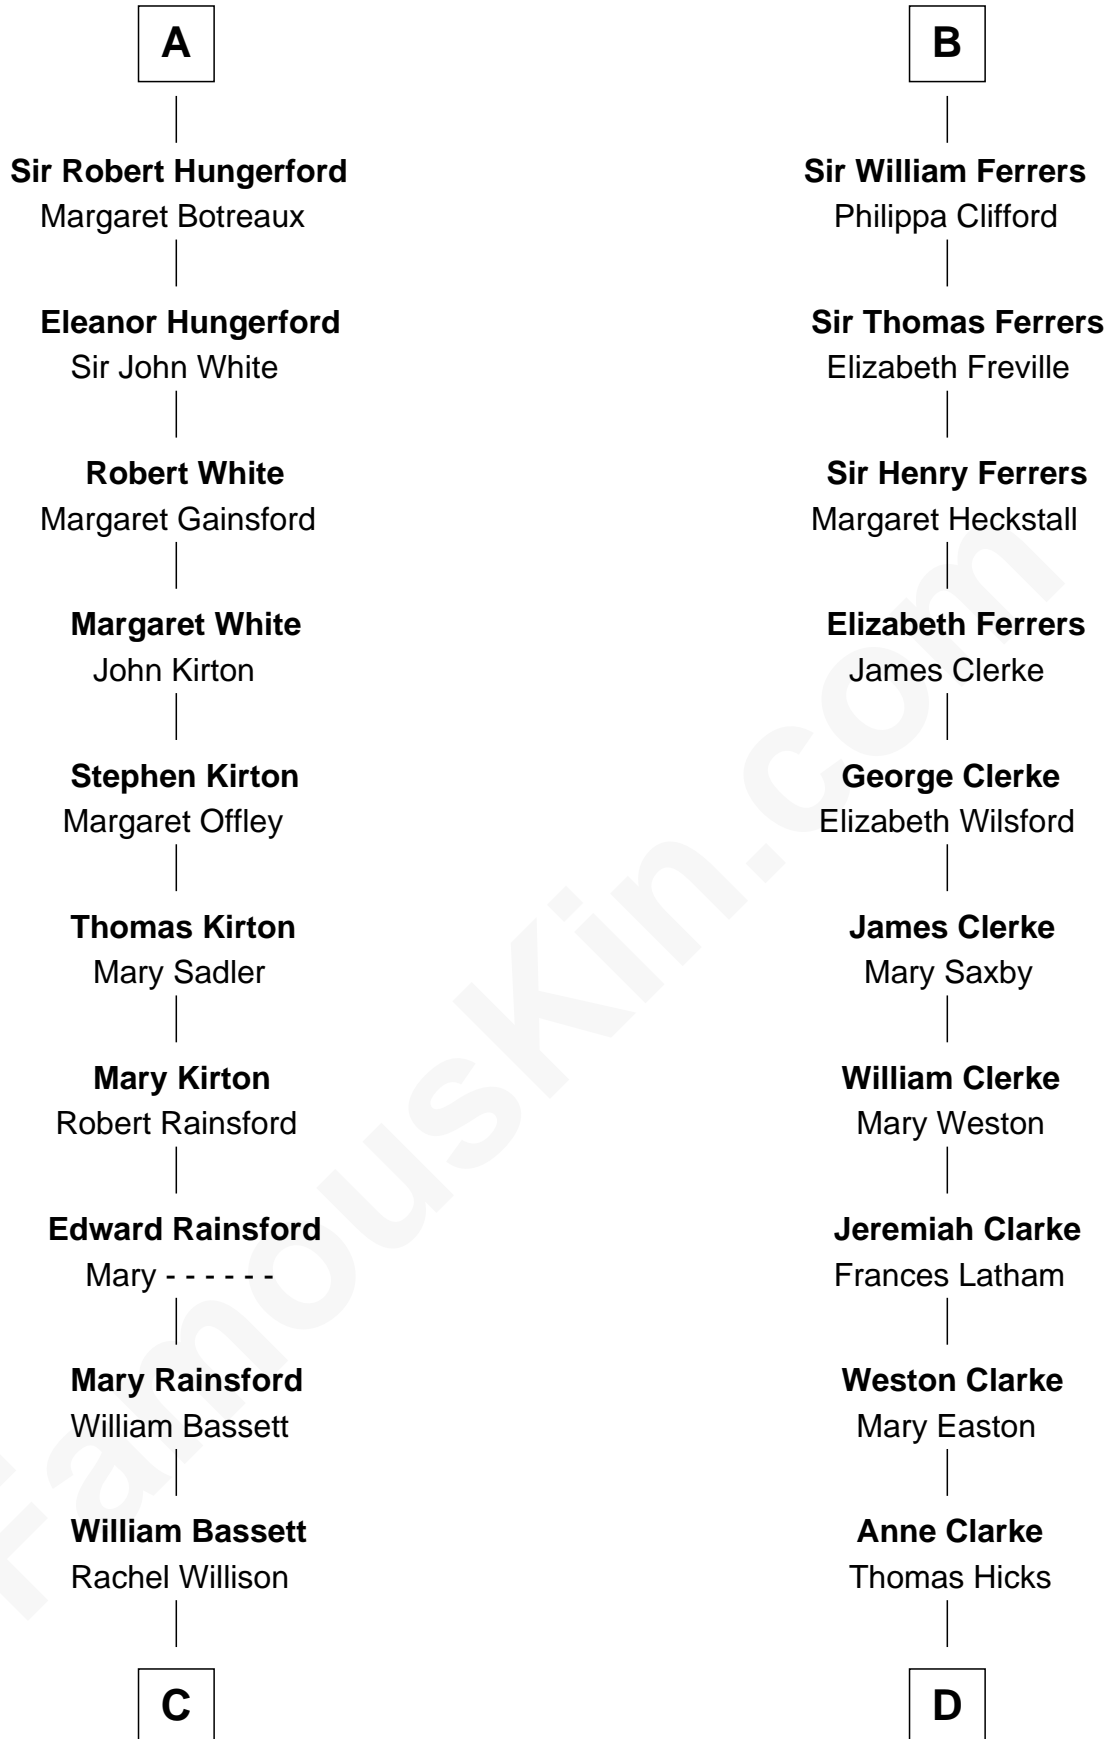

FamousKin.com Relationship Chart of

Sir Charles Tupper

6th Prime Minister of Canada

21st cousin of

Hetty Green

"The Witch of Wall Street"

Saher de Quincy
Margaret de Beaumont

C

William Bassett

Abigail Bourne

Mary Bassett

Eliakim Tupper

Charles Tupper

Elizabeth West

Rev. Charles Tupper

Miriam Lockhart