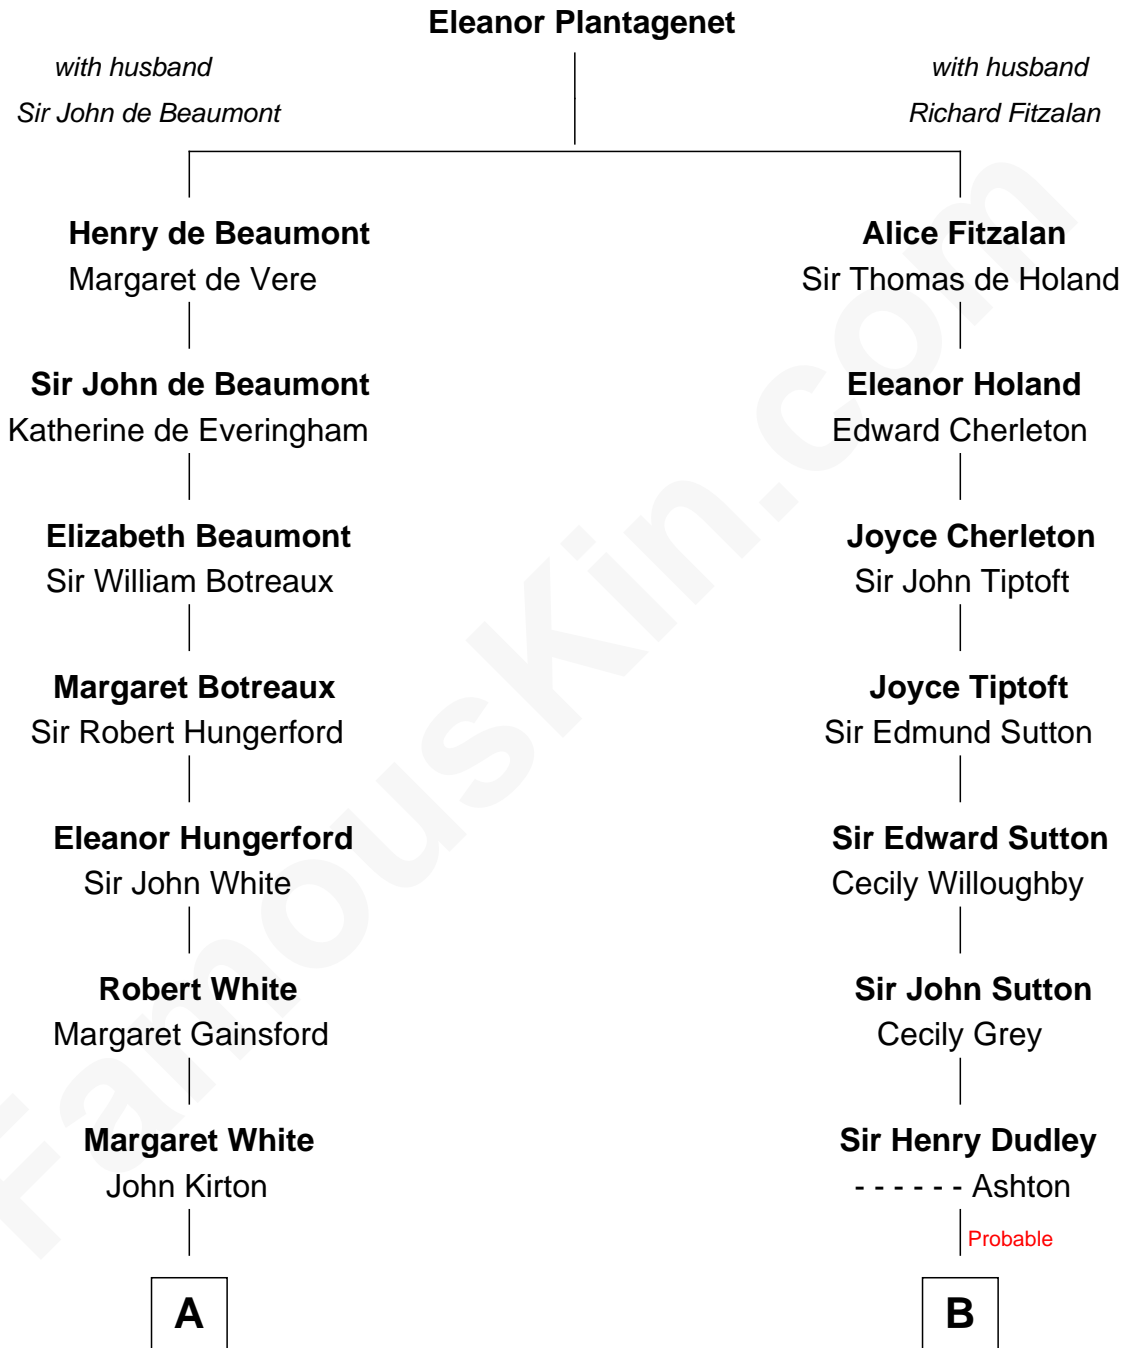

FamousKin.com Relationship Chart of

Sir Charles Tupper

6th Prime Minister of Canada

17th cousin 1 time removed of

Alan Shepard

Mercury and Apollo Astronaut

C

Alan Bartlett Shepard
Pauline Renza Emerson

Alan Shepard
Mercury and Apollo Astronaut

FamousKin.com