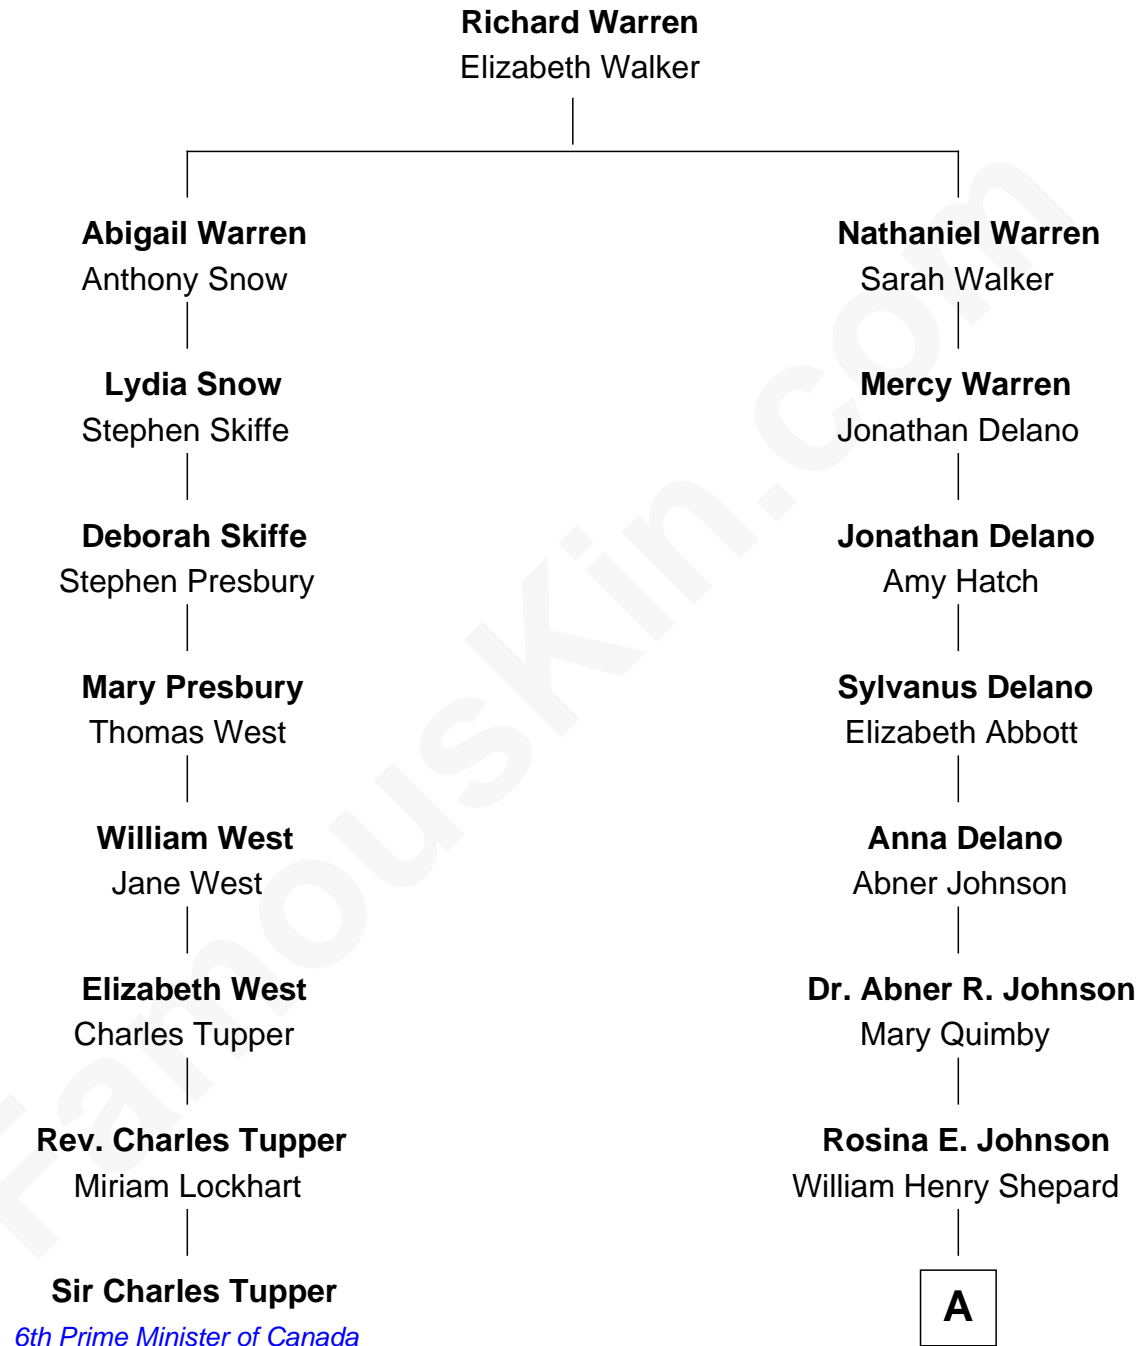

FamousKin.com

Relationship Chart of

Sir Charles Tupper

6th Prime Minister of Canada

7th cousin 2 times removed of

Alan Shepard

Mercury and Apollo Astronaut

A

Frederick Johnson Shepard

Annie Elizabeth Bartlett

Alan Bartlett Shepard

Pauline Renza Emerson

Alan Shepard

Mercury and Apollo Astronaut

FamousKin.com