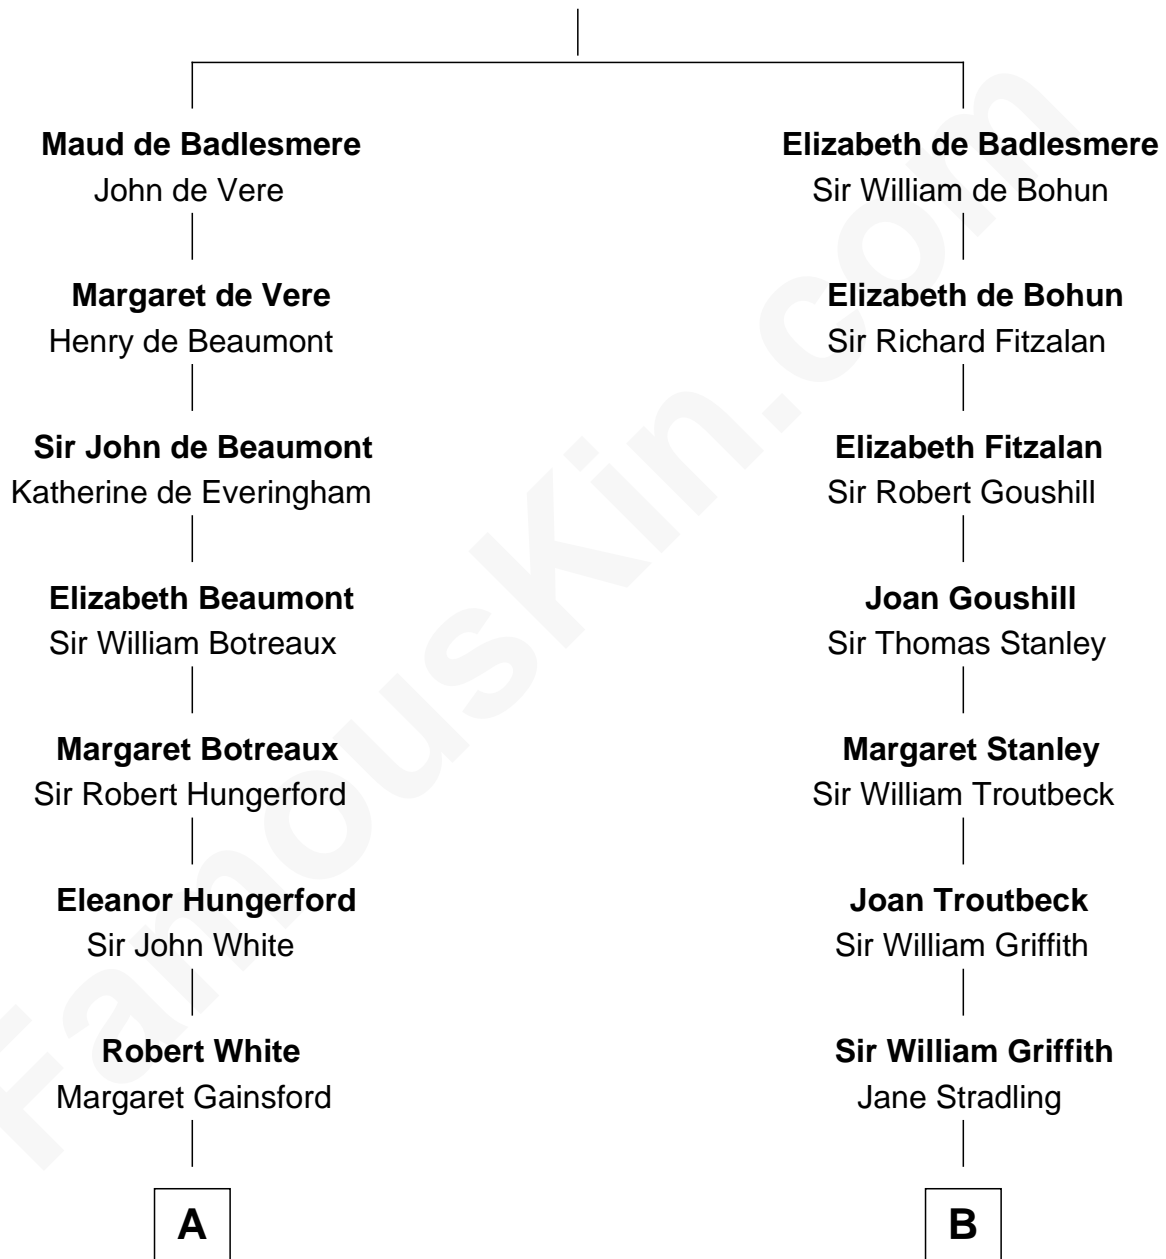

FamousKin.com

Relationship Chart of

Sir Charles Tupper

6th Prime Minister of Canada

16th cousin 2 times removed of

John Quincy Adams

6th U.S. President

Bartholomew de Badlesmere

Margaret de Clare

C

—
Rev. Charles Tupper

Miriam Lockhart

—
Sir Charles Tupper

6th Prime Minister of Canada

FamousKin.com