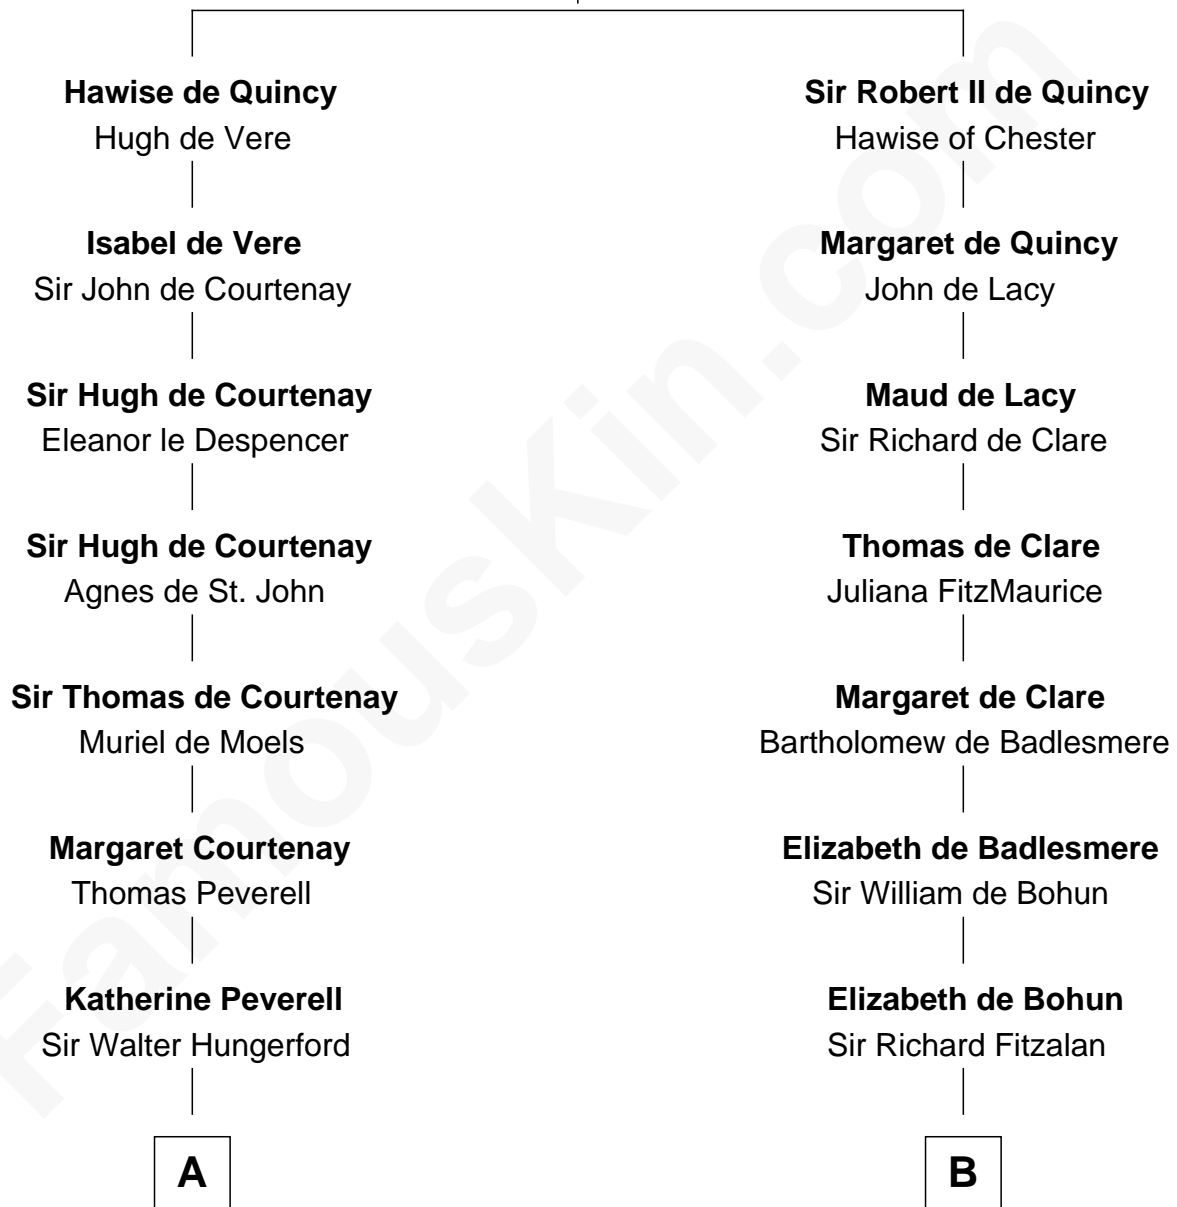

# FamousKin.com Relationship Chart of

**Sir Charles Tupper**

*6th Prime Minister of Canada*

21st cousin of

**John Quincy Adams**

*6th U.S. President*

**Saher de Quincy**  
Margaret de Beaumont

**C**

**William Bassett**

Abigail Bourne

**Mary Bassett**

Eliakim Tupper

**Charles Tupper**

Elizabeth West

**Rev. Charles Tupper**

Miriam Lockhart

**Sir Charles Tupper**

*6th Prime Minister of Canada*

**D**

**Anna Shepard**

Daniel Quincy

**Col John Quincy**

Elizabeth Norton

**Elizabeth Quincy**