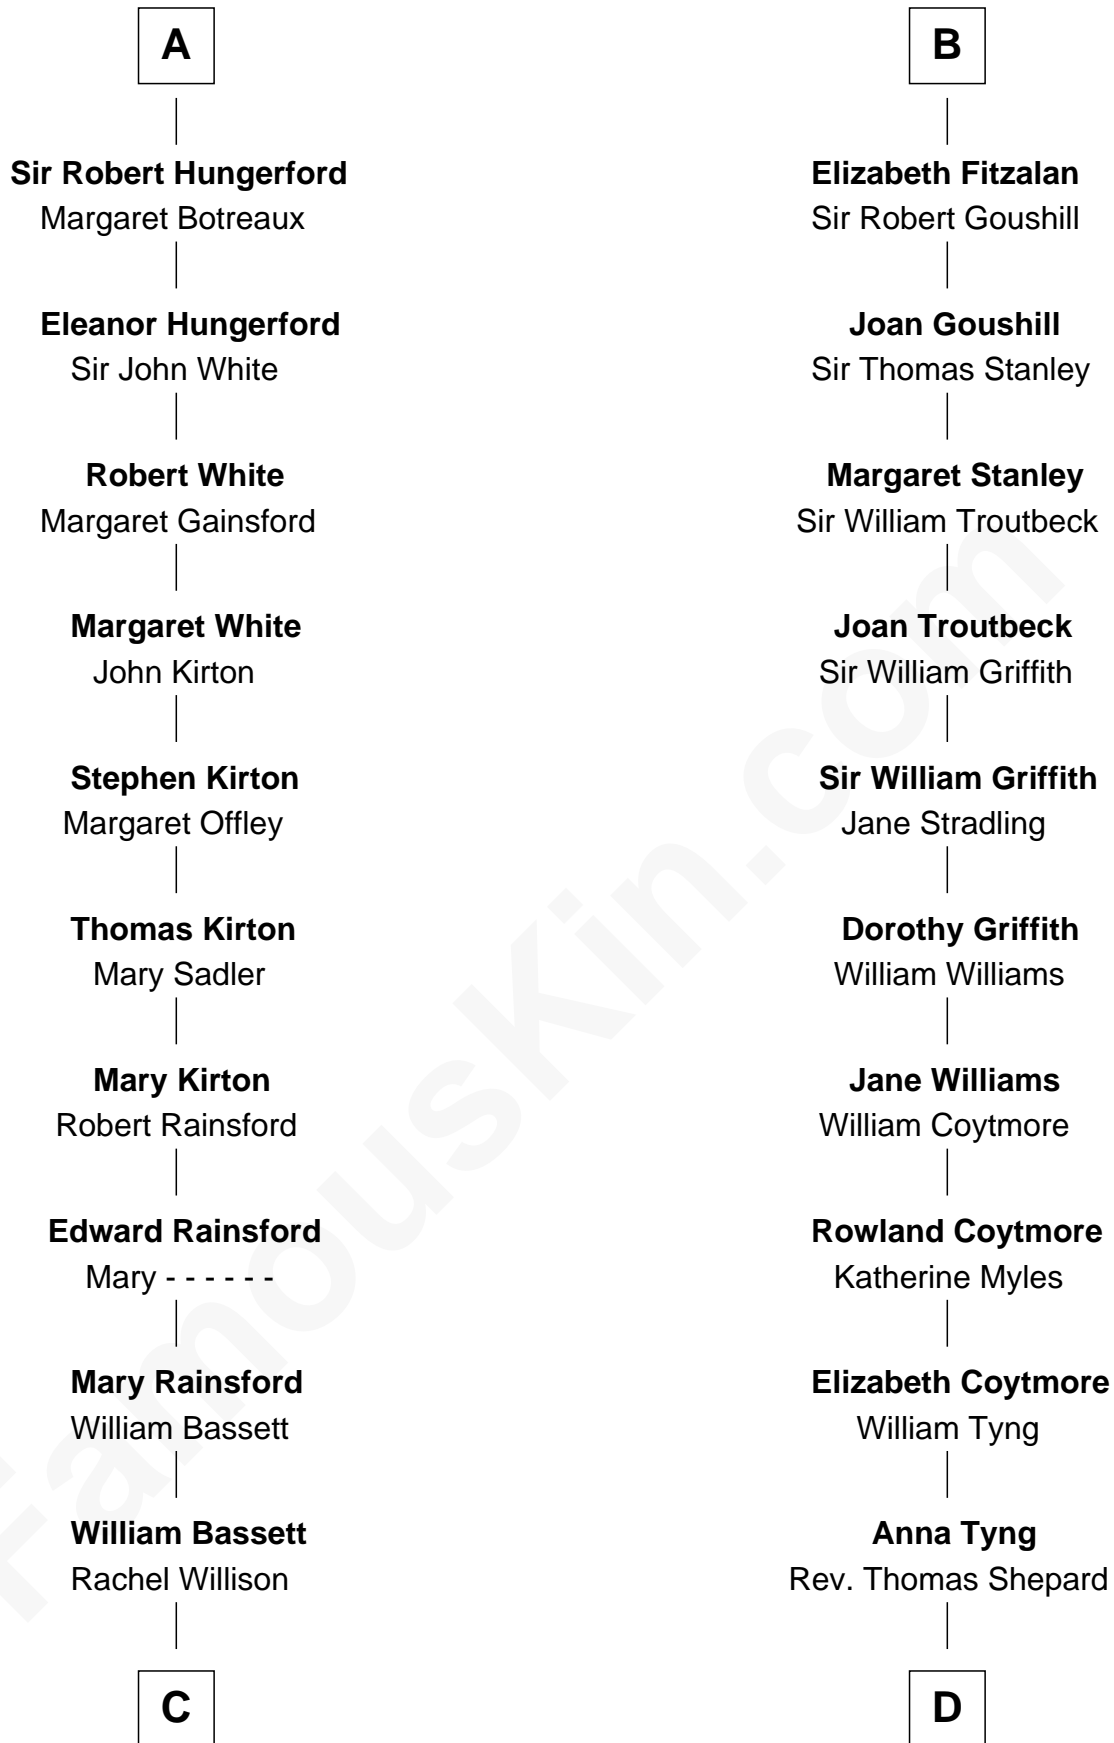

# FamousKin.com Relationship Chart of

**Sir Charles Tupper**

*6th Prime Minister of Canada*

21st cousin of

**John Quincy Adams**

*6th U.S. President*

**Saher de Quincy**  
Margaret de Beaumont

**C**

**William Bassett**

Abigail Bourne

**Mary Bassett**

Eliakim Tupper

**Charles Tupper**

Elizabeth West

**Rev. Charles Tupper**

Miriam Lockhart