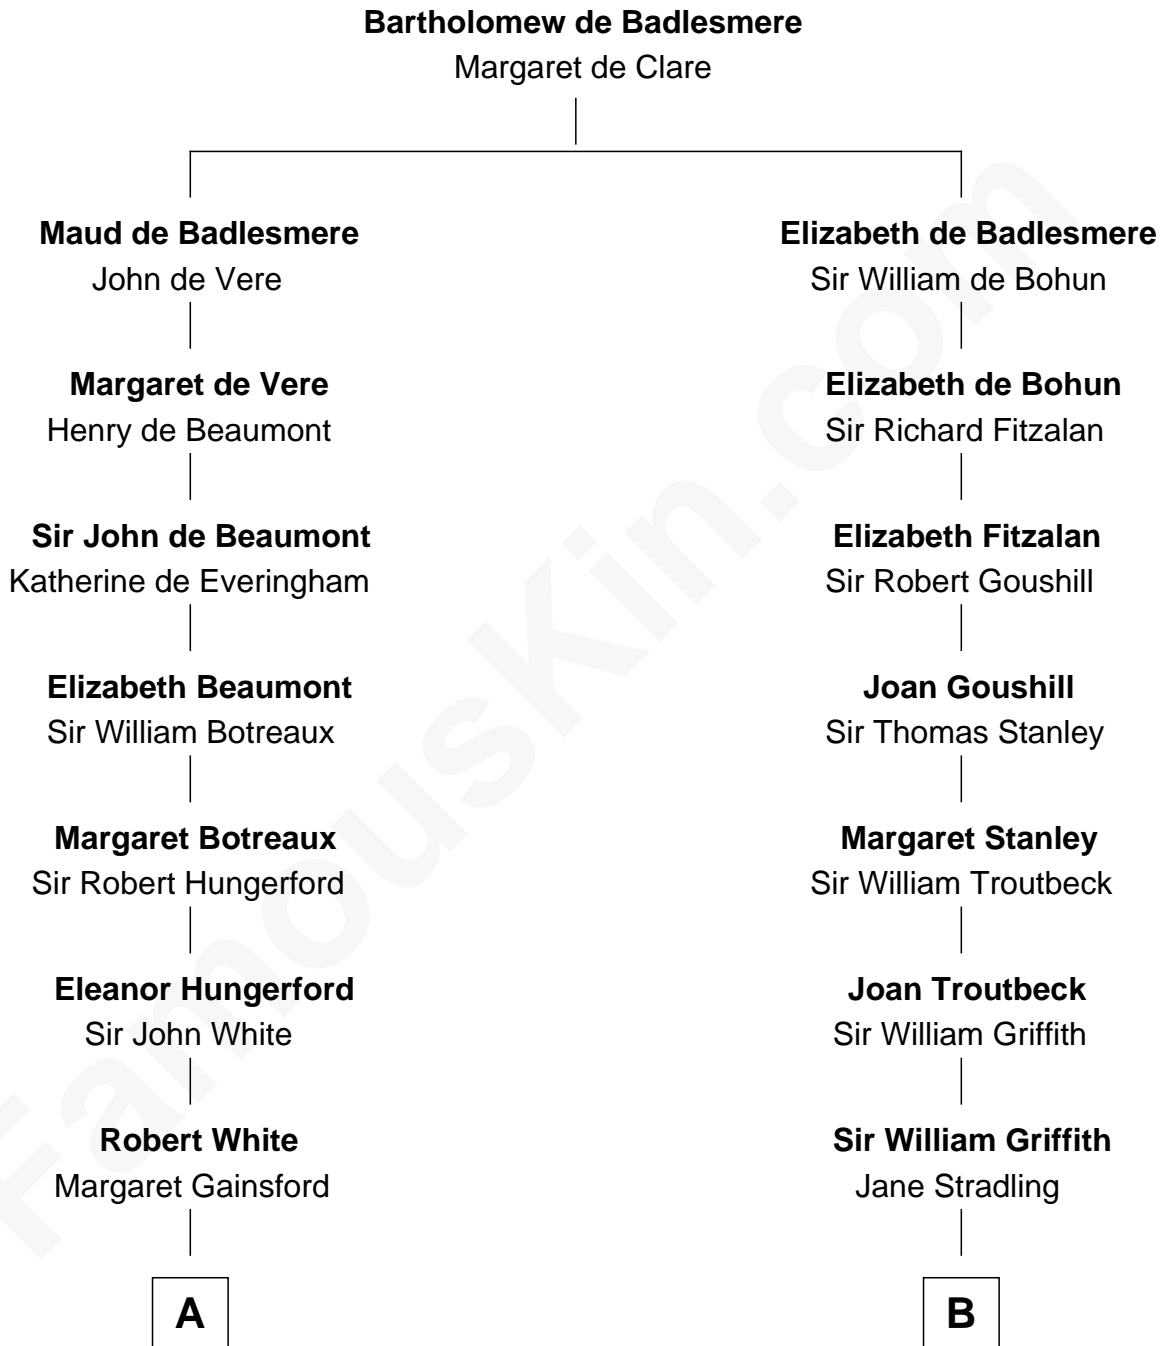

FamousKin.com

Relationship Chart of

Sir Charles Tupper

6th Prime Minister of Canada

15th cousin 3 times removed of

Abigail (Smith) Adams

First Lady of President John Adams

C

Rev. Charles Tupper

Miriam Lockhart

Sir Charles Tupper

6th Prime Minister of Canada

FamousKin.com