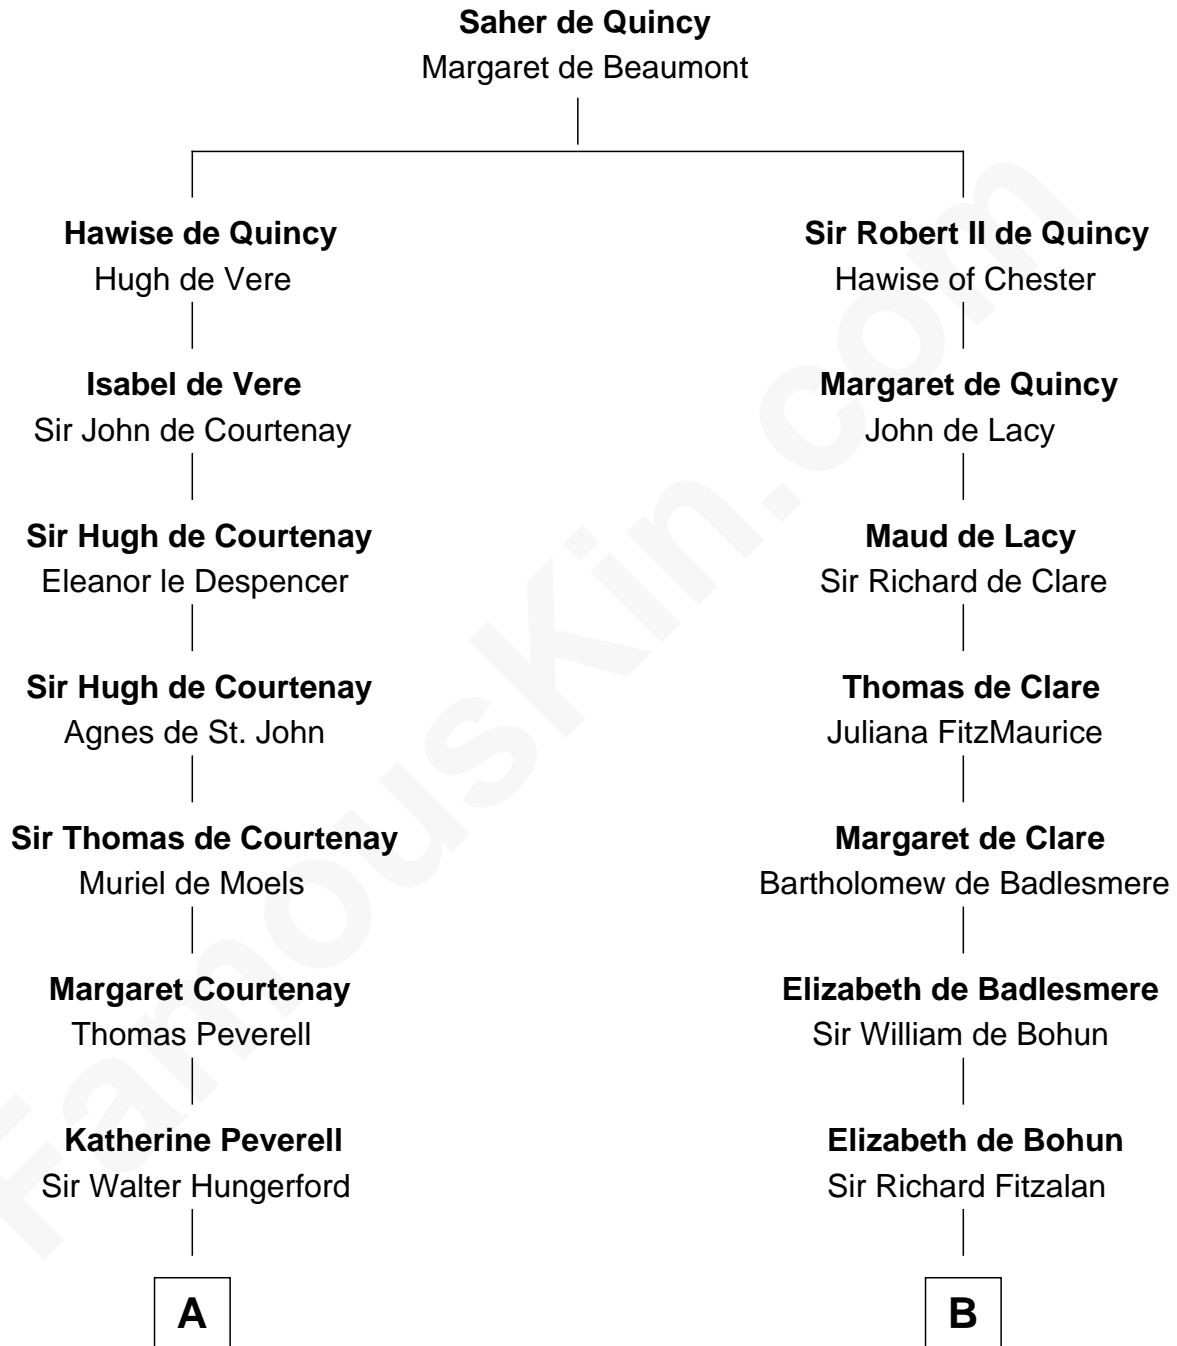

FamousKin.com Relationship Chart of

Sir Charles Tupper

6th Prime Minister of Canada

20th cousin 1 time removed of

Abigail (Smith) Adams

First Lady of President John Adams

C

William Bassett

Abigail Bourne

Mary Bassett

Eliakim Tupper

Charles Tupper

Elizabeth West

Rev. Charles Tupper

Miriam Lockhart

Sir Charles Tupper