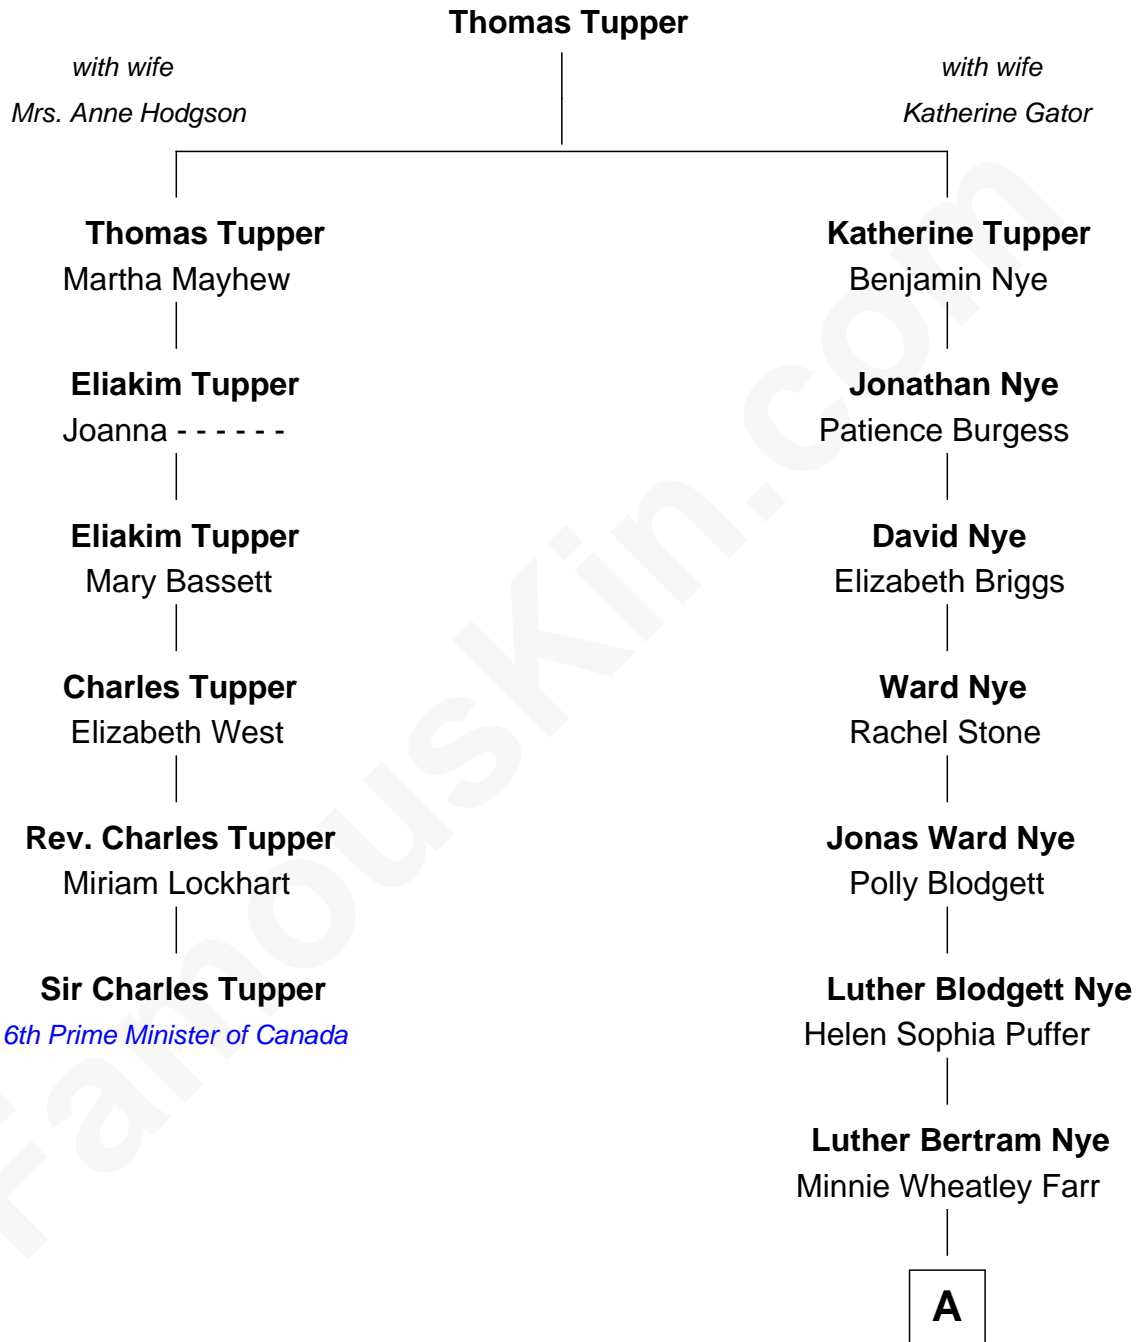

FamousKin.com Relationship Chart of

Sir Charles Tupper

6th Prime Minister of Canada

5th cousin 3 times removed of

Bill Nye

TV's The Science Guy

A

Edwin Darby Nye

Dr. Jacqueline Blanche Jenkins

Bill Nye

TV's The Science Guy

FamousKin.com