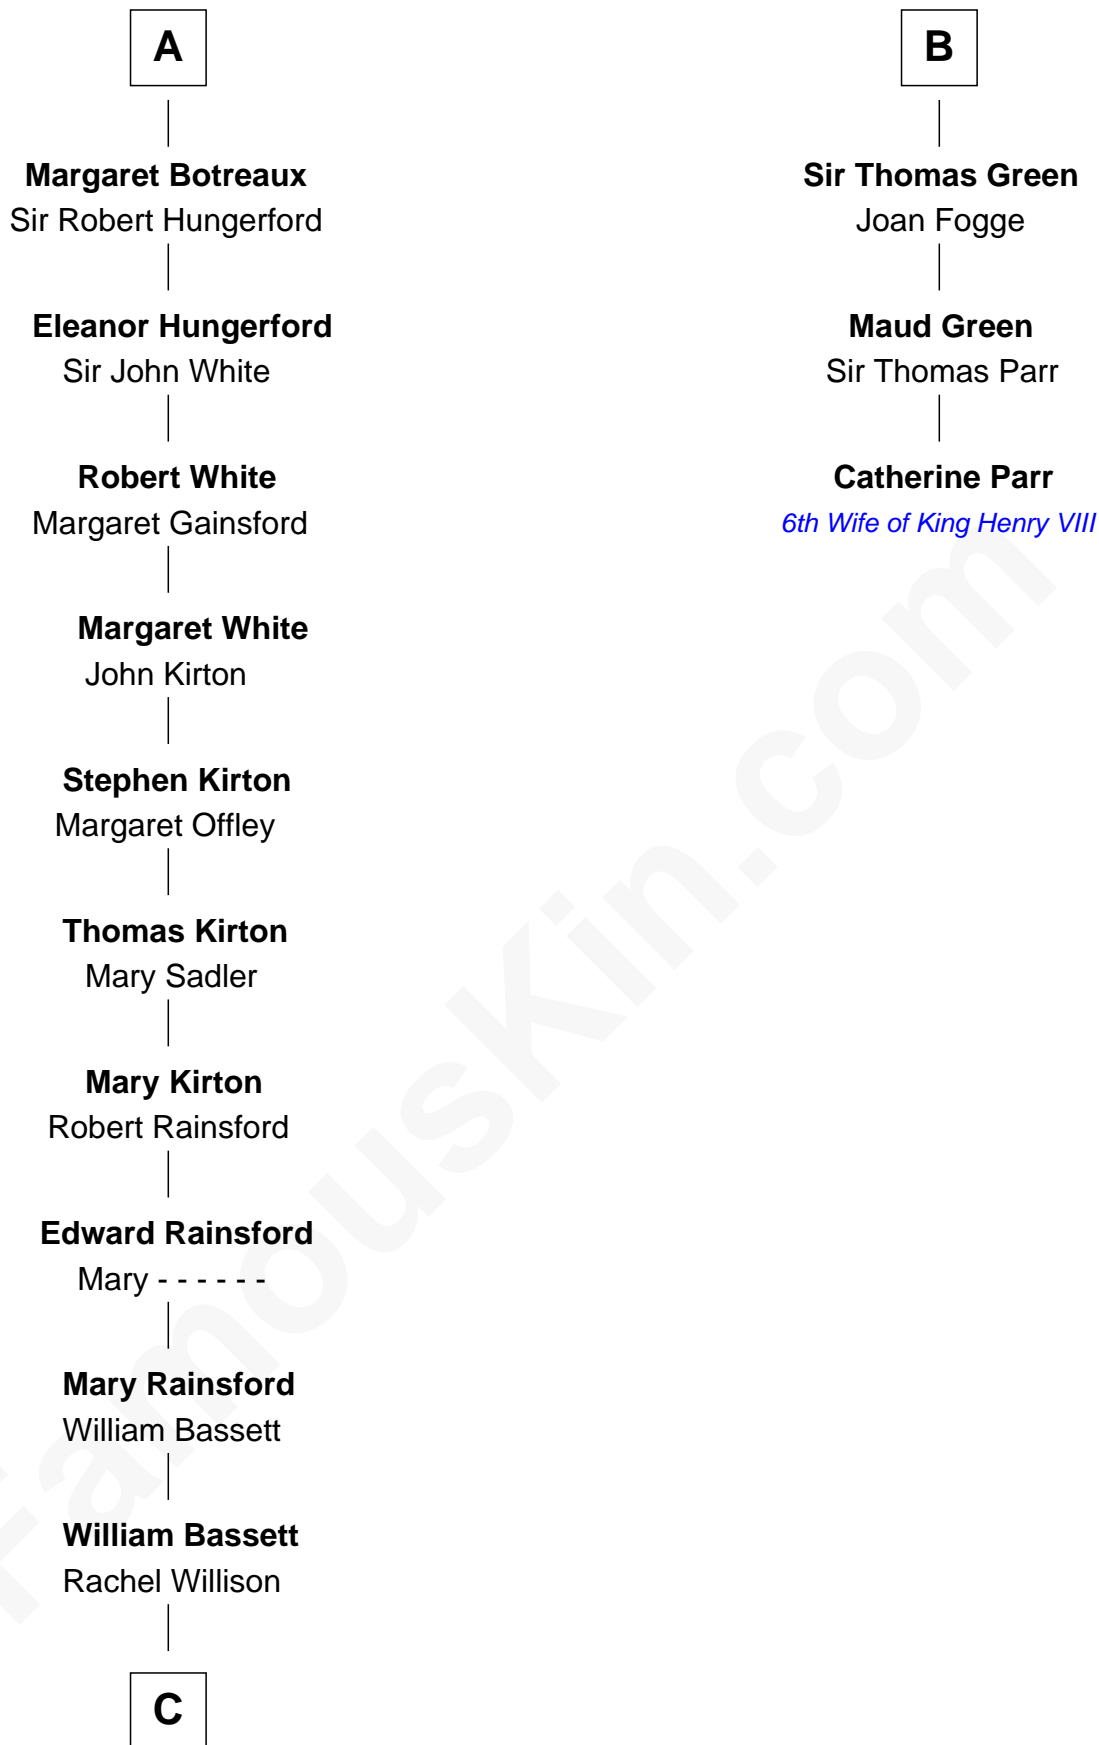

FamousKin.com

Relationship Chart of

Sir Charles Tupper

6th Prime Minister of Canada

9th cousin 12 times removed of

Catherine Parr

6th Wife of King Henry VIII

Sir John FitzGeoffrey

Isabel le Bigod

C

William Bassett

Abigail Bourne

Mary Bassett

Eliakim Tupper

Charles Tupper

Elizabeth West