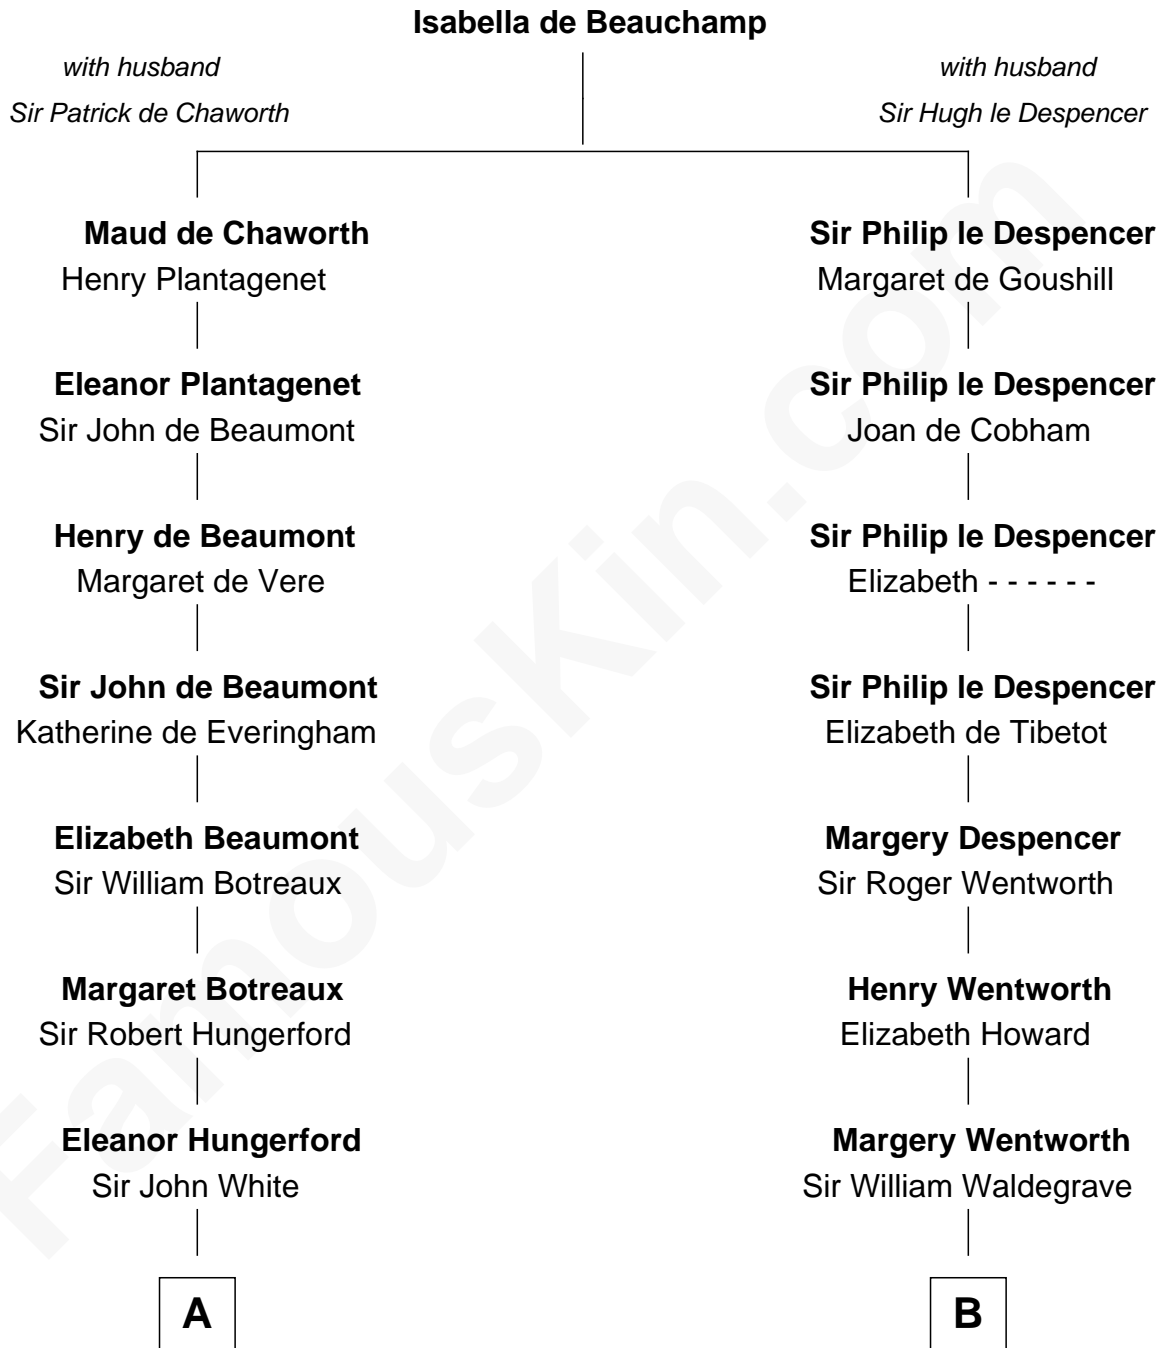

FamousKin.com Relationship Chart of

Sir Charles Tupper

6th Prime Minister of Canada

19th cousin 2 times removed of

Jake Gyllenhaal

Movie Actor

C

Charles Tupper
Elizabeth West

Rev. Charles Tupper
Miriam Lockhart

Sir Charles Tupper
6th Prime Minister of Canada

D

Anders Leonard Gyllenhaal
Selma Amanda Nelson

Leonard Ephraim Gyllenhaal
Philo Pendleton

Hugh Anders Gyllenhaal
Virginia Lowrie Childs