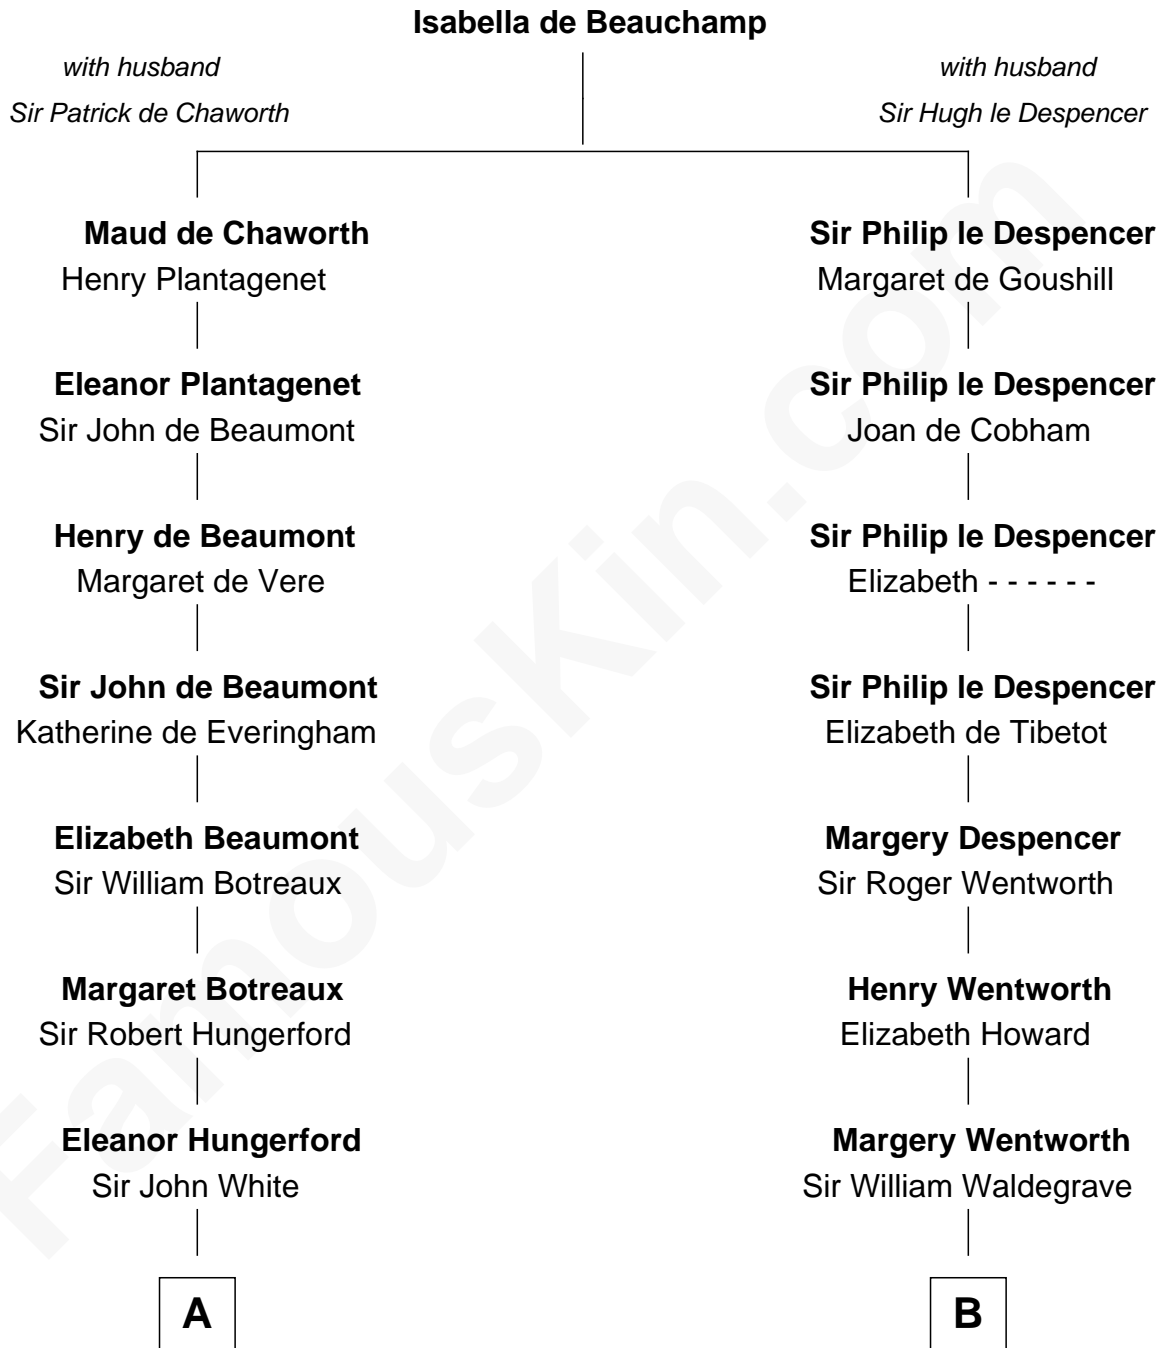

FamousKin.com

Relationship Chart of

Sir Charles Tupper

6th Prime Minister of Canada

19th cousin 2 times removed of

Maggie Gyllenhaal

Movie Actress

C

Charles Tupper
Elizabeth West

Rev. Charles Tupper
Miriam Lockhart

Sir Charles Tupper
6th Prime Minister of Canada

D

Anders Leonard Gyllenhaal
Selma Amanda Nelson

Leonard Ephraim Gyllenhaal
Philo Pendleton

Hugh Anders Gyllenhaal
Virginia Lowrie Childs