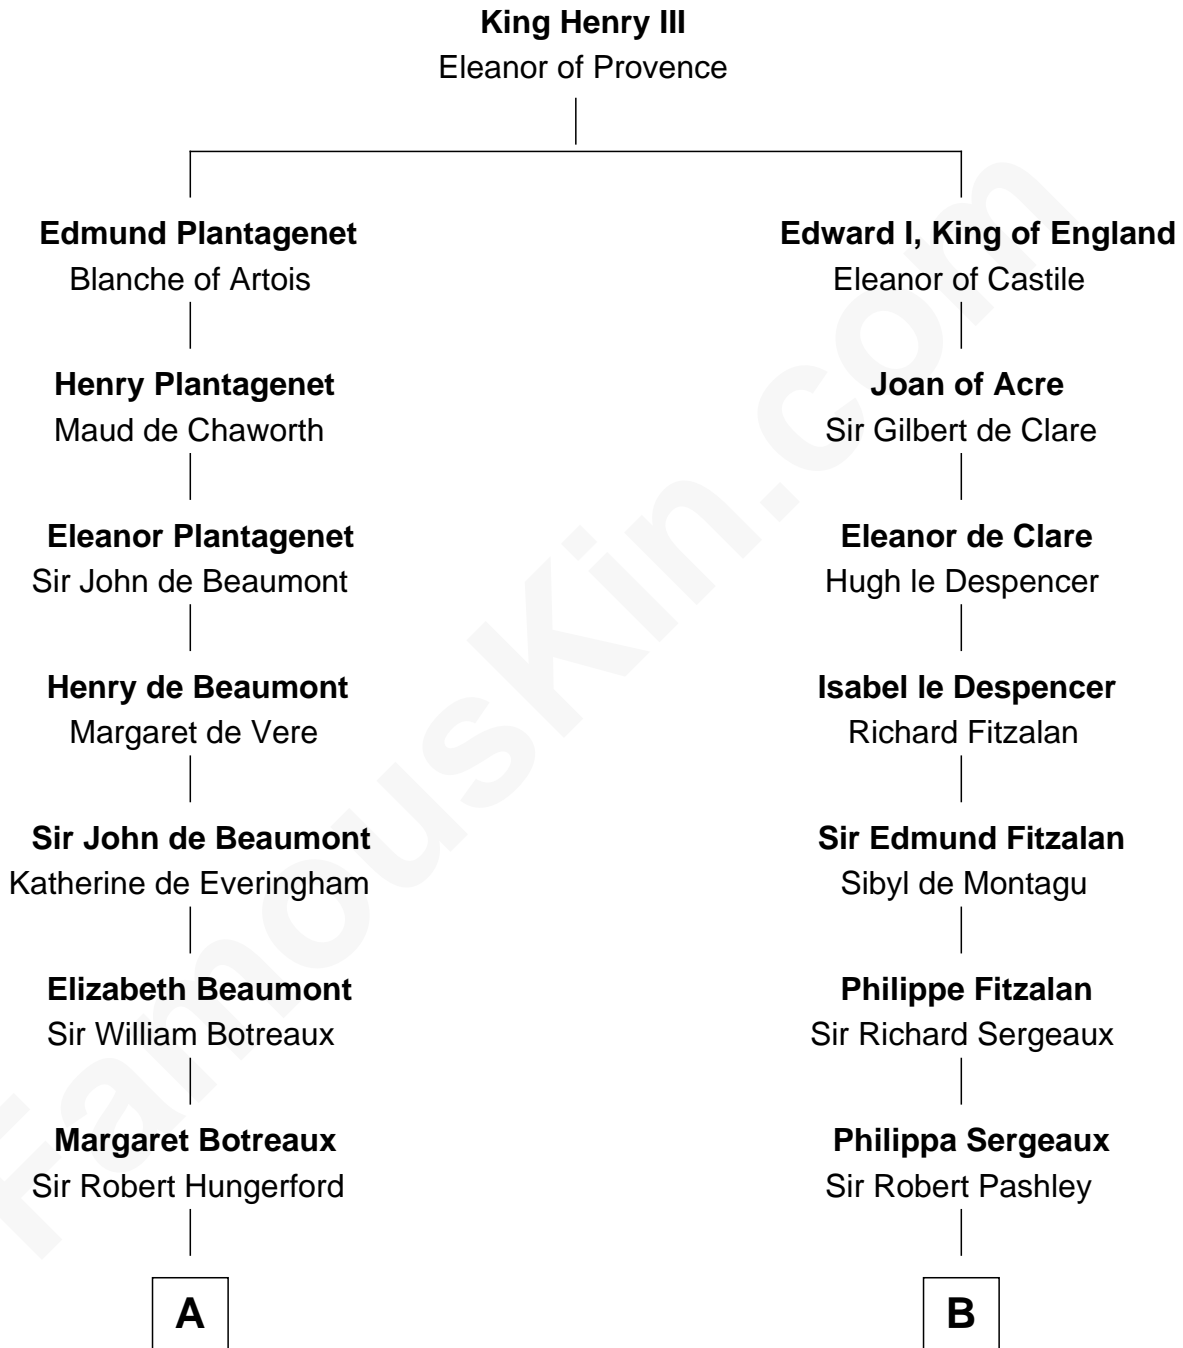

FamousKin.com

Relationship Chart of

Sir Charles Tupper

6th Prime Minister of Canada

20th cousin 1 time removed of

General James Longstreet

Confederate Army - U.S. Civil War

C

Mary Bassett
Eliakim Tupper

Charles Tupper
Elizabeth West

Rev. Charles Tupper
Miriam Lockhart

Sir Charles Tupper
6th Prime Minister of Canada

D

Rev. John Coward
Alice Britton

Deliverance Coward
James FitzRandolph