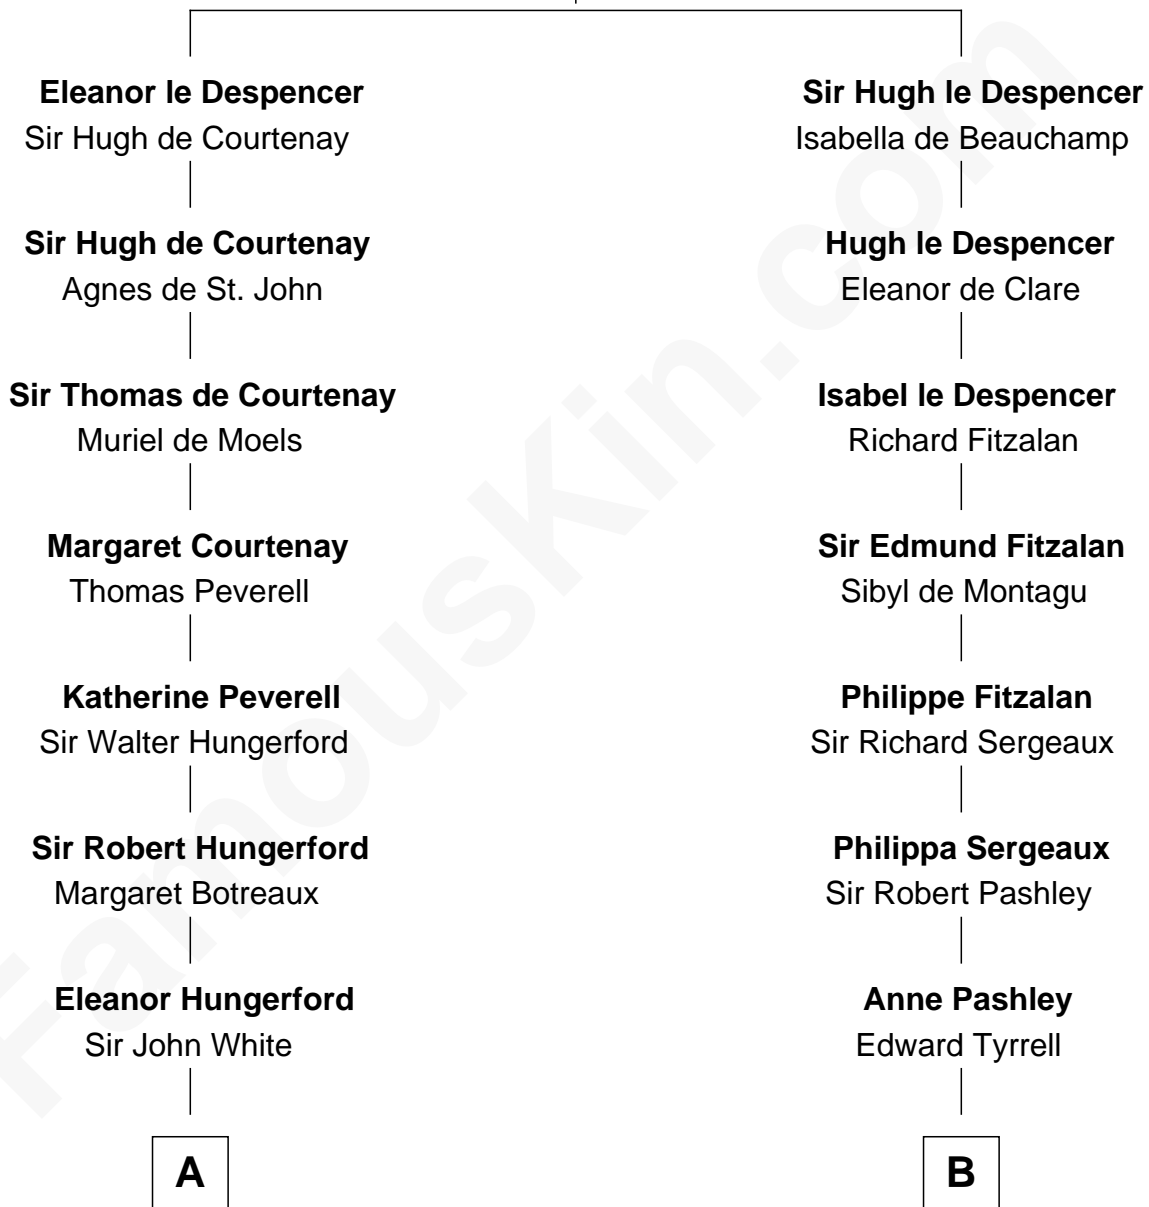

**FamousKin.com**  
**Relationship Chart of**  
**Sir Charles Tupper**

*6th Prime Minister of Canada*

19th cousin 1 time removed of

**General James Longstreet**  
*Confederate Army - U.S. Civil War*

**Sir Hugh le Despencer**  
 Aveline Basset

**C**

**Charles Tupper**  
Elizabeth West

**Rev. Charles Tupper**  
Miriam Lockhart

**Sir Charles Tupper**  
*6th Prime Minister of Canada*

**D**

**Deliverance Coward**  
James FitzRandolph

**Hannah FitzRandolph**  
William Longstreet