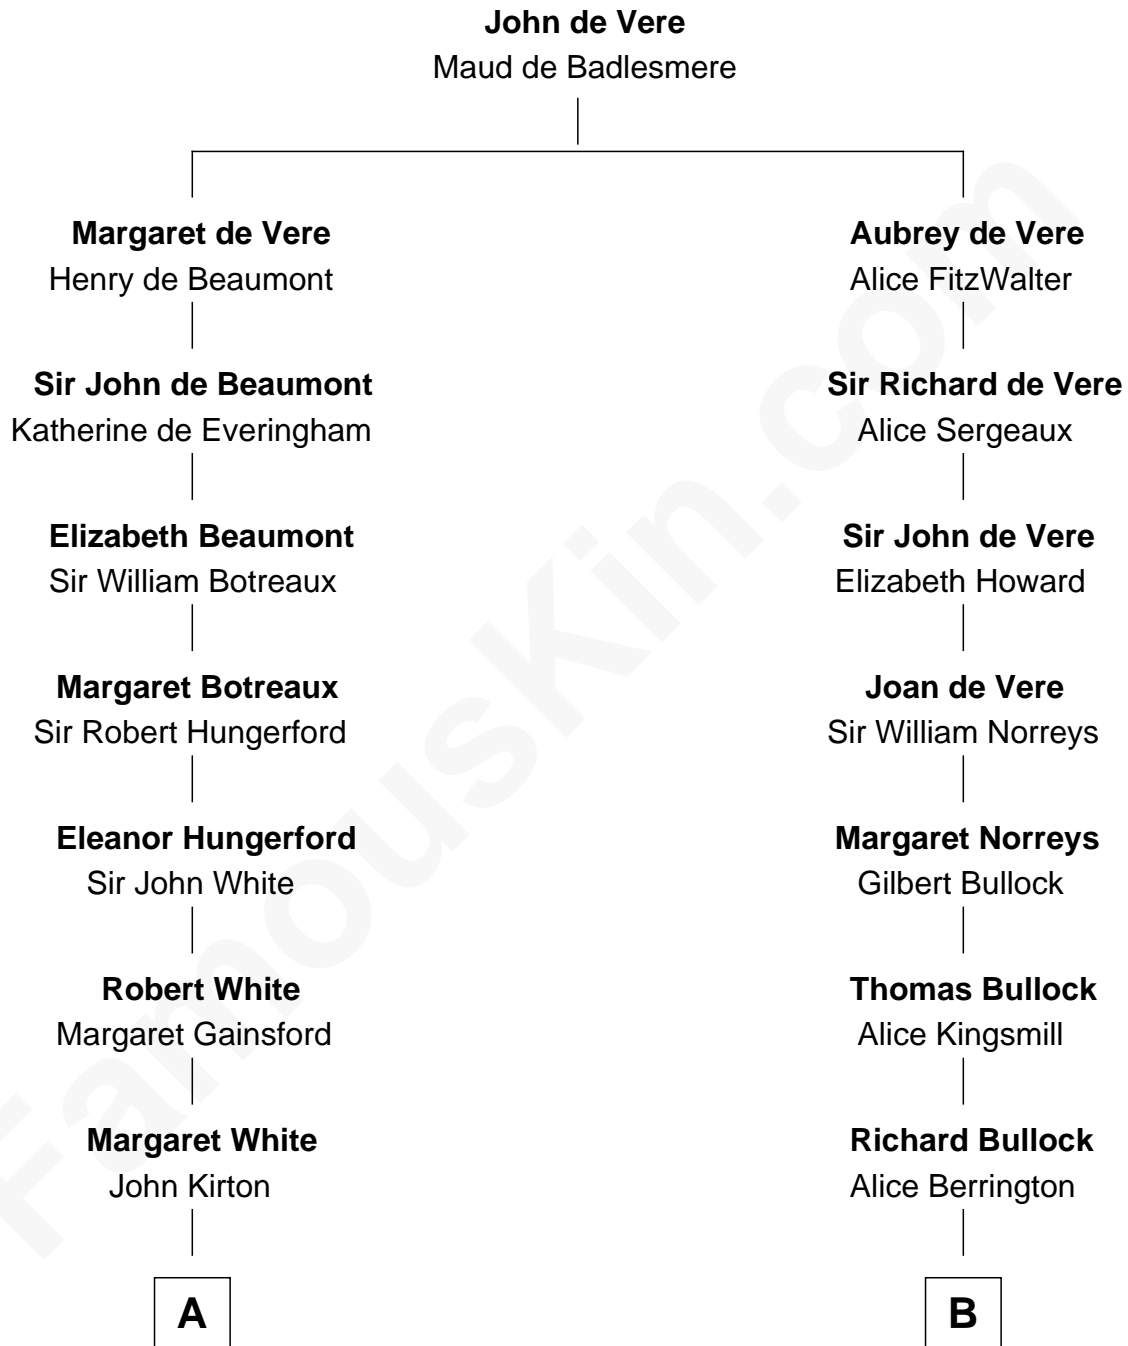

## Relationship Chart of

**Sir Charles Tupper**

*6th Prime Minister of Canada*

17th cousin 4 times removed of

**Brian Wilson**

*Co-Founder of The Beach Boys*

C

**George Washington Wilson**

Mary Bailey

**William Henry Wilson**

Alta Lenora Chitwood

**William Coral Wilson**

Edith Sophia Sthole

**Murray Gage Wilson**

Audree Neva Korthof

**Brian Wilson**