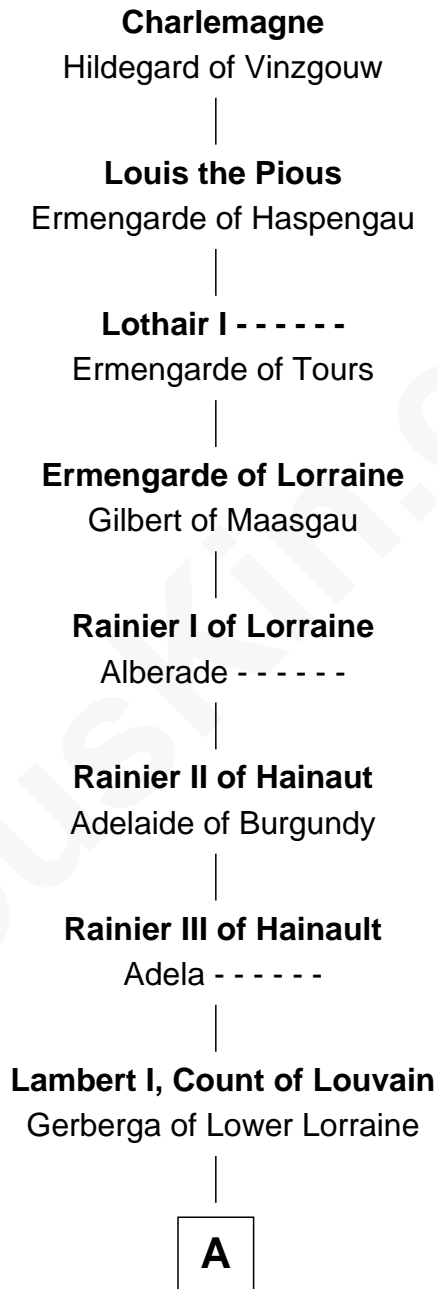

FamousKin.com Relationship Chart of

Sir Charles Tupper

6th Prime Minister of Canada

34th Great-grandson of

Charlemagne

King of the Franks

A

Lambert II, Count of Louvain

Oda of Lorraine

Henry II, Count of Louvain

Adela of Orthen

Gottfried I, Count of Louvain

Ide de Chiny

Godfrey II, Count of Louvain

Luitgarde of Sulzbach

Godfrey III, Count of Louvain