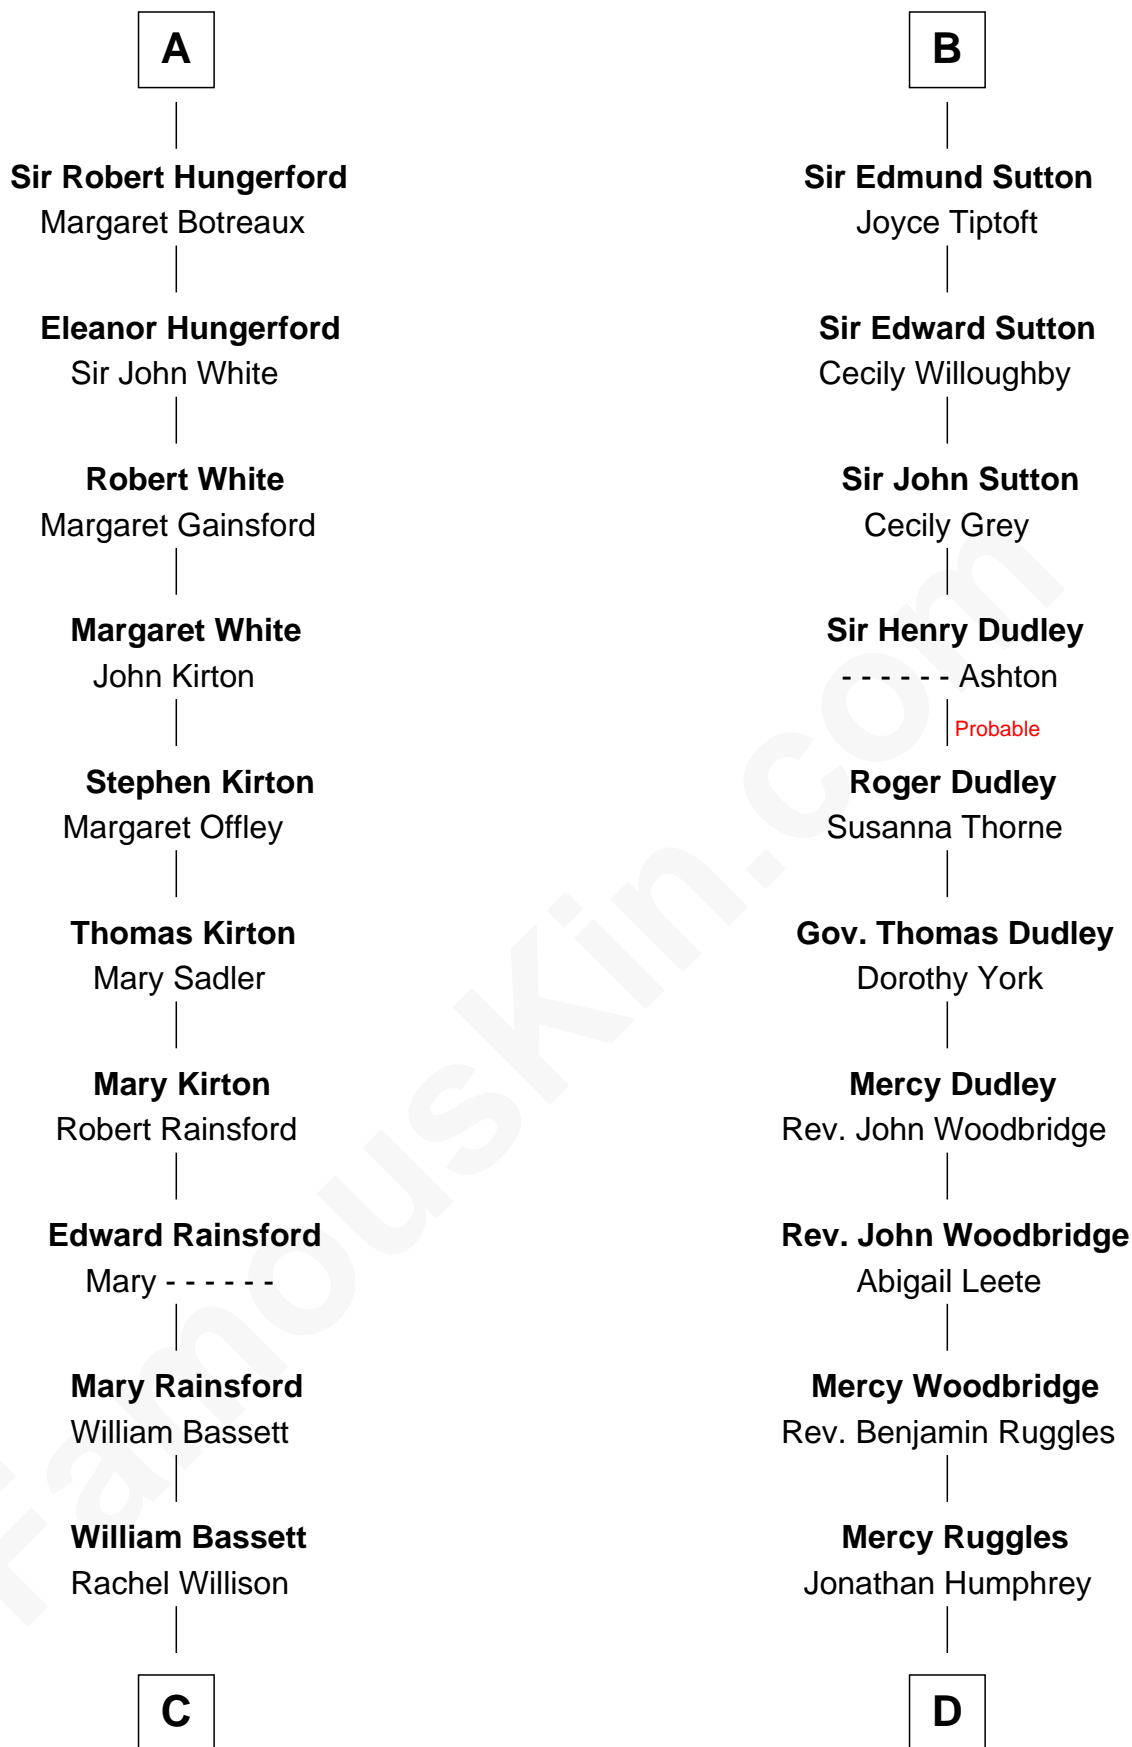

# FamousKin.com Relationship Chart of

**Sir Charles Tupper**

*6th Prime Minister of Canada*

20th cousin 1 time removed of

**John Brown**

*American Abolitionist*

**Saher de Quincy**  
Margaret de Beaumont

**C**

**William Bassett**

Abigail Bourne

**Mary Bassett**

Eliakim Tupper

**Charles Tupper**

Elizabeth West

**Rev. Charles Tupper**

Miriam Lockhart

**Sir Charles Tupper**

*6th Prime Minister of Canada*

**D**

**Oliver Humphrey**

Sarah Garrett

**Ruth Humphrey**

Gideon Mills

**Ruth Mills**