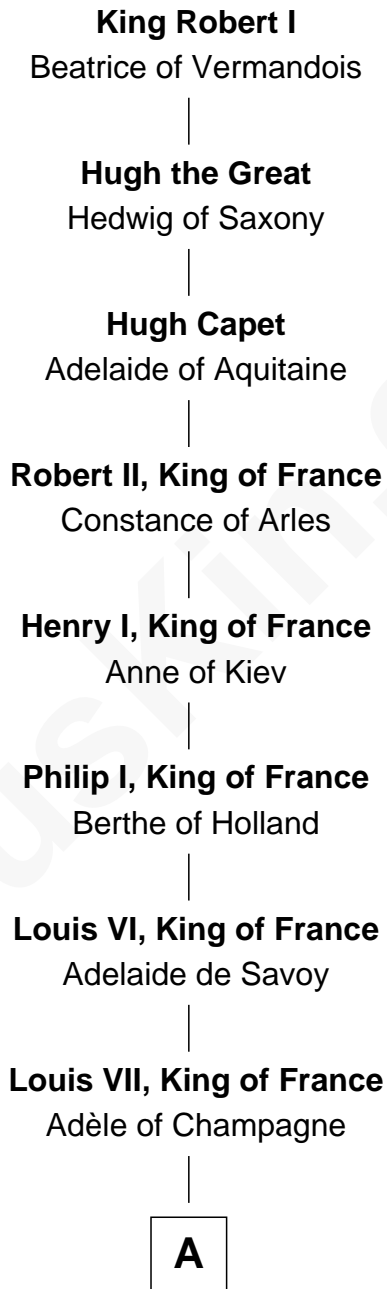

FamousKin.com Relationship Chart of

Sir Charles Tupper

6th Prime Minister of Canada

29th Great-grandson of

King Robert I

King of France

A

Philip II Auguste, King of France