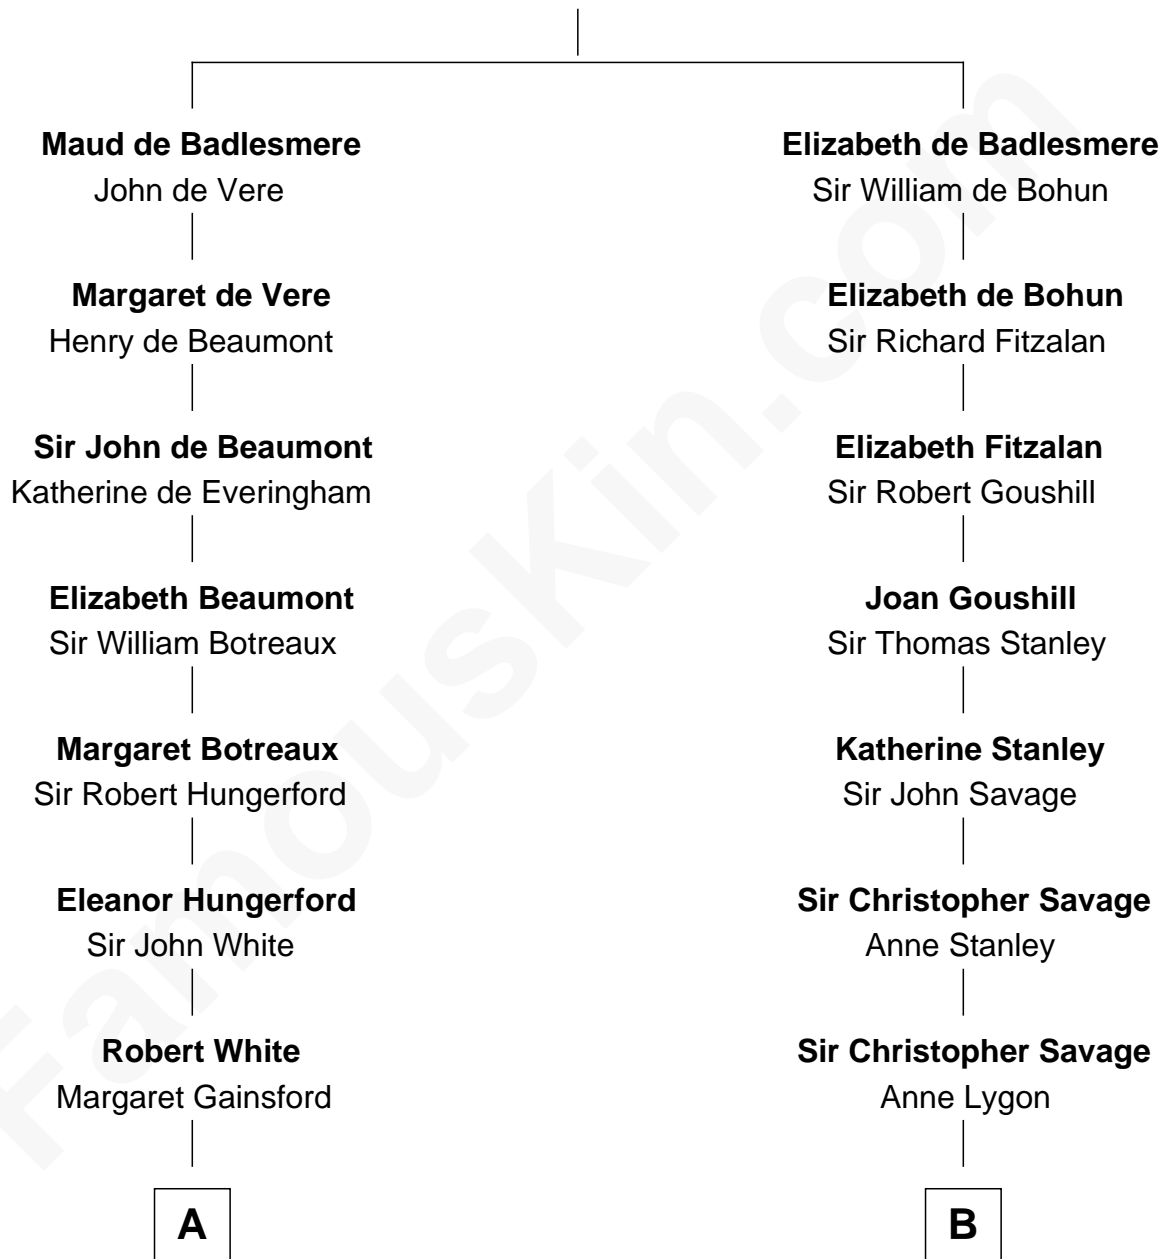

FamousKin.com

Relationship Chart of

Sir Charles Tupper

6th Prime Minister of Canada

18th cousin 1 time removed of

Thomas Pynchon

American Novelist

Bartholomew de Badlesmere

Margaret de Clare

C

Rev. Charles Tupper

Miriam Lockhart

Sir Charles Tupper

6th Prime Minister of Canada

D

William Henry Chichele Pynchon