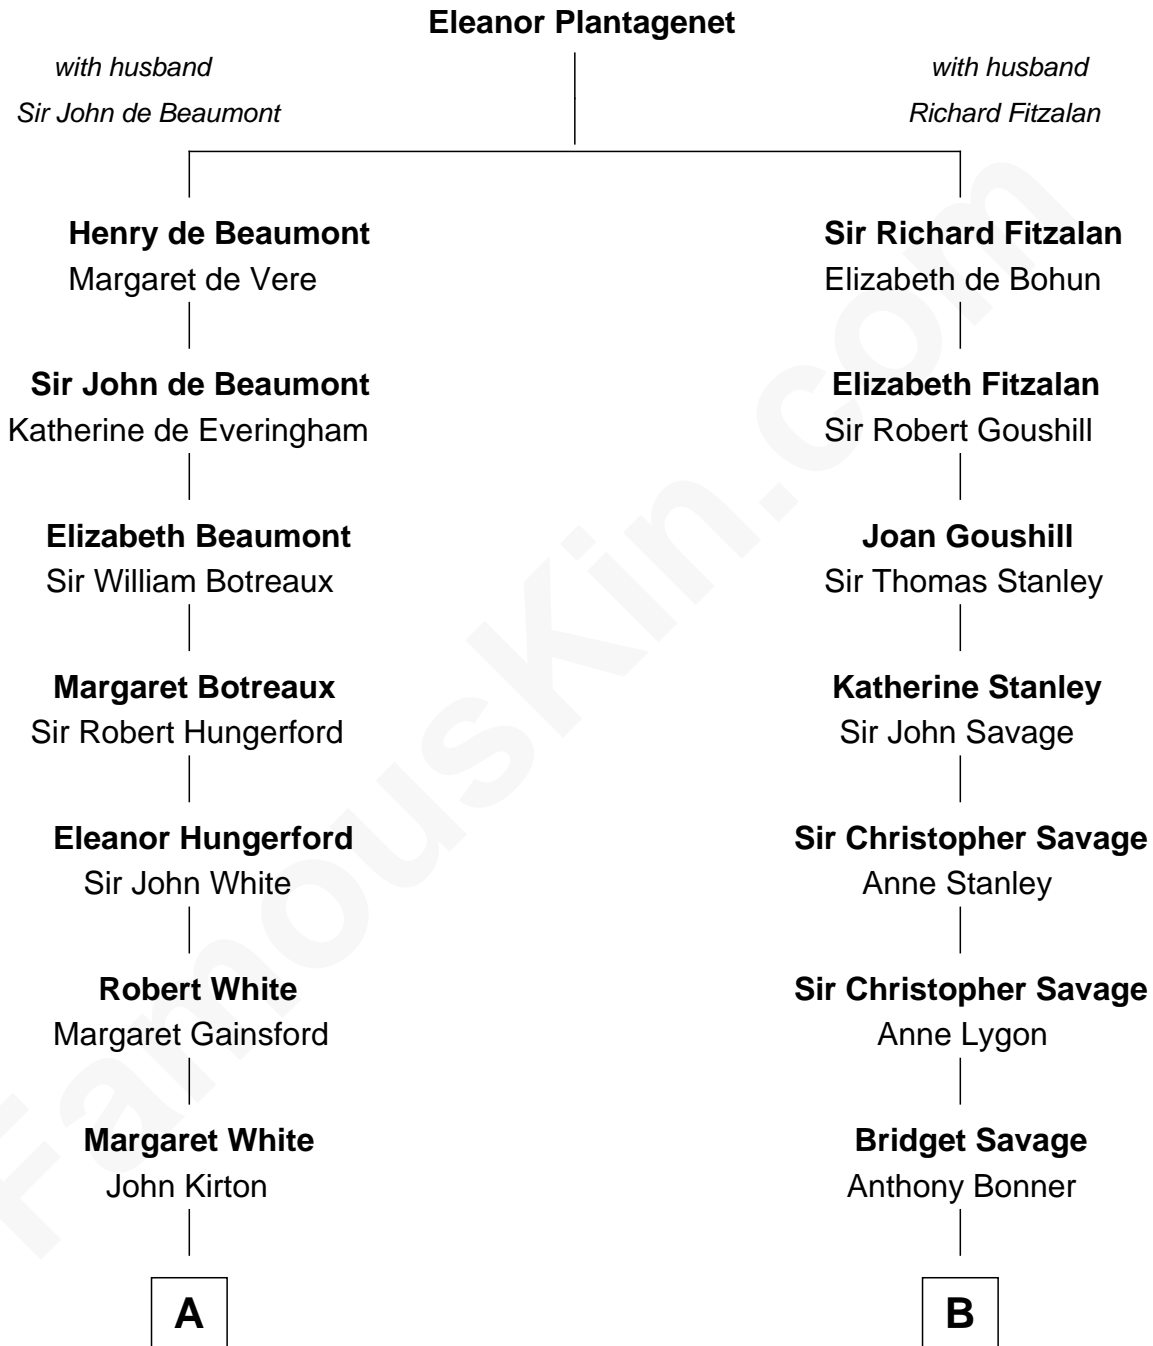

FamousKin.com Relationship Chart of

Sir Charles Tupper

6th Prime Minister of Canada

17th cousin 1 time removed of

Thomas Pynchon

American Novelist

C

Thomas Ruggles Pynchon
Catherine Frances Bennett