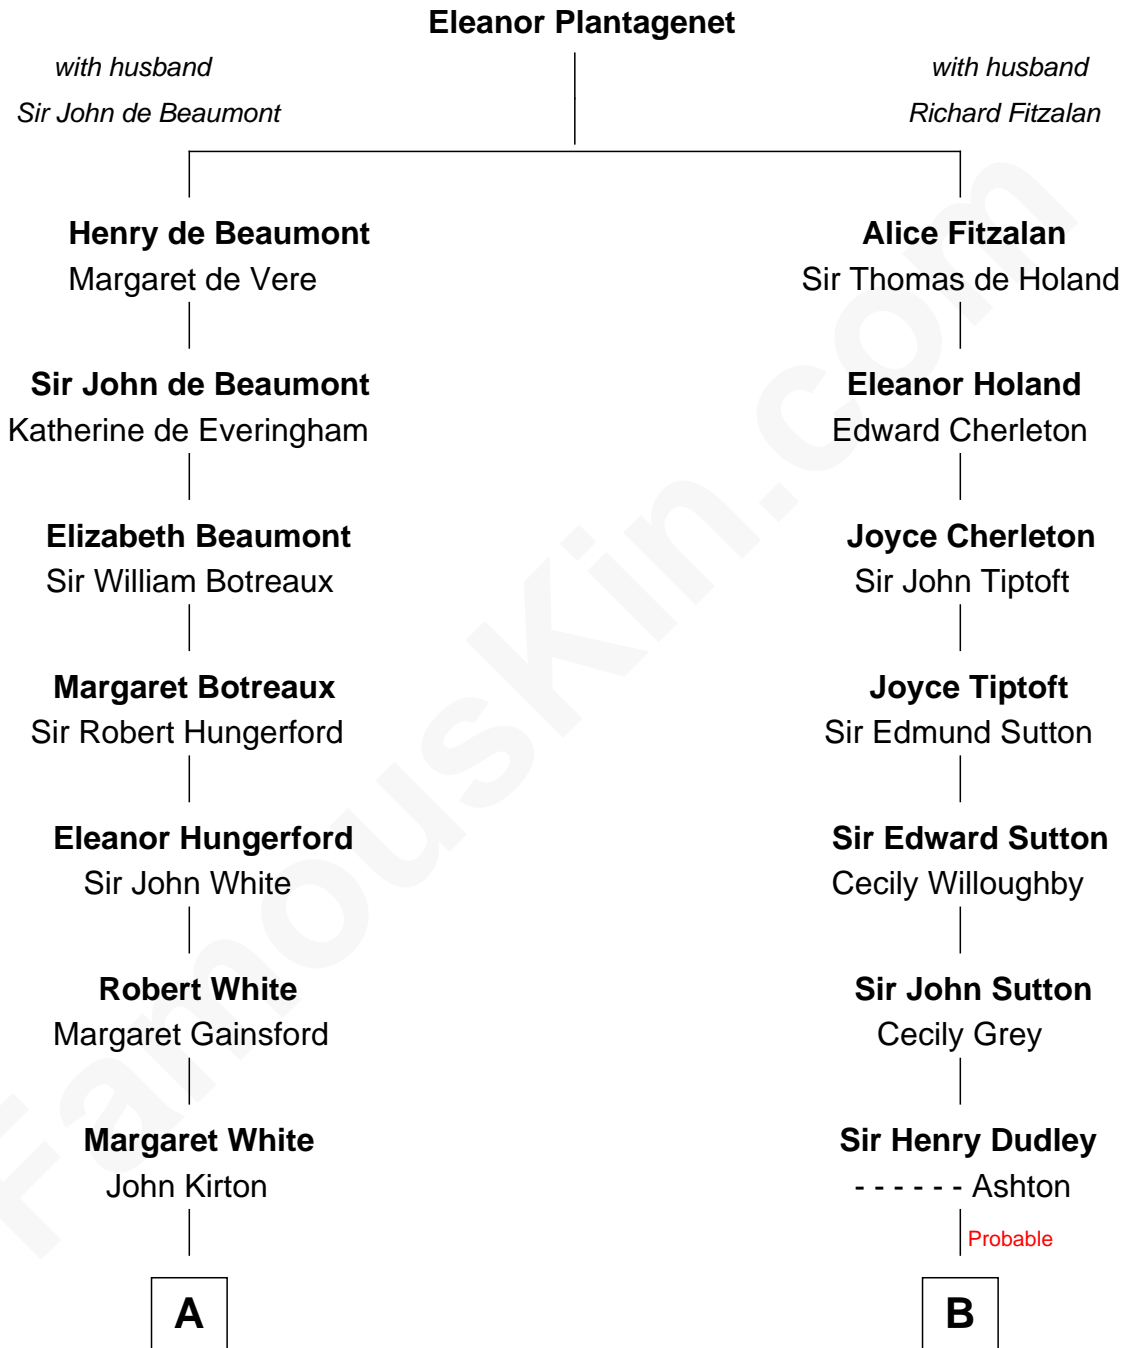

FamousKin.com Relationship Chart of

Sir Charles Tupper

6th Prime Minister of Canada

17th cousin 1 time removed of

James Sherman

27th U.S. Vice-President

C

|
Mary Frances Sherman
Richard Updike Sherman

|
James Sherman
27th U.S. Vice-President

FamousKin.com