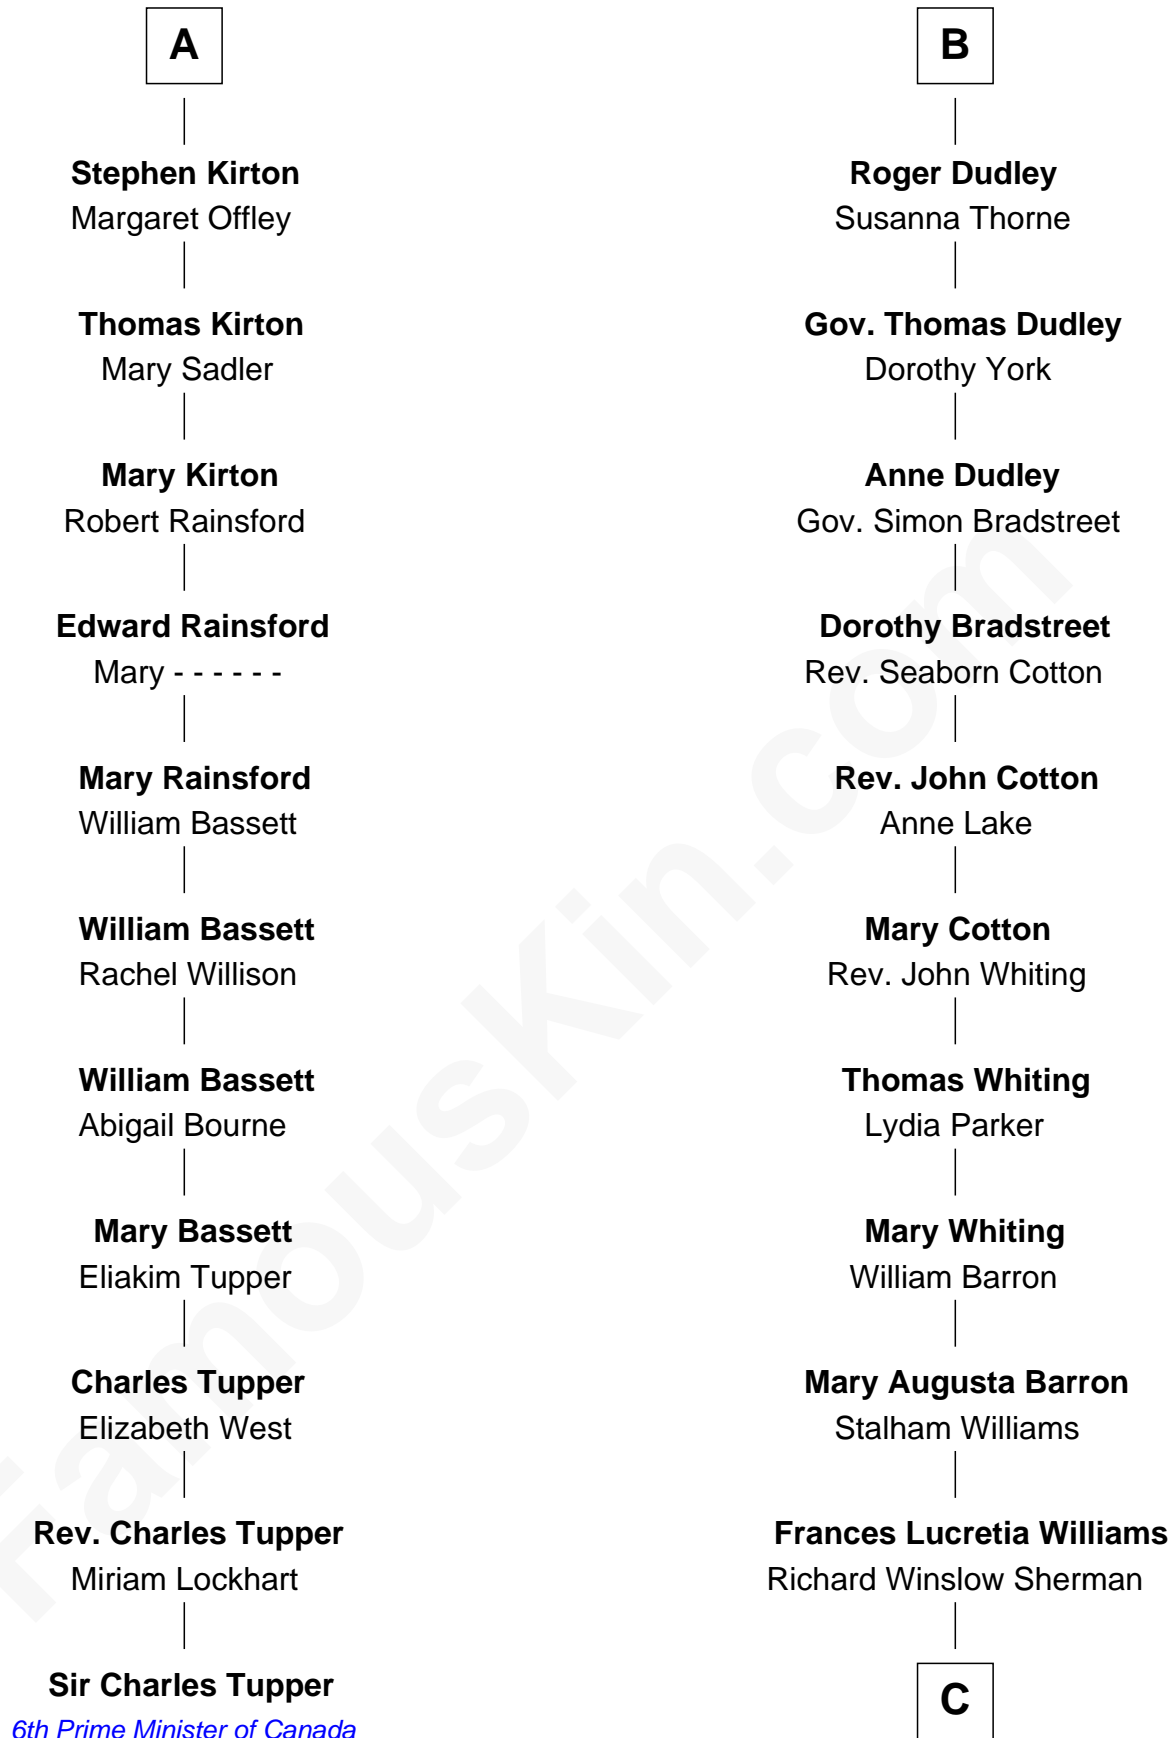

FamousKin.com Relationship Chart of

Sir Charles Tupper

6th Prime Minister of Canada

17th cousin 1 time removed of

James Sherman

27th U.S. Vice-President

C

|
Mary Frances Sherman
Richard Updike Sherman

|
James Sherman
27th U.S. Vice-President

FamousKin.com