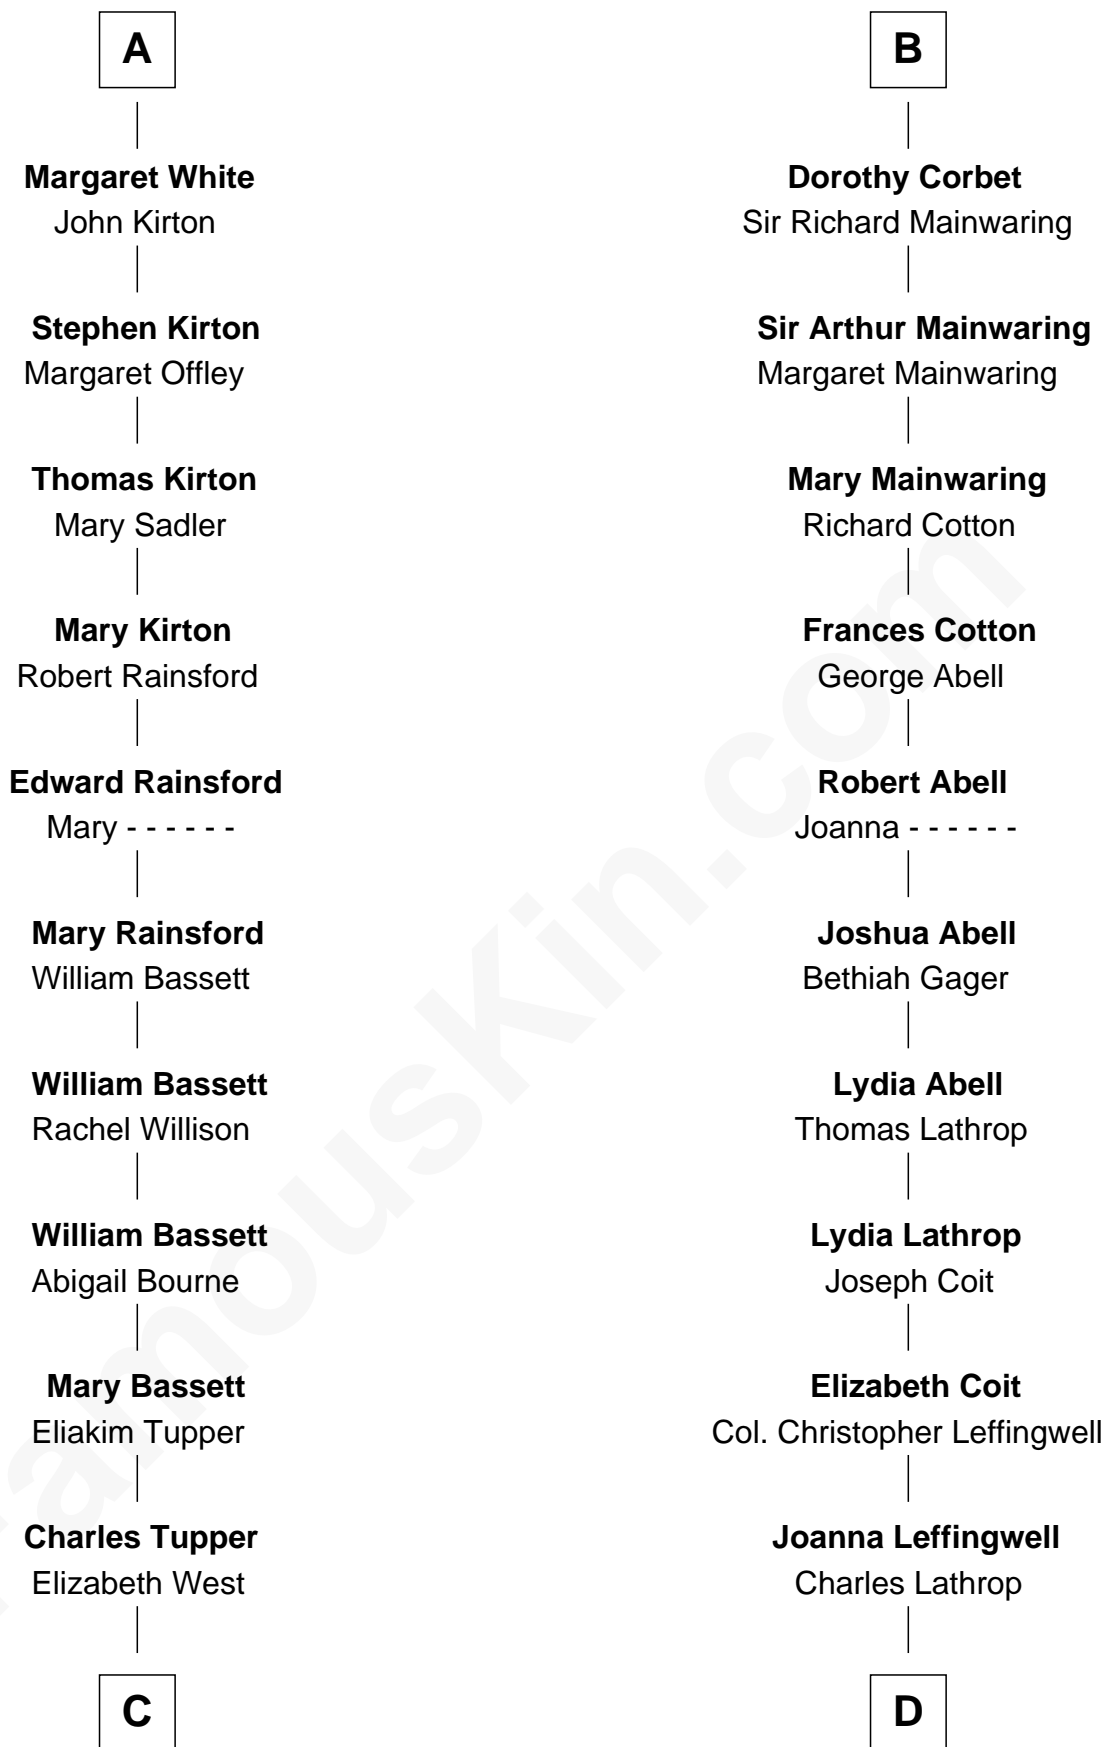

FamousKin.com

Relationship Chart of

Sir Charles Tupper

6th Prime Minister of Canada

18th cousin 2 times removed of

Allen Dulles

5th Director of the C.I.A.

Bartholomew de Badlesmere

Margaret de Clare

C

Rev. Charles Tupper

Miriam Lockhart

Sir Charles Tupper

6th Prime Minister of Canada

D

Harriet Wadsworth Lathrop