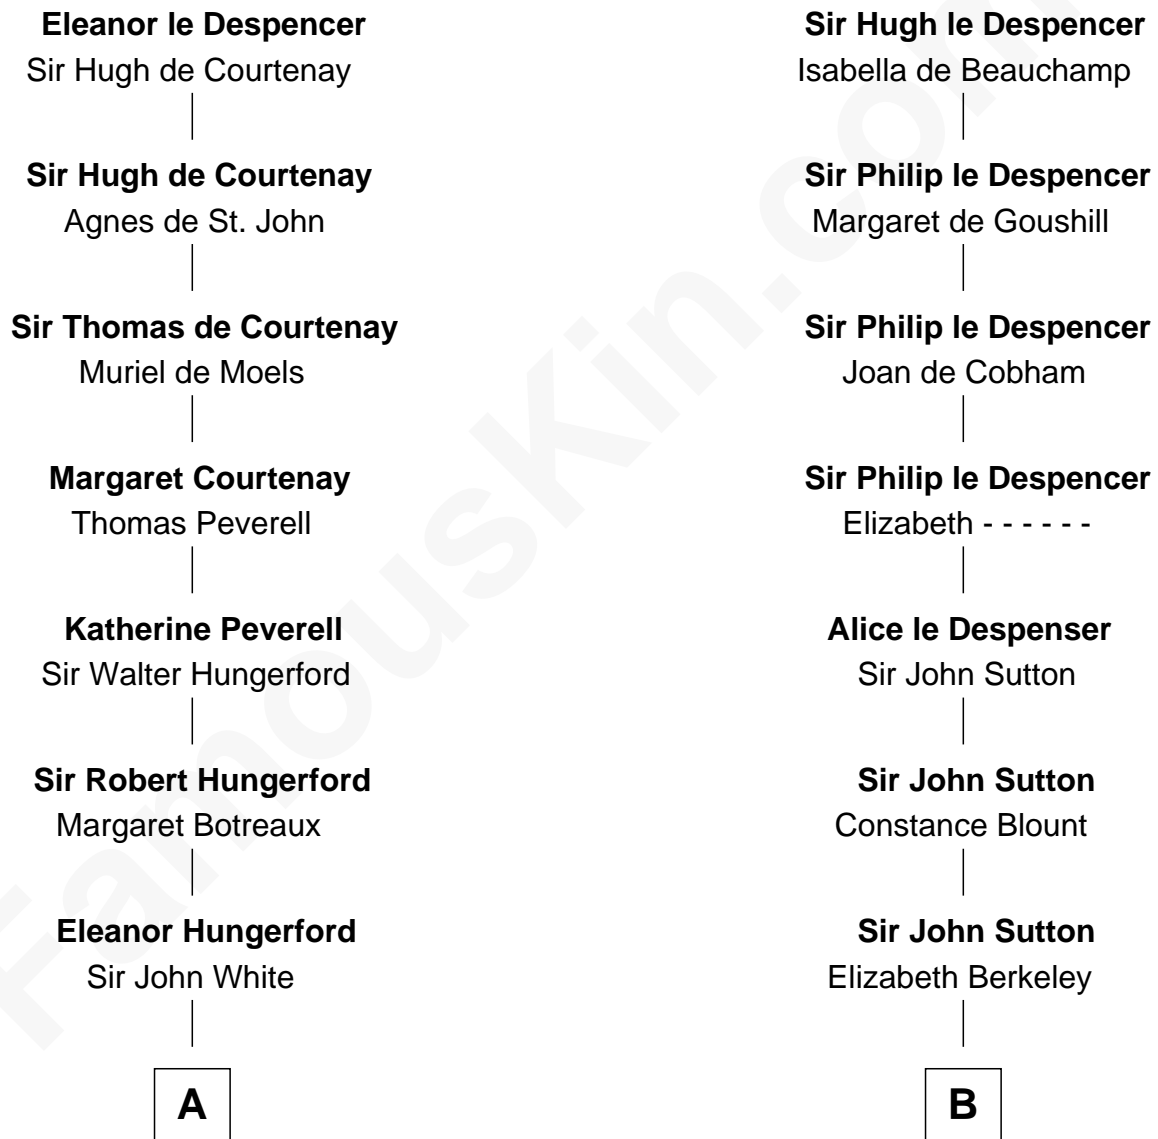

## Relationship Chart of

**Sir Charles Tupper**

*6th Prime Minister of Canada*

19th cousin 2 times removed of

**Allen Dulles**

*5th Director of the C.I.A.*

**Sir Hugh le Despencer**

Aveline Basset

**C**

**Charles Tupper**  
Elizabeth West

**Rev. Charles Tupper**  
Miriam Lockhart

**Sir Charles Tupper**  
*6th Prime Minister of Canada*

**D**

**Joanna Leffingwell**  
Charles Lathrop

**Harriet Wadsworth Lathrop**  
Rev. Miron Winslow