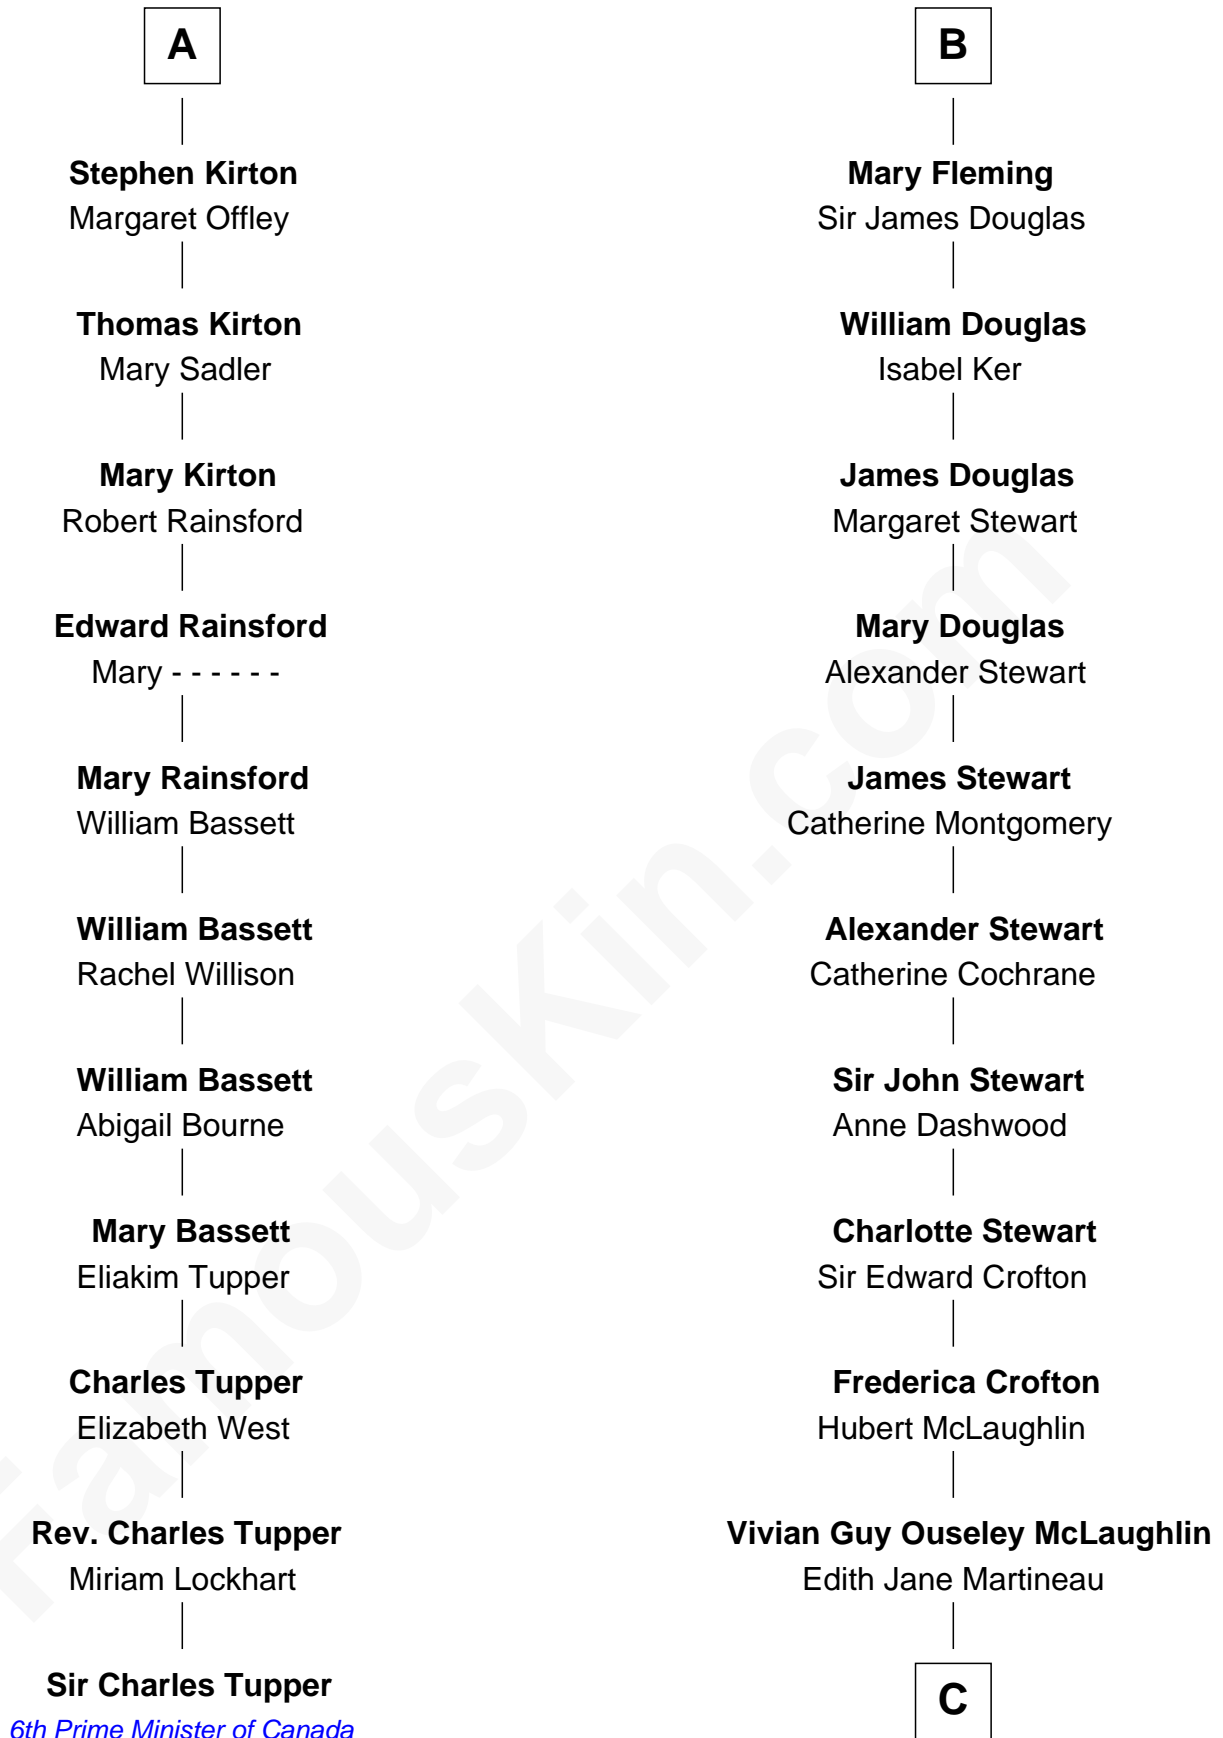

FamousKin.com Relationship Chart of

Sir Charles Tupper

6th Prime Minister of Canada

17th cousin 2 times removed of

Guy Ritchie

British Filmmaker

C

Doris Margaretta McLaughlin

Stuart John Ritchie

John Vivian Ritchie

Amber Mary Parkinson

Guy Ritchie

British Filmmaker

FamousKin.com