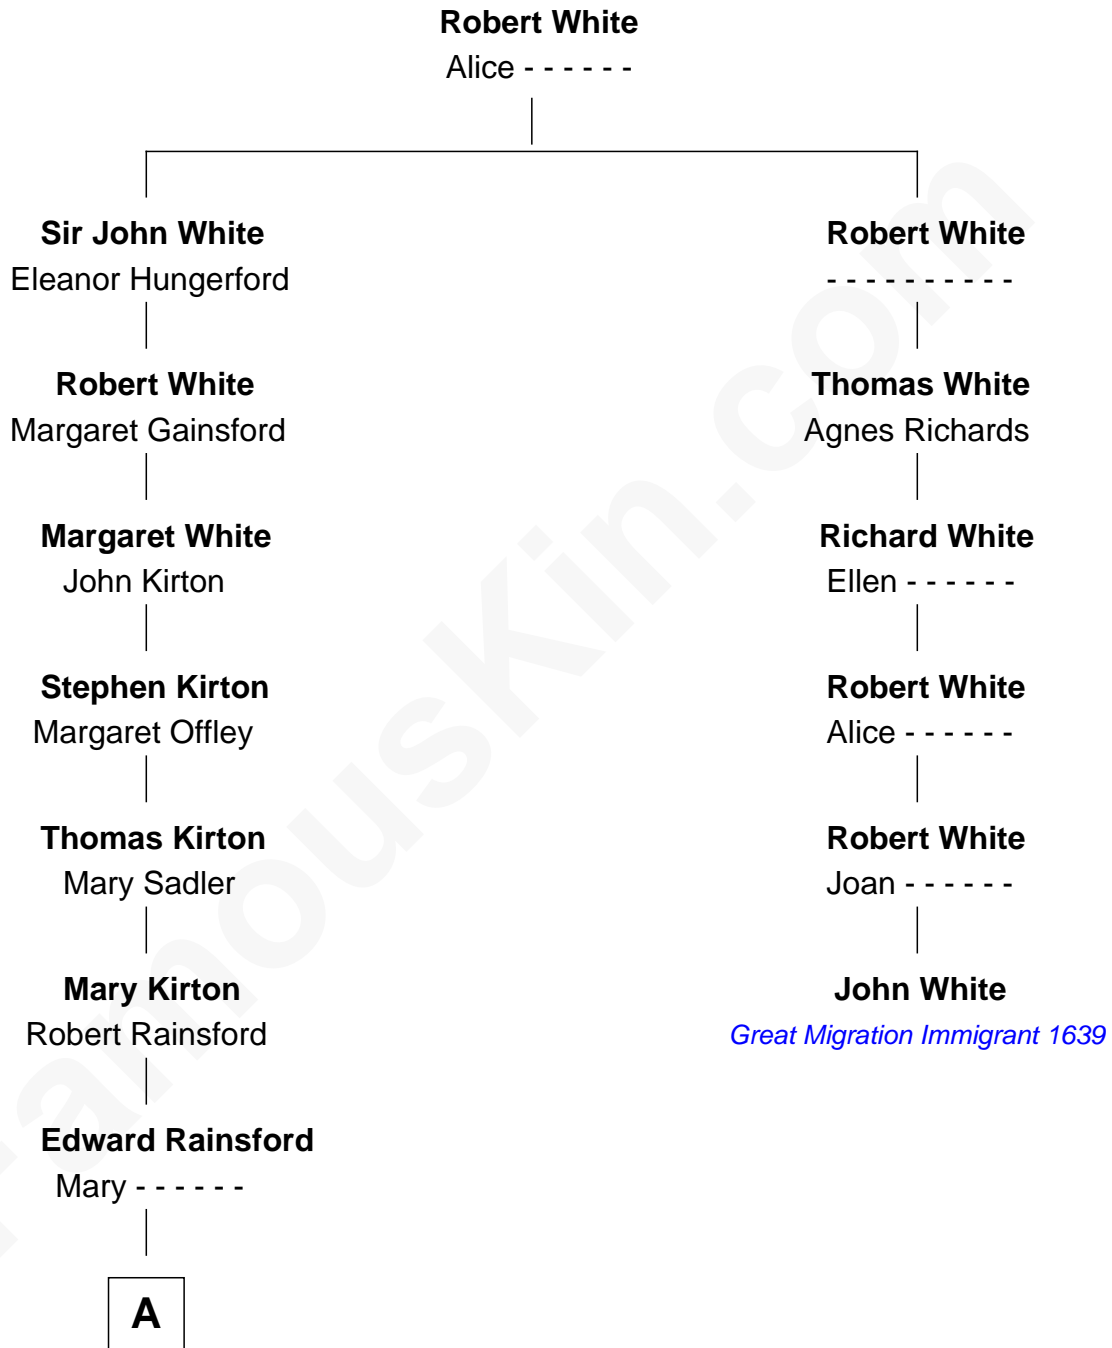

# FamousKin.com Relationship Chart of

**Sir Charles Tupper**

6th Prime Minister of Canada

5th cousin 8 times removed of

**John White**

(c1602 - 1673) Great Migration Immigrant 1639

**A**

—  
**Mary Rainsford**

William Bassett

—  
**William Bassett**

Rachel Willison

—  
**William Bassett**

Abigail Bourne

—  
**Mary Bassett**

Eliakim Tupper

—  
**Charles Tupper**