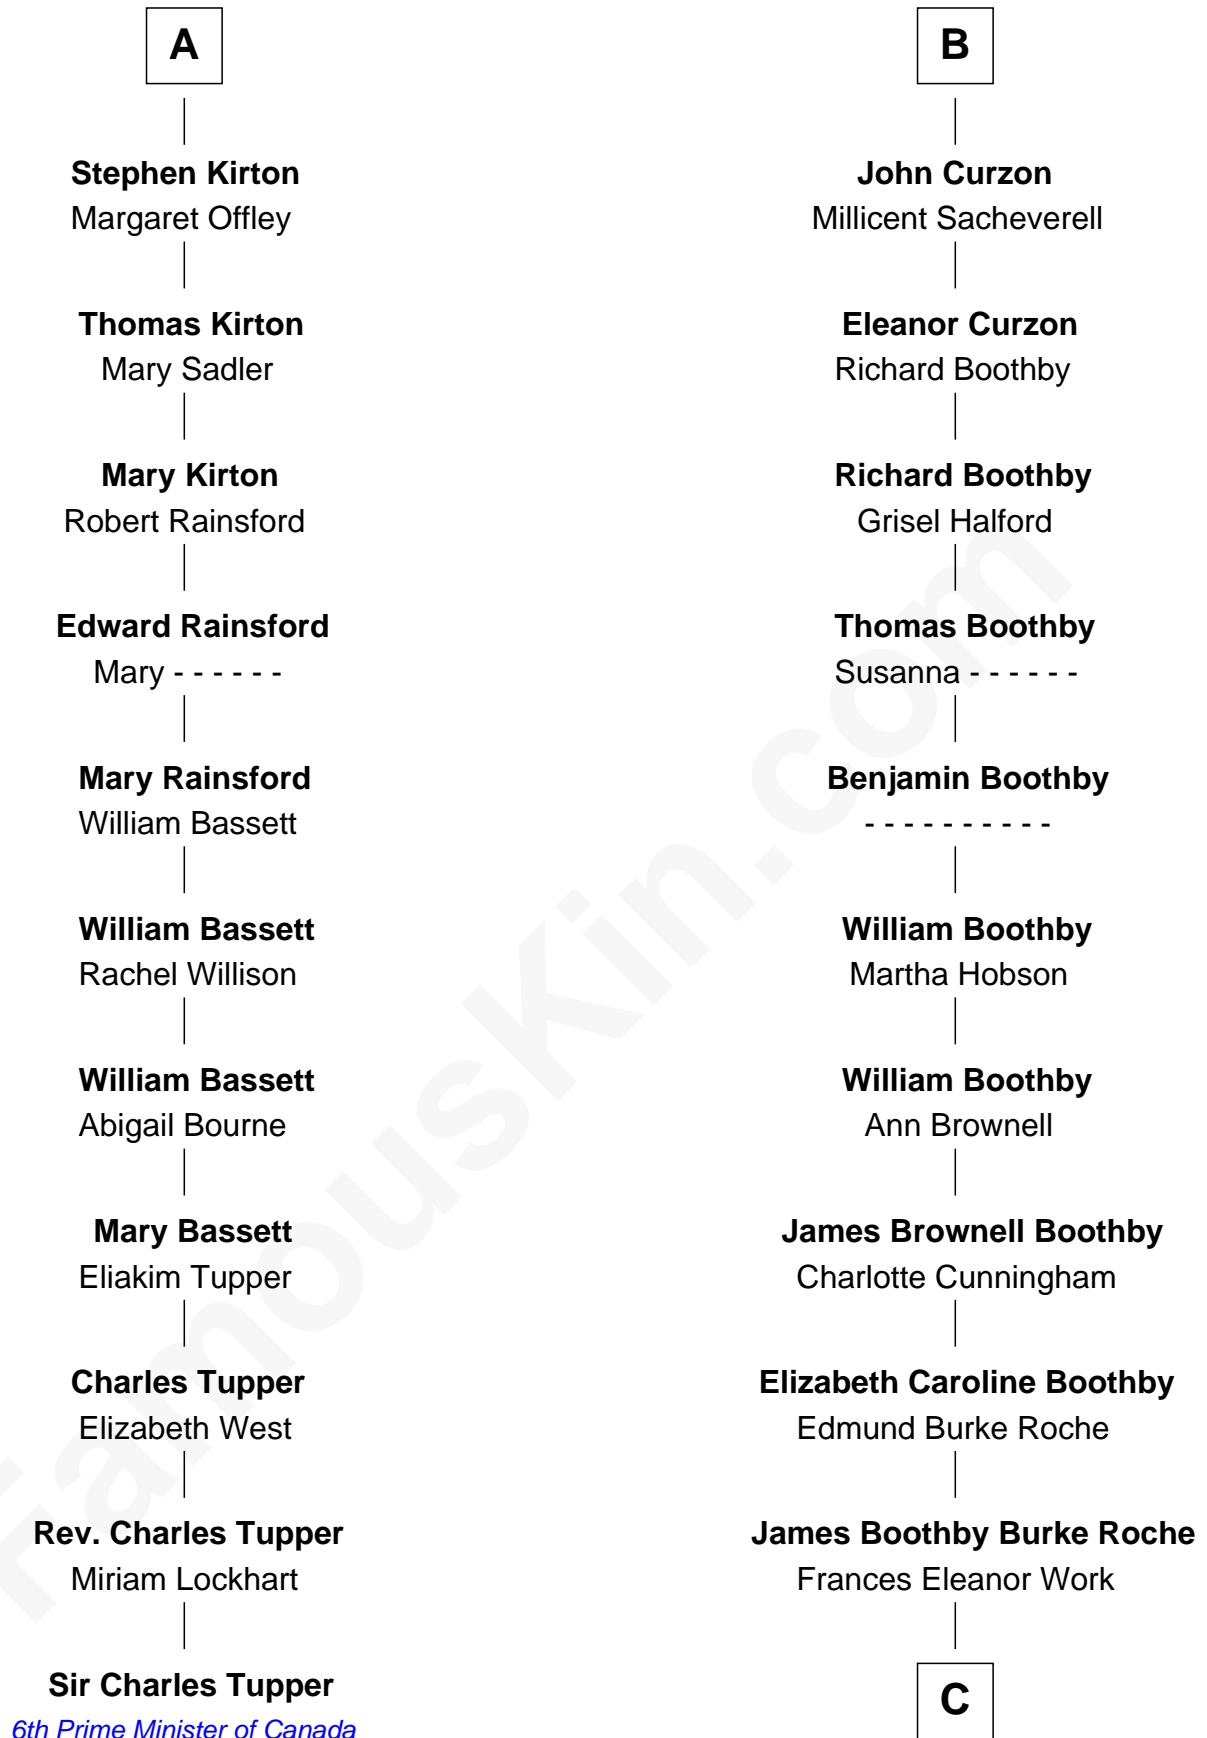

FamousKin.com Relationship Chart of

Sir Charles Tupper

6th Prime Minister of Canada

17th cousin 3 times removed of

Oliver Platt

Movie Actor

C

Cynthia Burke Roche