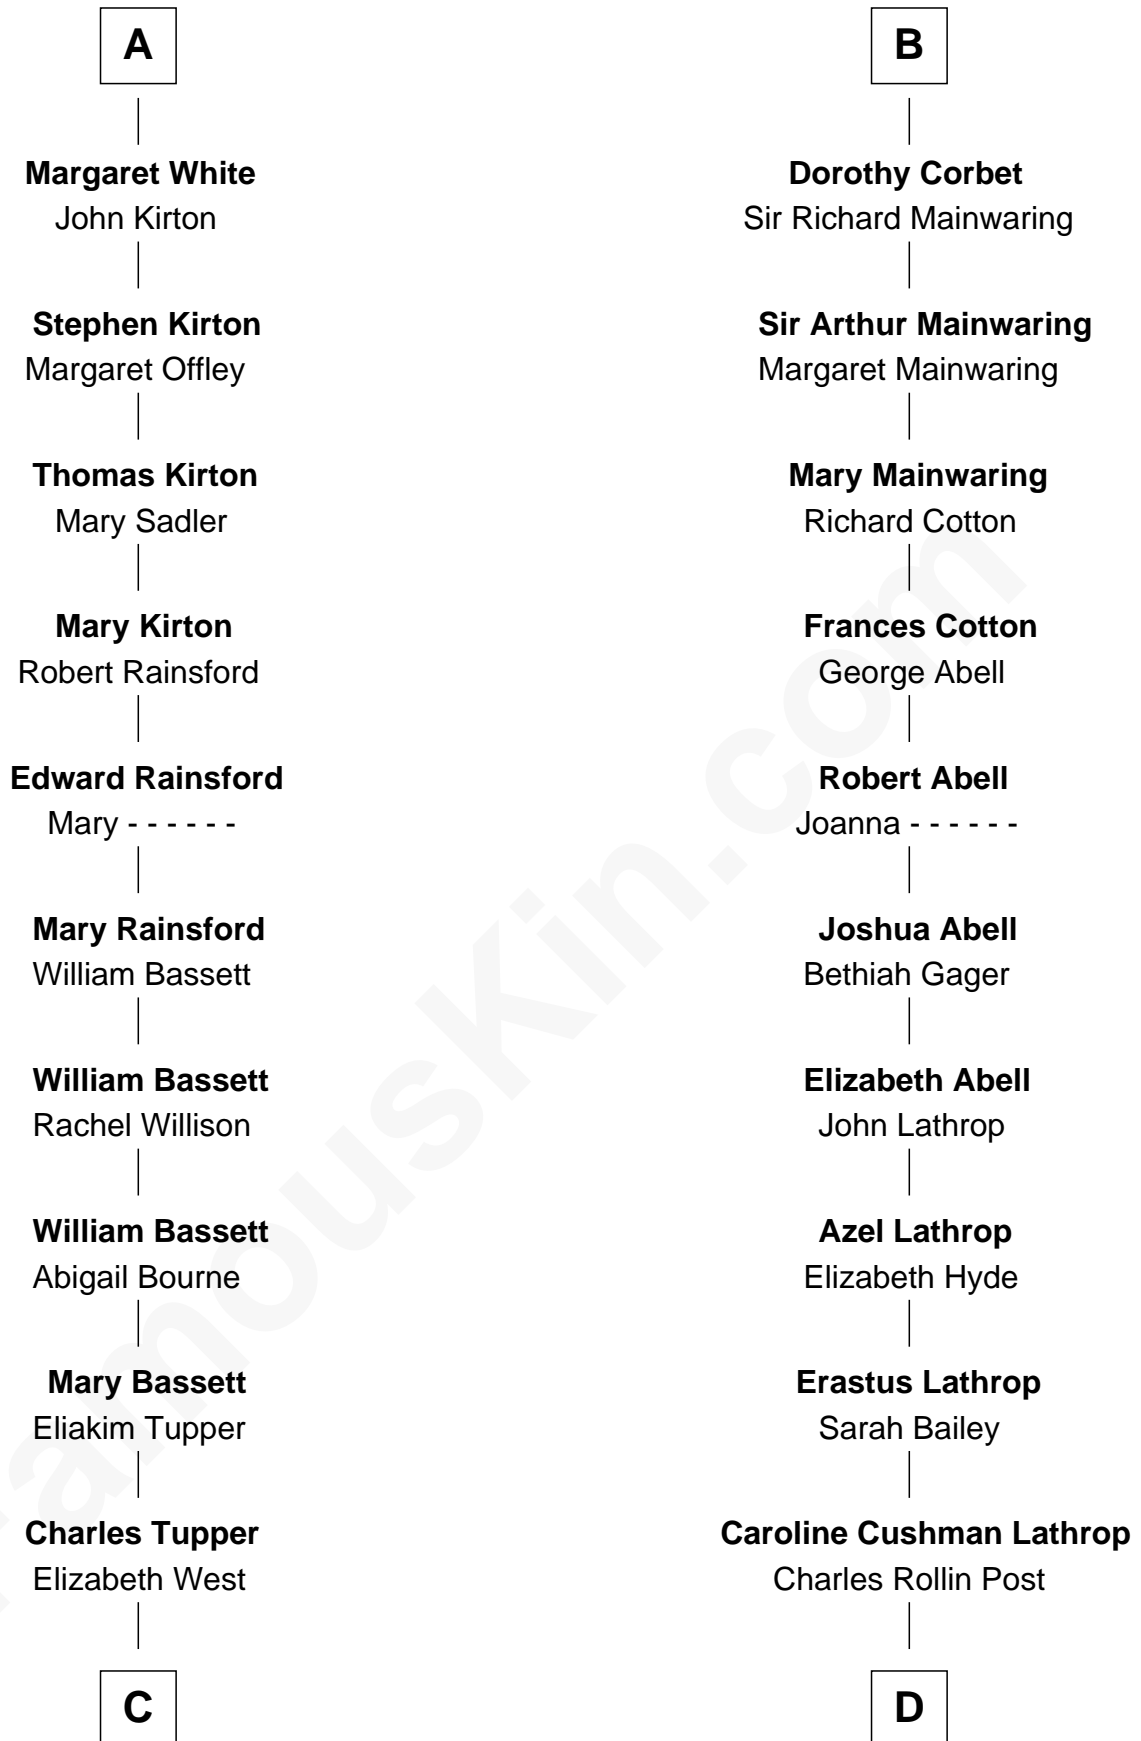

FamousKin.com

Relationship Chart of

Sir Charles Tupper

6th Prime Minister of Canada

18th cousin of

Marjorie Post

Founder of General Foods

Bartholomew de Badlesmere

Margaret de Clare

FamousKin.com