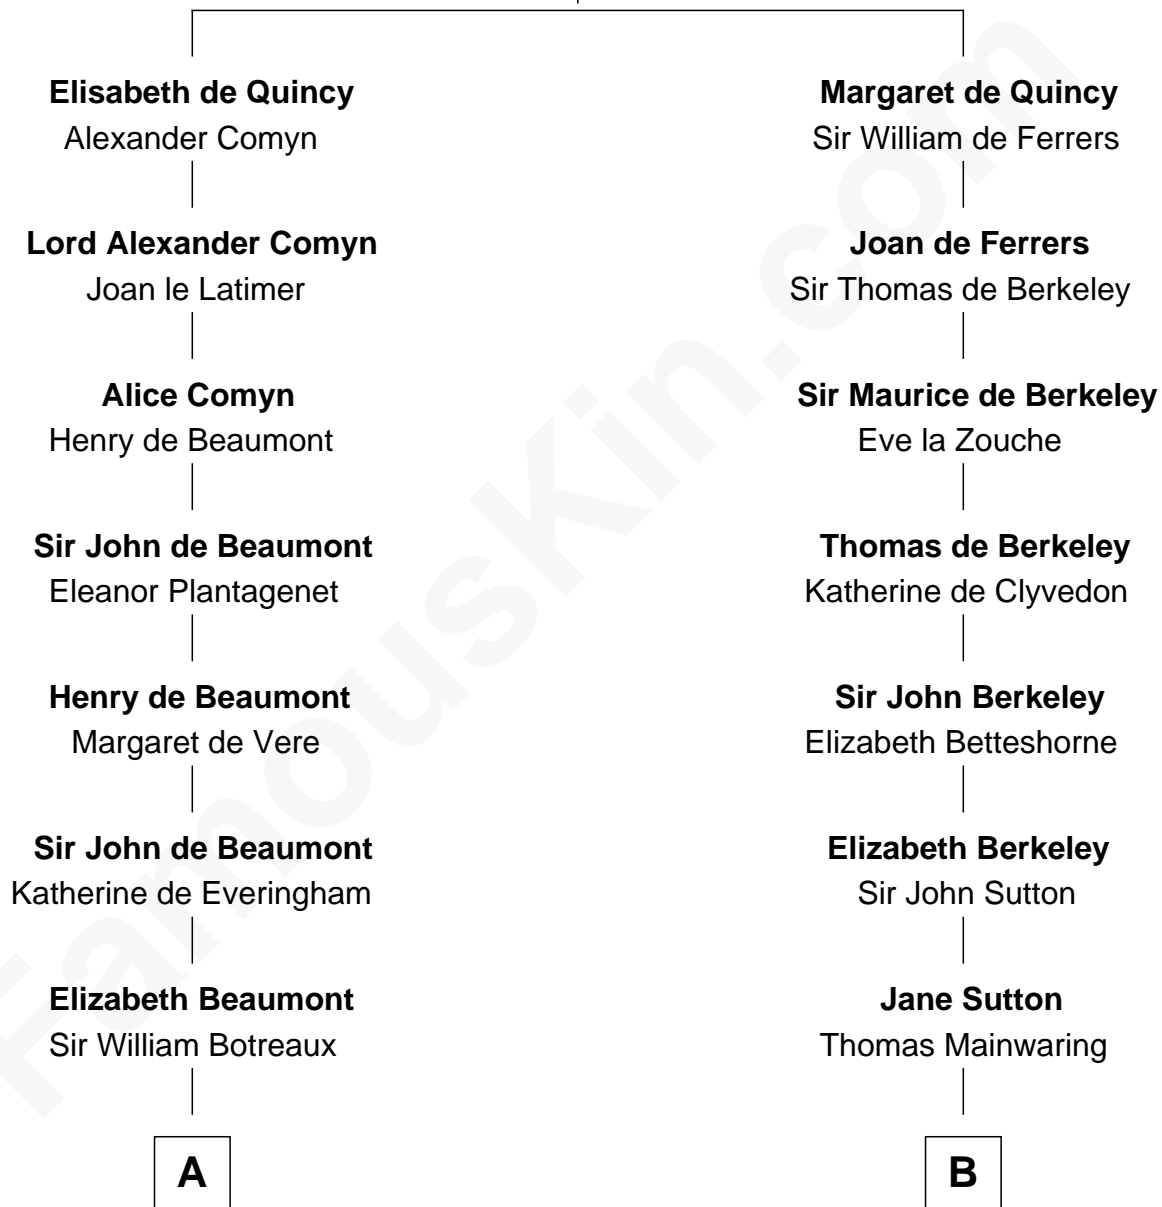

## Relationship Chart of

**Sir Charles Tupper**

*6th Prime Minister of Canada*

18th cousin 3 times removed of

**Marjorie Post**

*Founder of General Foods*

**Sir Roger de Quincy**

Helen of Galloway

**C**

**William Bassett**

Abigail Bourne

**Mary Bassett**

Eliakim Tupper

**Charles Tupper**

Elizabeth West

**Rev. Charles Tupper**