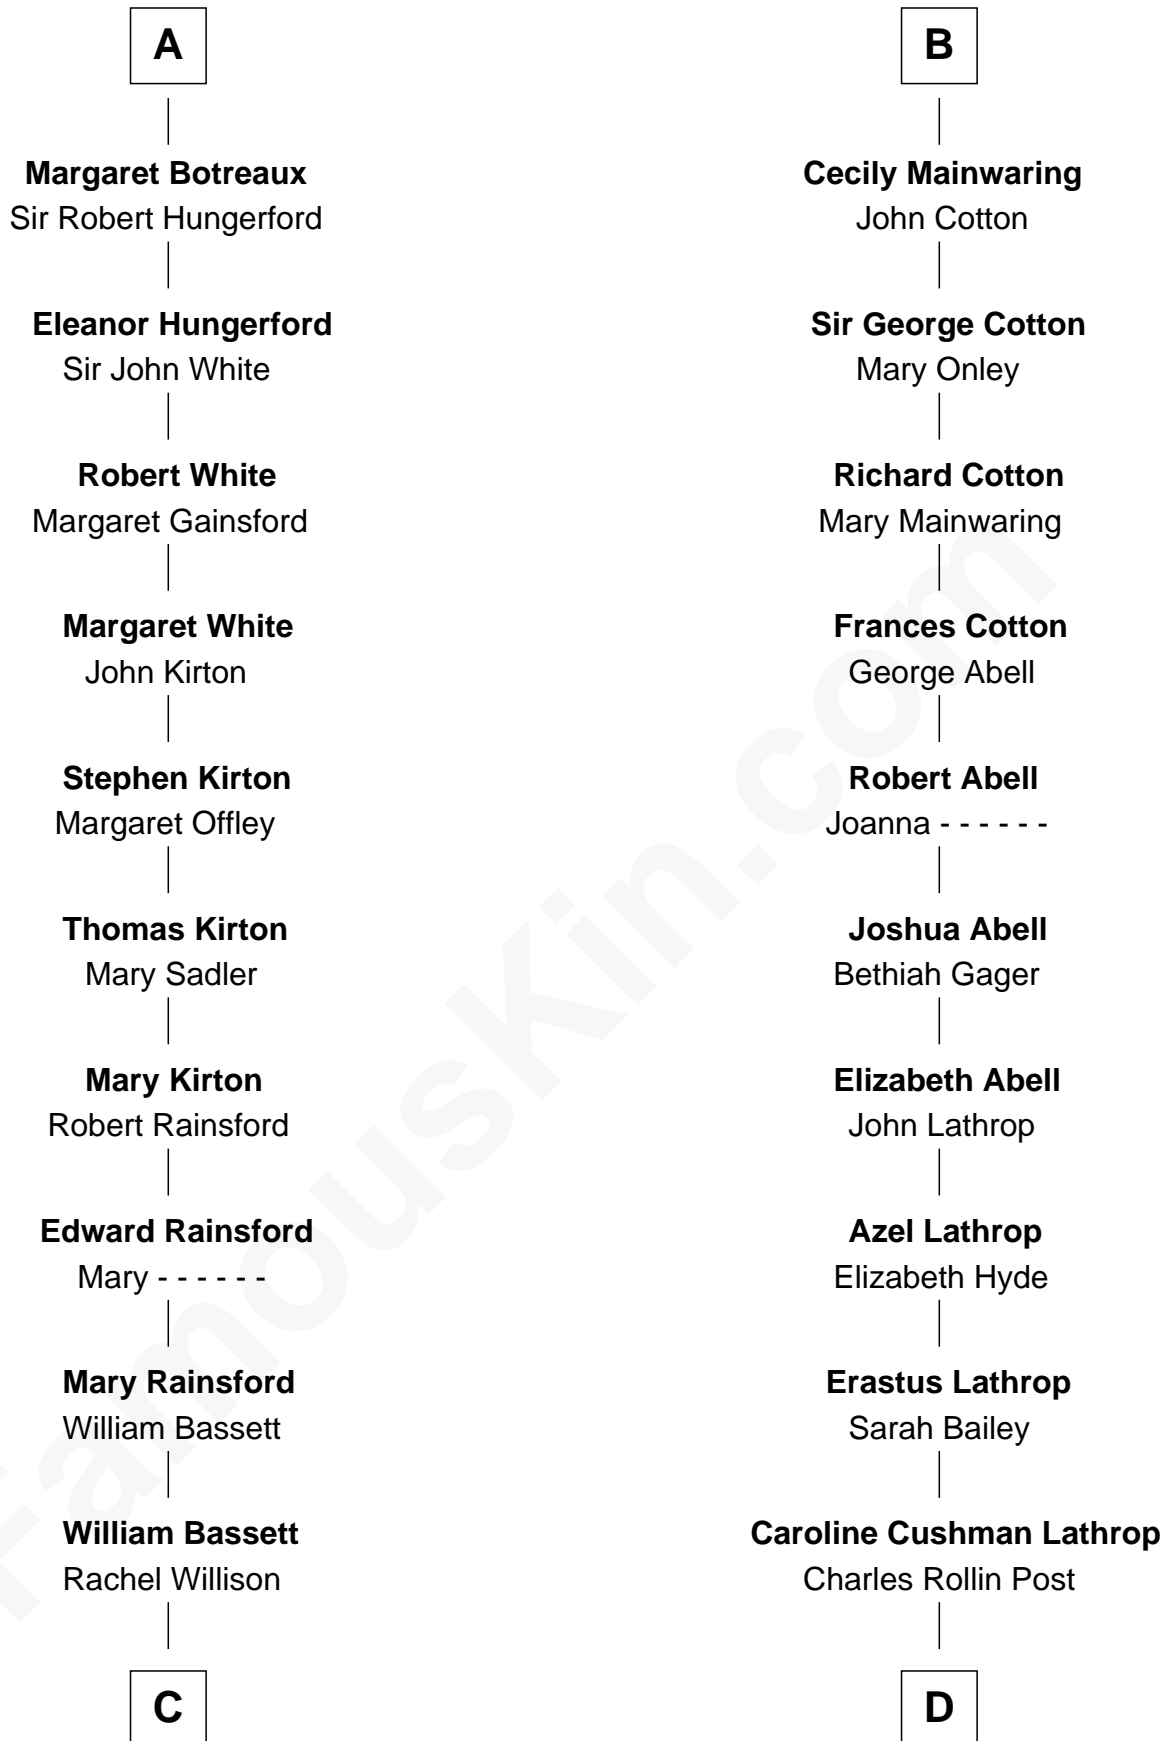

## Relationship Chart of

**Sir Charles Tupper**

*6th Prime Minister of Canada*

18th cousin 3 times removed of

**Marjorie Post**

*Founder of General Foods*

**Sir Roger de Quincy**

Helen of Galloway

**C**

**William Bassett**

Abigail Bourne

**Mary Bassett**

Eliakim Tupper

**Charles Tupper**

Elizabeth West

**Rev. Charles Tupper**