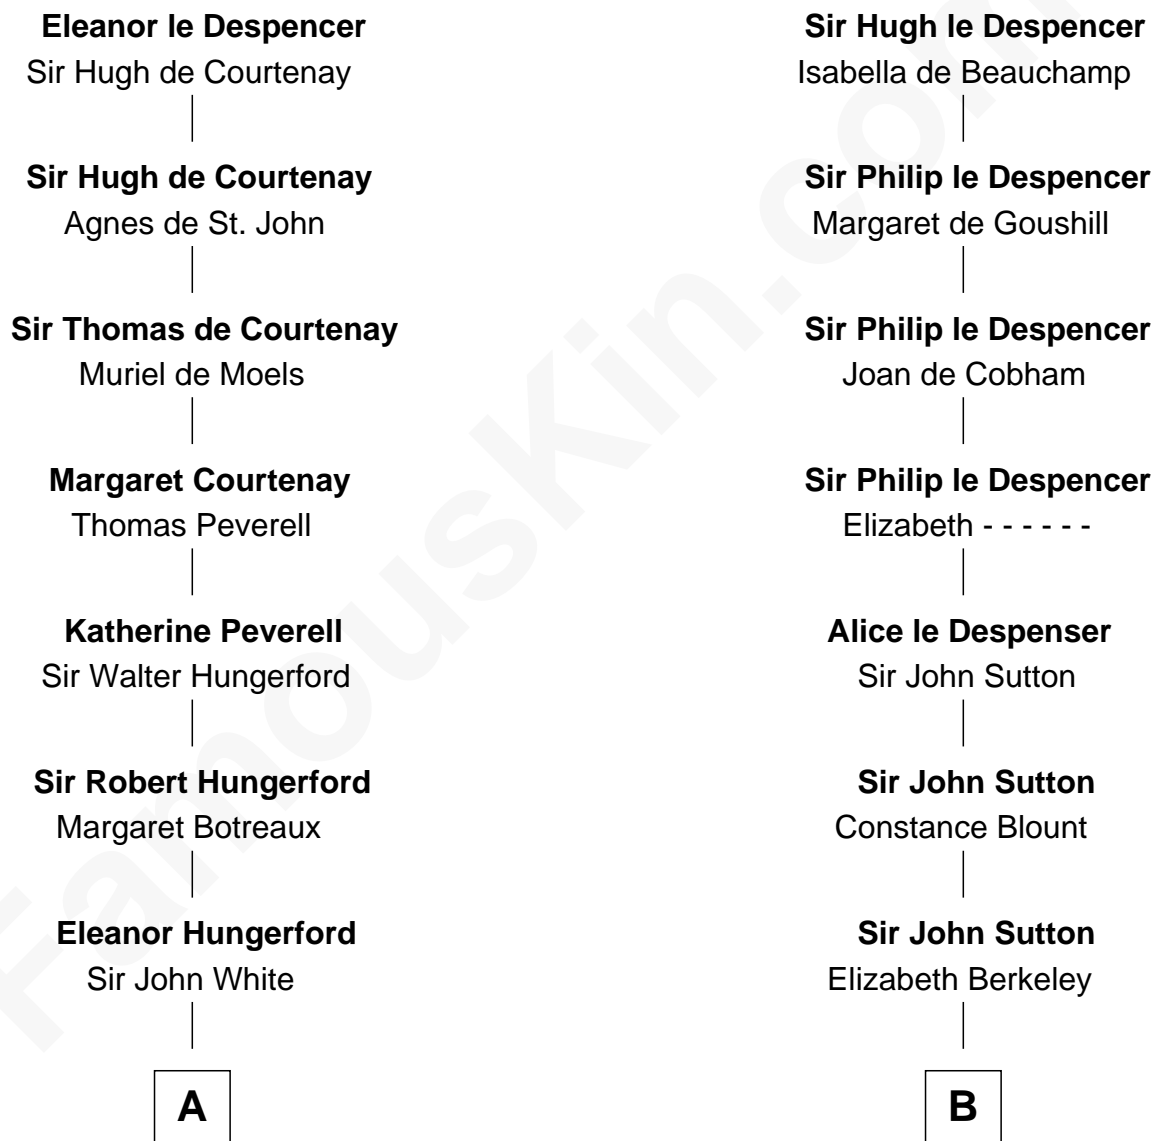

FamousKin.com Relationship Chart of

Sir Charles Tupper

6th Prime Minister of Canada

19th cousin of

Marjorie Post

Founder of General Foods

Sir Hugh le Despencer

Aveline Basset

C

Charles Tupper
Elizabeth West

Rev. Charles Tupper
Miriam Lockhart

Sir Charles Tupper
6th Prime Minister of Canada

D

Caroline Cushman Lathrop
Charles Rollin Post

Charles William Post
Elle Letitia Merriweather