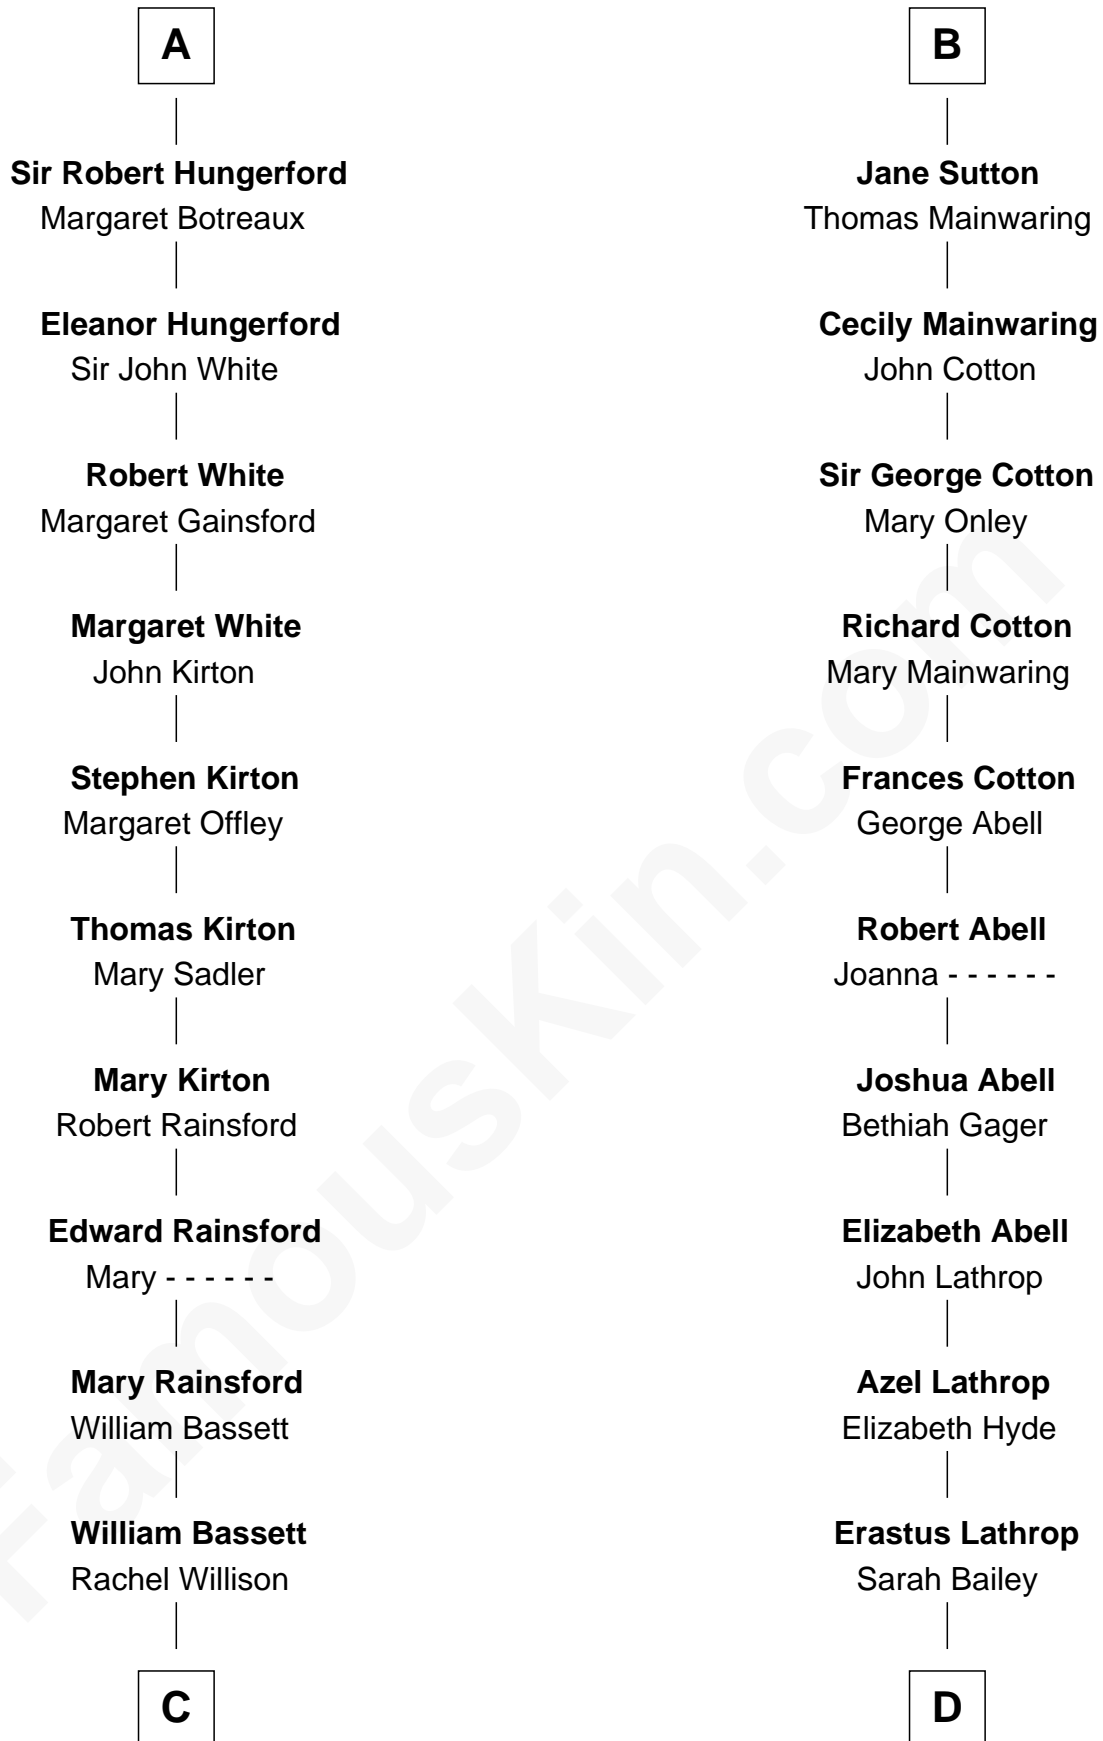

FamousKin.com Relationship Chart of

Sir Charles Tupper

6th Prime Minister of Canada

19th cousin 2 times removed of

Marjorie Post

Founder of General Foods

C

William Bassett

Abigail Bourne

Mary Bassett

Eliakim Tupper

Charles Tupper

Elizabeth West

Rev. Charles Tupper

Miriam Lockhart

Sir Charles Tupper

6th Prime Minister of Canada

D

Caroline Cushman Lathrop

Charles Rollin Post

Charles William Post

Elle Letitia Merriweather

Marjorie Post

Founder of General Foods