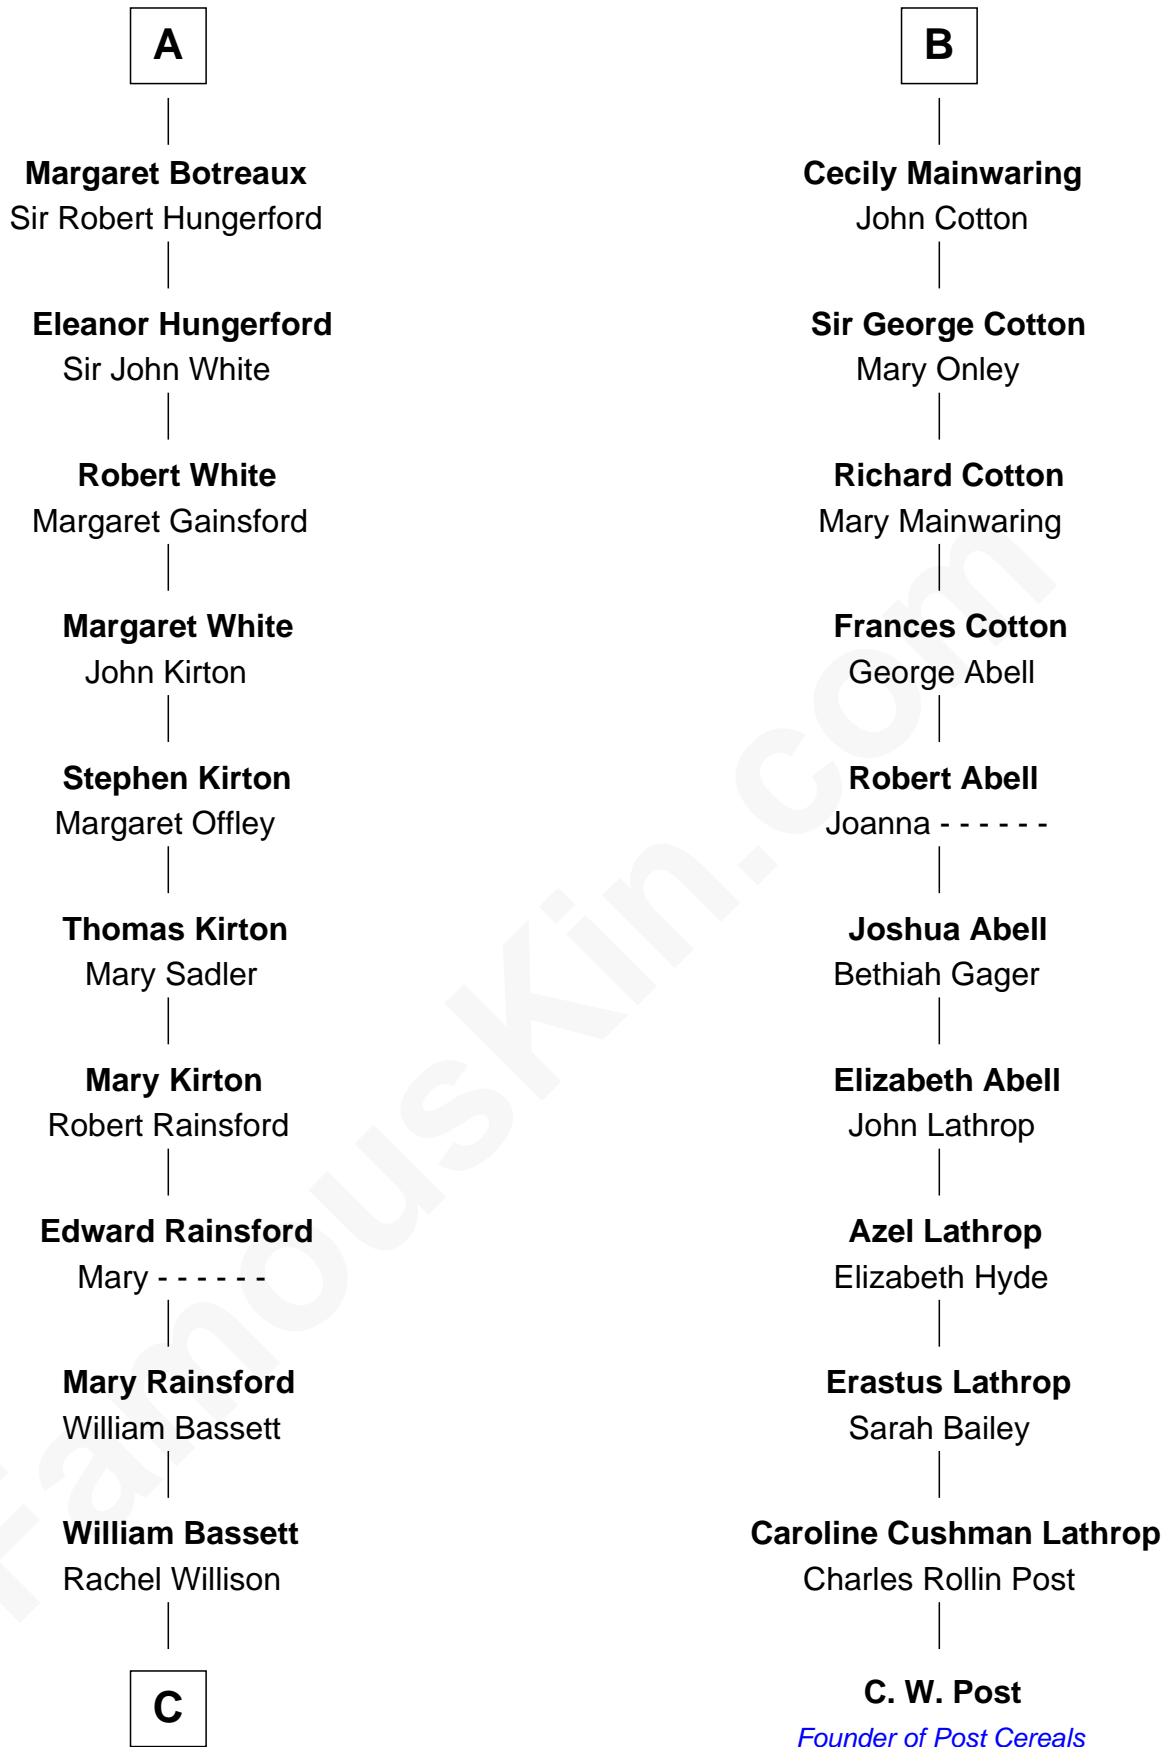

## Relationship Chart of

**Sir Charles Tupper**

*6th Prime Minister of Canada*

17th cousin 4 times removed of

**C. W. Post**

*Founder of Post Cereals*

**C**

William Bassett

Abigail Bourne

Mary Bassett

Eliakim Tupper

Charles Tupper

Elizabeth West

Rev. Charles Tupper

Miriam Lockhart

Sir Charles Tupper