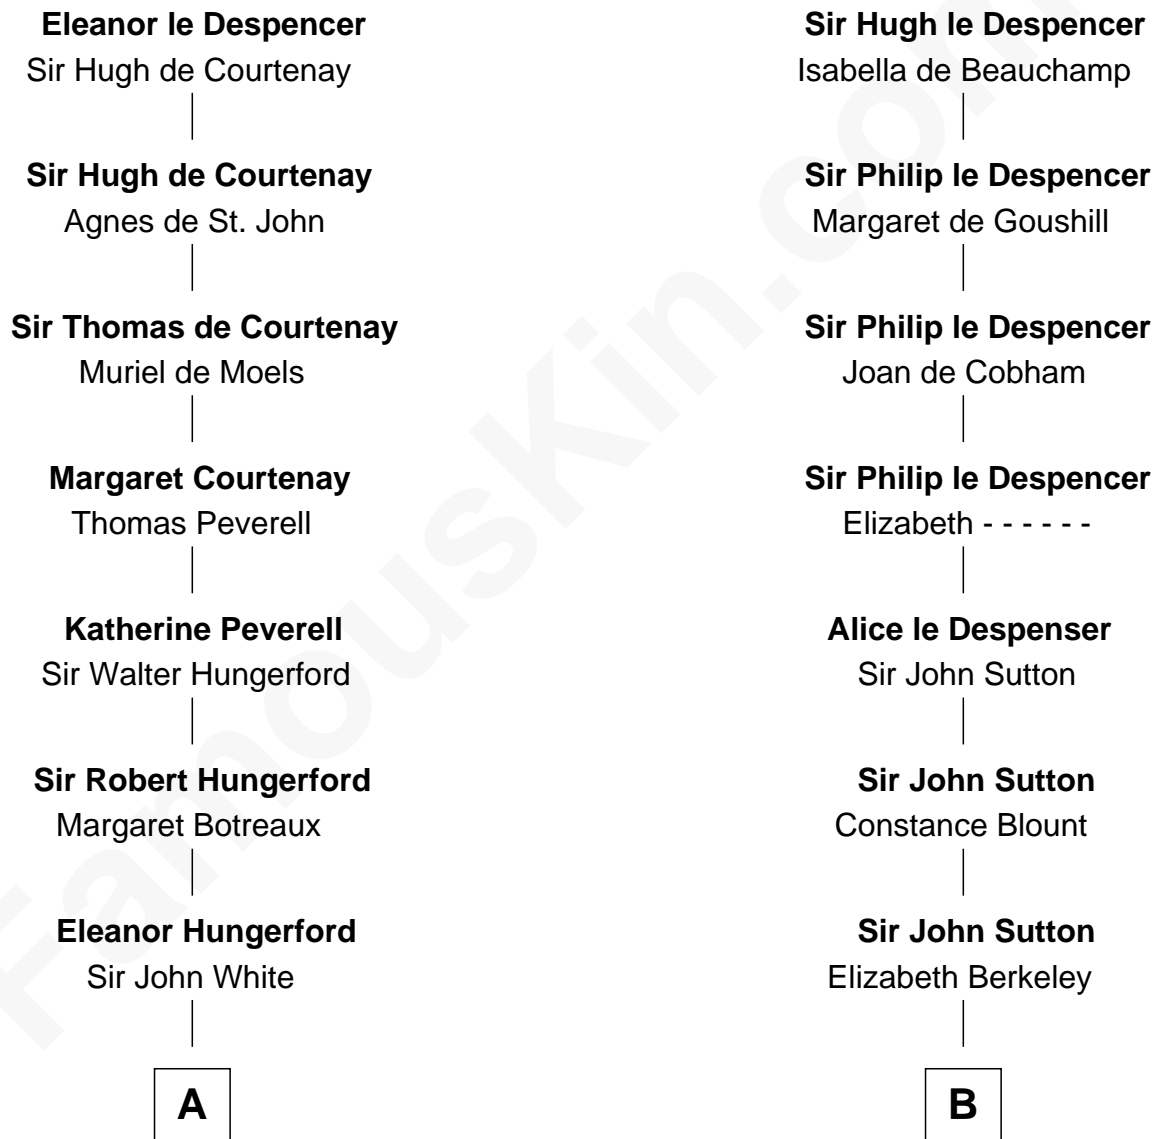

FamousKin.com Relationship Chart of

Sir Charles Tupper

6th Prime Minister of Canada

18th cousin 1 time removed of

C. W. Post

Founder of Post Cereals

Sir Hugh le Despencer

Aveline Basset

C

Charles Tupper
Elizabeth West

Rev. Charles Tupper
Miriam Lockhart

Sir Charles Tupper
6th Prime Minister of Canada

D

Caroline Cushman Lathrop
Charles Rollin Post

C. W. Post
Founder of Post Cereals

FamousKin.com