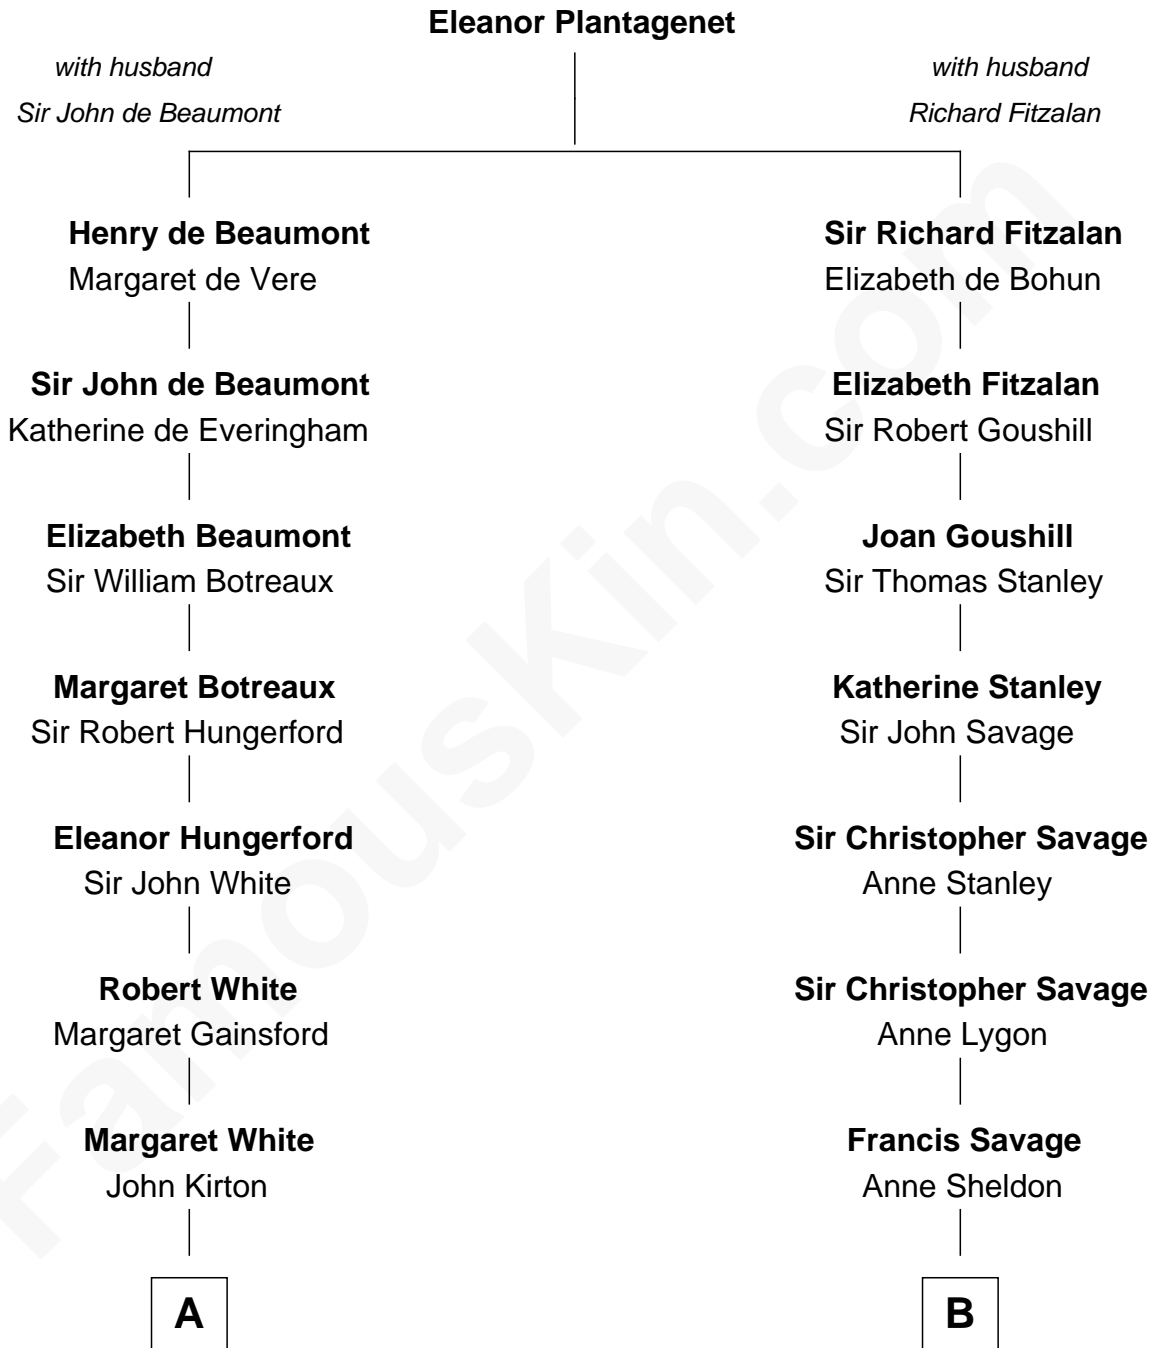

FamousKin.com Relationship Chart of

Sir Charles Tupper

6th Prime Minister of Canada

17th cousin 2 times removed of

Adlai Stevenson III

U.S. Senator from Illinois

C

—
Lewis Green Stevenson

Helen Louise Davis

—
Adlai Ewing Stevenson

Ellen Borden

—
Adlai Stevenson III

U.S. Senator from Illinois

FamousKin.com