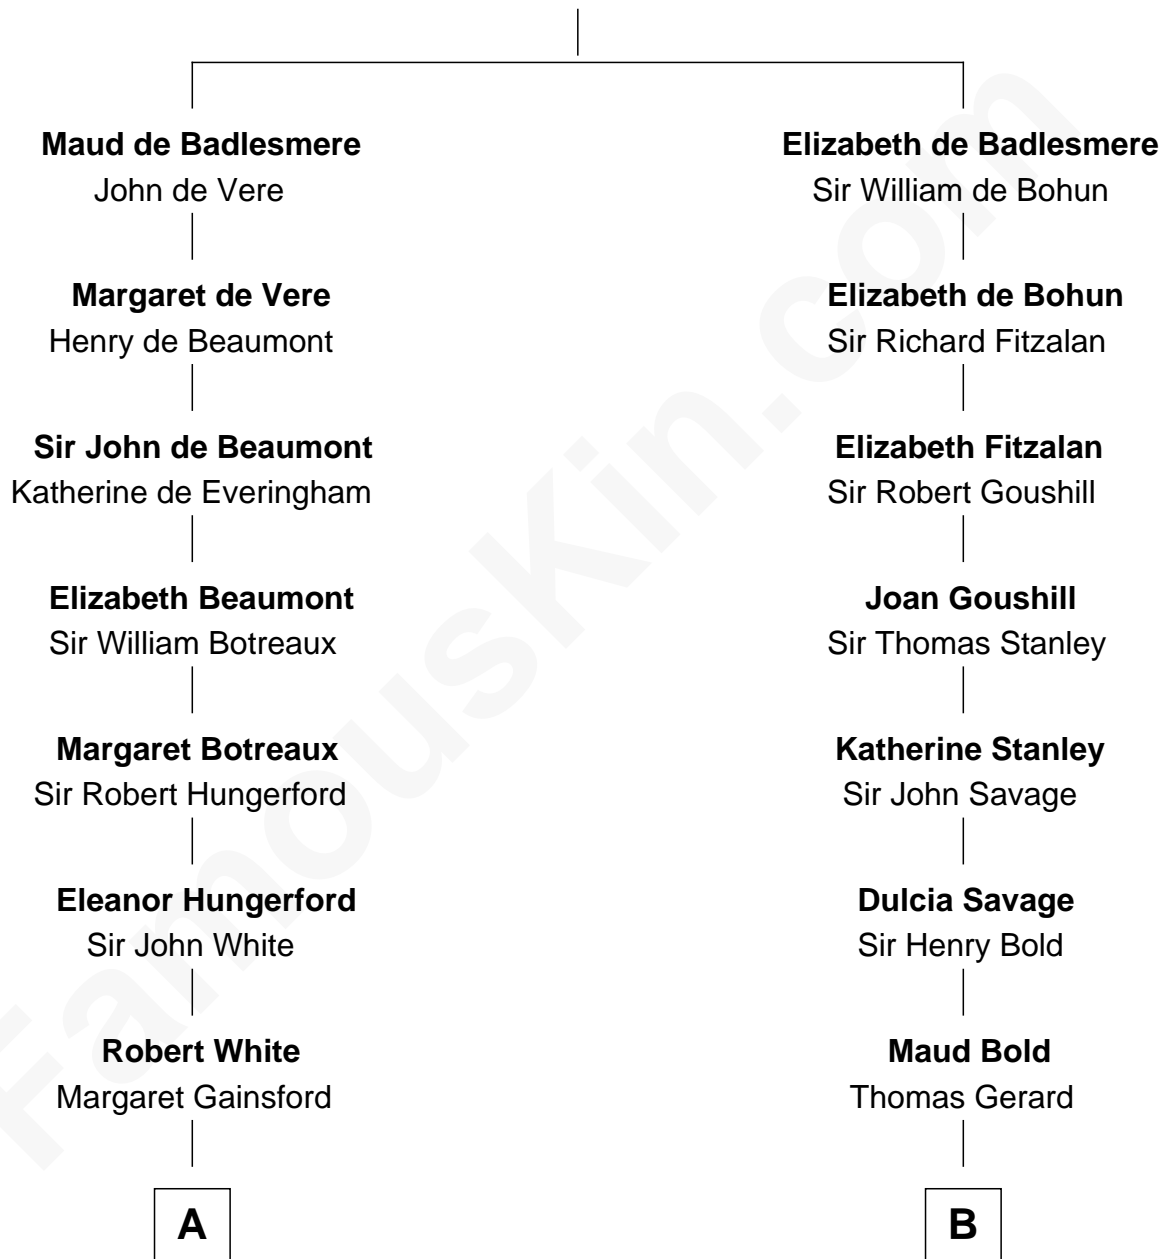

FamousKin.com Relationship Chart of

Sir Charles Tupper

6th Prime Minister of Canada

15th cousin 3 times removed of

General Robert E. Lee

Confederate Army - U.S. Civil War

Bartholomew de Badlesmere

Margaret de Clare

C

—
Rev. Charles Tupper

Miriam Lockhart

—
Sir Charles Tupper

6th Prime Minister of Canada

FamousKin.com