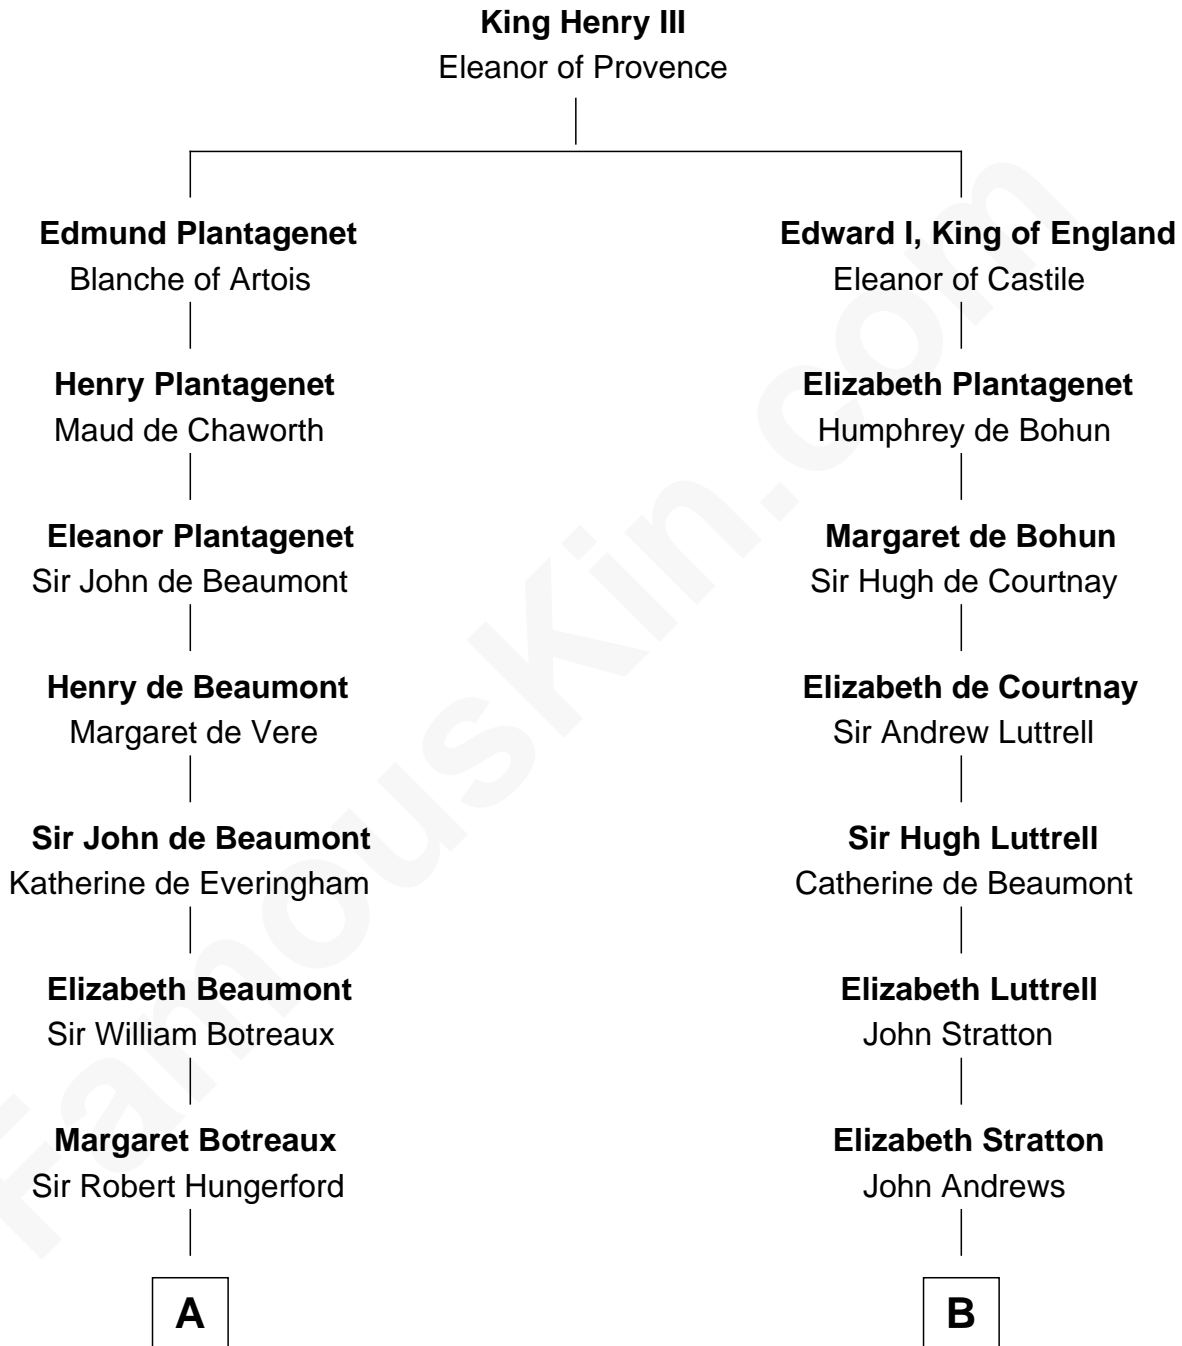

FamousKin.com Relationship Chart of

Sir Charles Tupper

6th Prime Minister of Canada

18th cousin 2 times removed of

Benjamin Harrison

23rd U.S. President

C

Mary Bassett
Eliakim Tupper

Charles Tupper
Elizabeth West

Rev. Charles Tupper
Miriam Lockhart

Sir Charles Tupper
6th Prime Minister of Canada

D

John Scott Harrison
Elizabeth Ramsey Irwin

Benjamin Harrison
23rd U.S. President

FamousKin.com