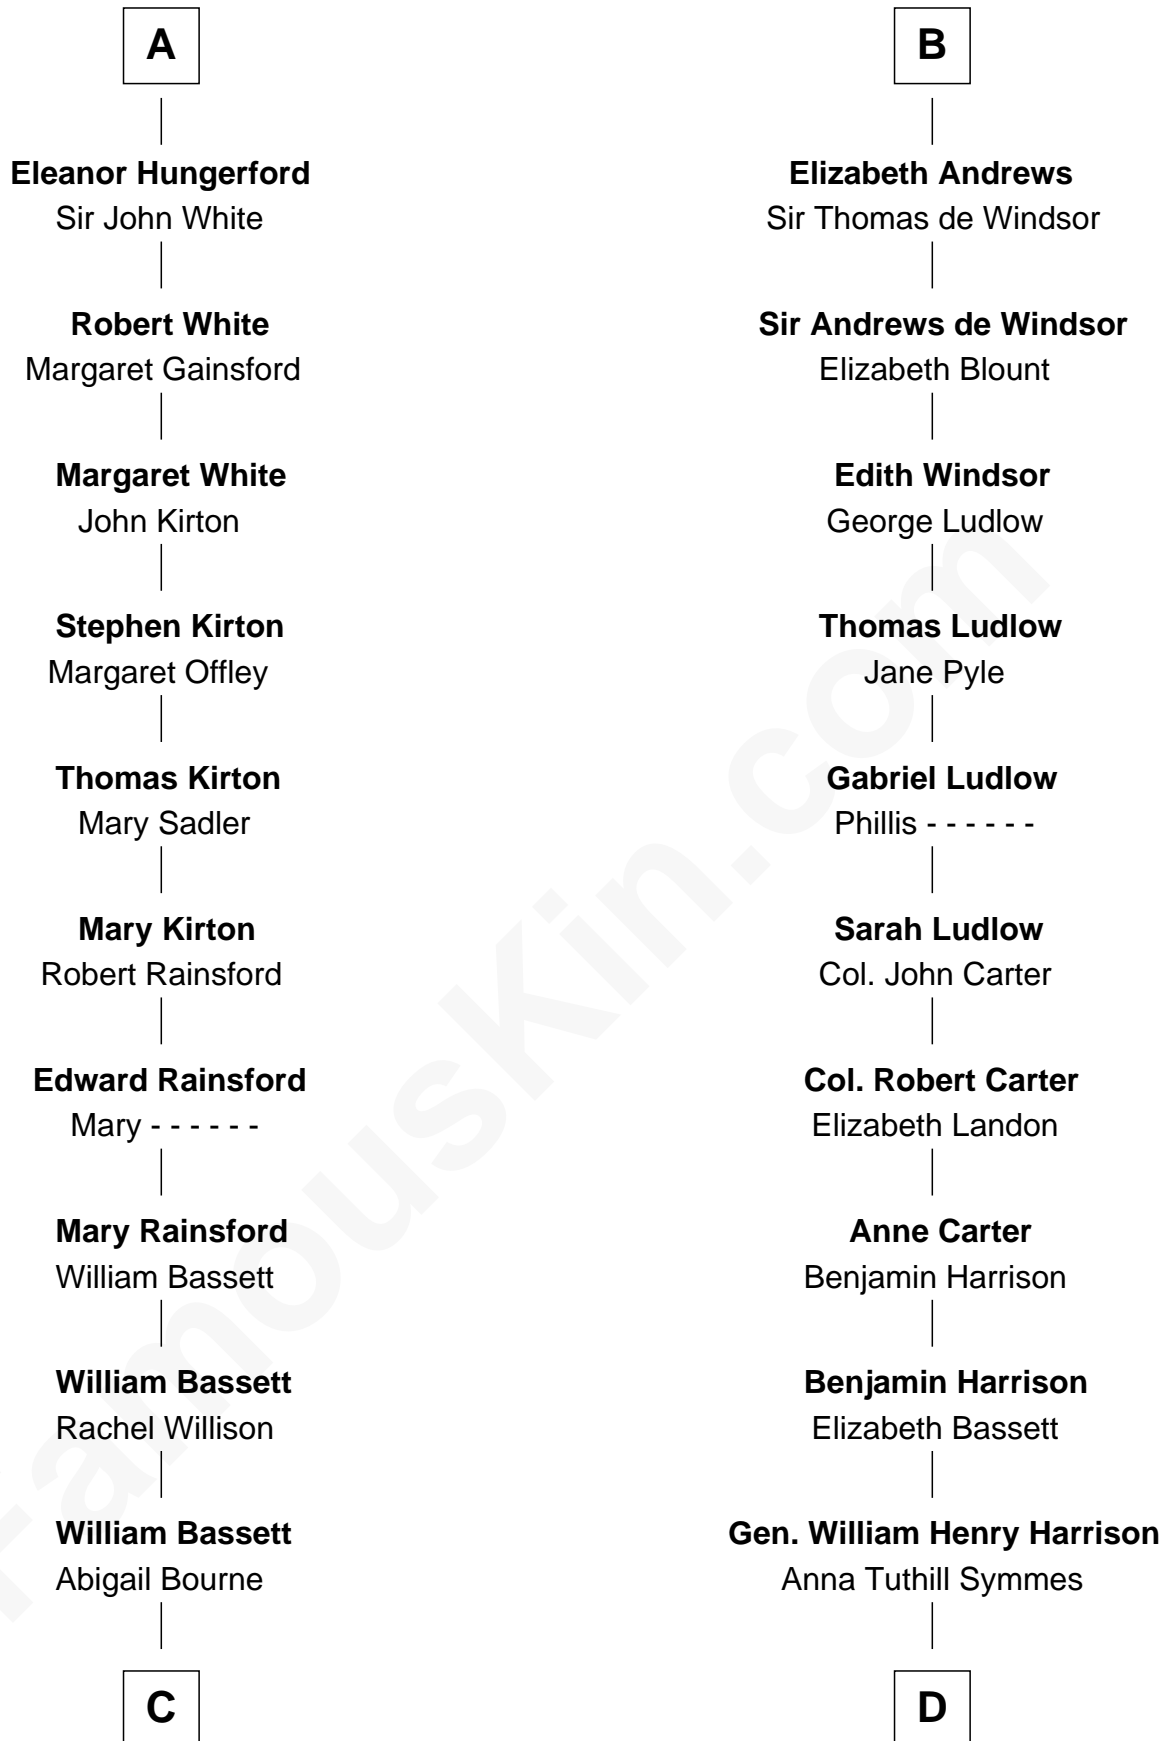

FamousKin.com Relationship Chart of

Sir Charles Tupper

6th Prime Minister of Canada

18th cousin 2 times removed of

Benjamin Harrison

23rd U.S. President

C

Mary Bassett
Eliakim Tupper

Charles Tupper
Elizabeth West

Rev. Charles Tupper
Miriam Lockhart

Sir Charles Tupper
6th Prime Minister of Canada

D

John Scott Harrison
Elizabeth Ramsey Irwin

Benjamin Harrison
23rd U.S. President

FamousKin.com