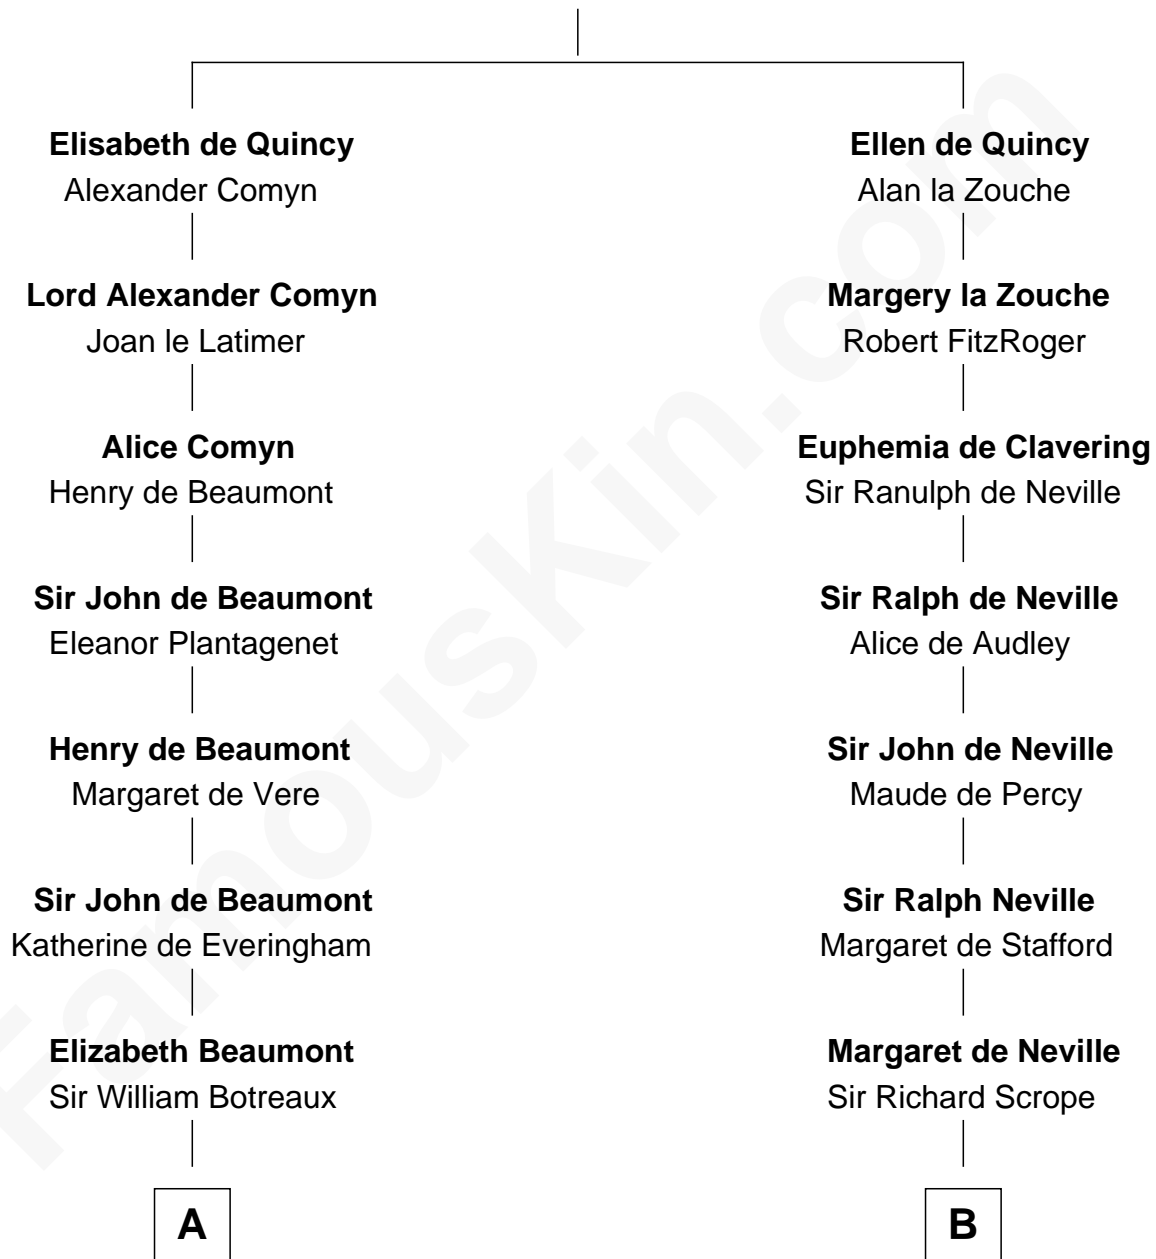

FamousKin.com Relationship Chart of

Sir Charles Tupper

6th Prime Minister of Canada

20th cousin 1 time removed of

Benjamin Harrison

23rd U.S. President

Sir Roger de Quincy

Helen of Galloway

C

William Bassett

Abigail Bourne

Mary Bassett

Eliakim Tupper

Charles Tupper

Elizabeth West

Rev. Charles Tupper

Miriam Lockhart

Sir Charles Tupper

6th Prime Minister of Canada

D

Benjamin Harrison

Elizabeth Bassett

Gen. William Henry Harrison

Anna Tuthill Symmes