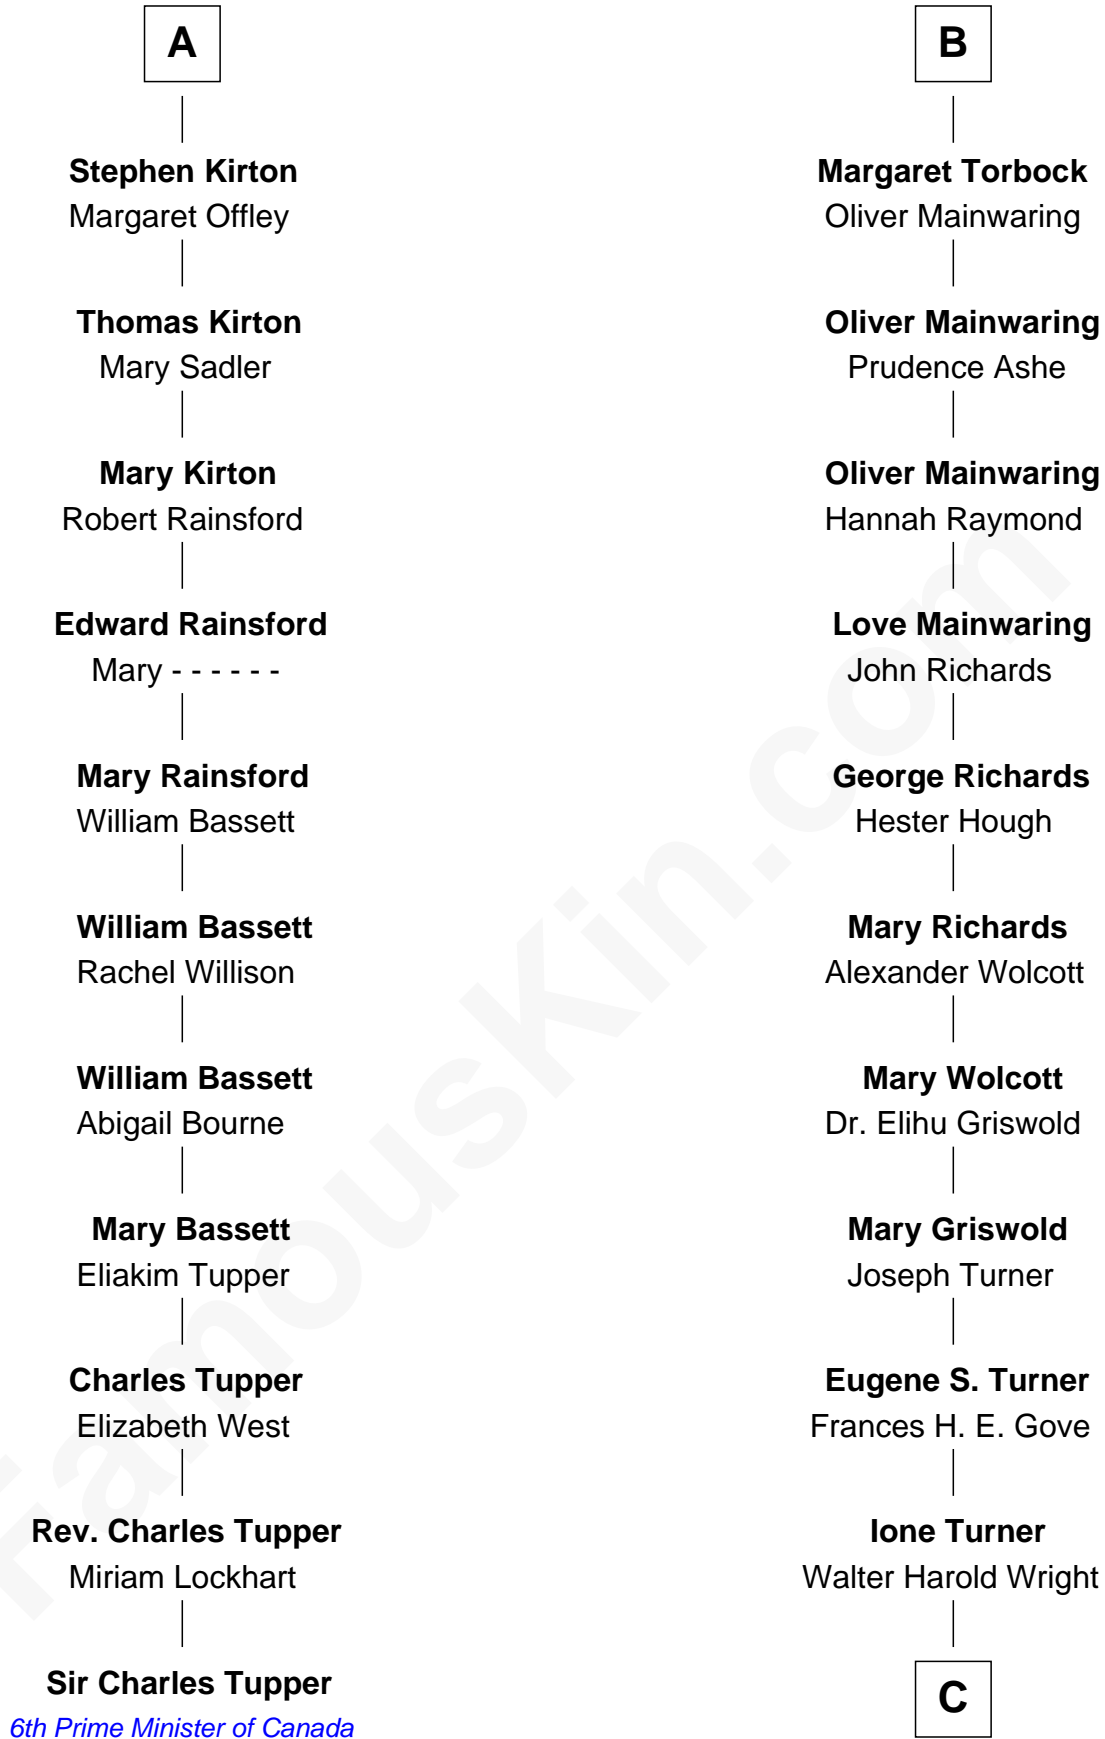

# FamousKin.com Relationship Chart of

**Sir Charles Tupper**

*6th Prime Minister of Canada*

17th cousin 3 times removed of

**Ed Helms**

*TV and Movie Actor*

C

**Inez Emeline Wright**  
George Pullen Jackson

**Frances Helen Jackson**  
Fitzgerald Sale Parker

**Pamela Ann Parker**  
John A. Helms

**Ed Helms**  
*TV and Movie Actor*