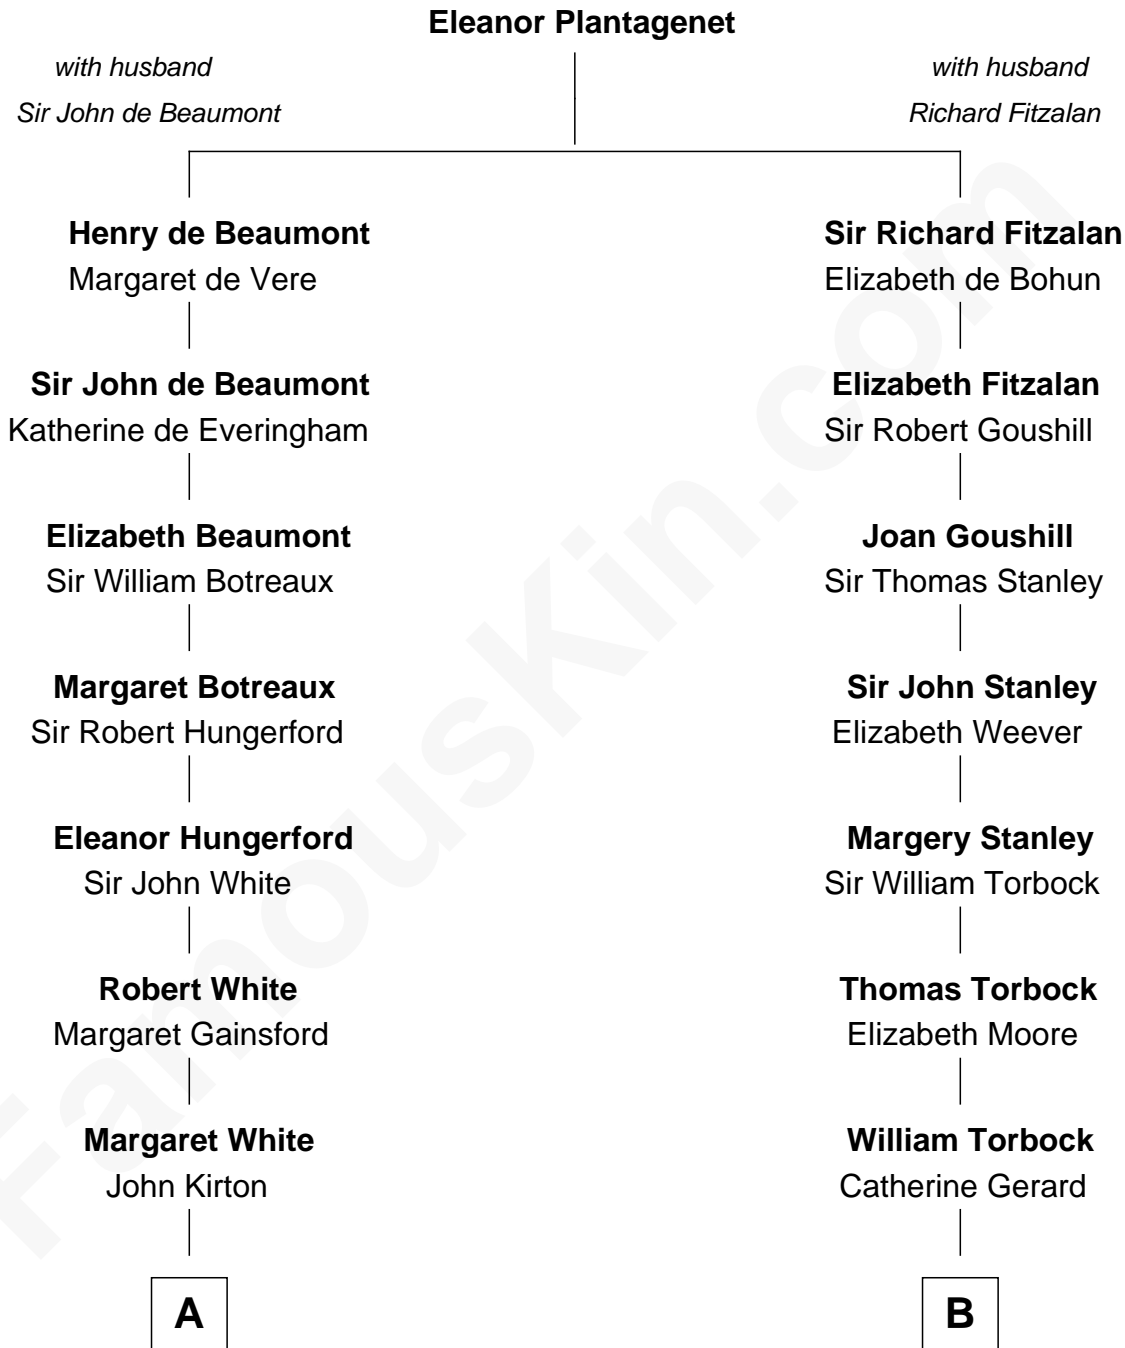

# FamousKin.com Relationship Chart of

**Sir Charles Tupper**

*6th Prime Minister of Canada*

17th cousin 3 times removed of

**Ed Helms**

*TV and Movie Actor*

C

**Inez Emeline Wright**  
George Pullen Jackson

**Frances Helen Jackson**  
Fitzgerald Sale Parker

**Pamela Ann Parker**  
John A. Helms

**Ed Helms**  
*TV and Movie Actor*