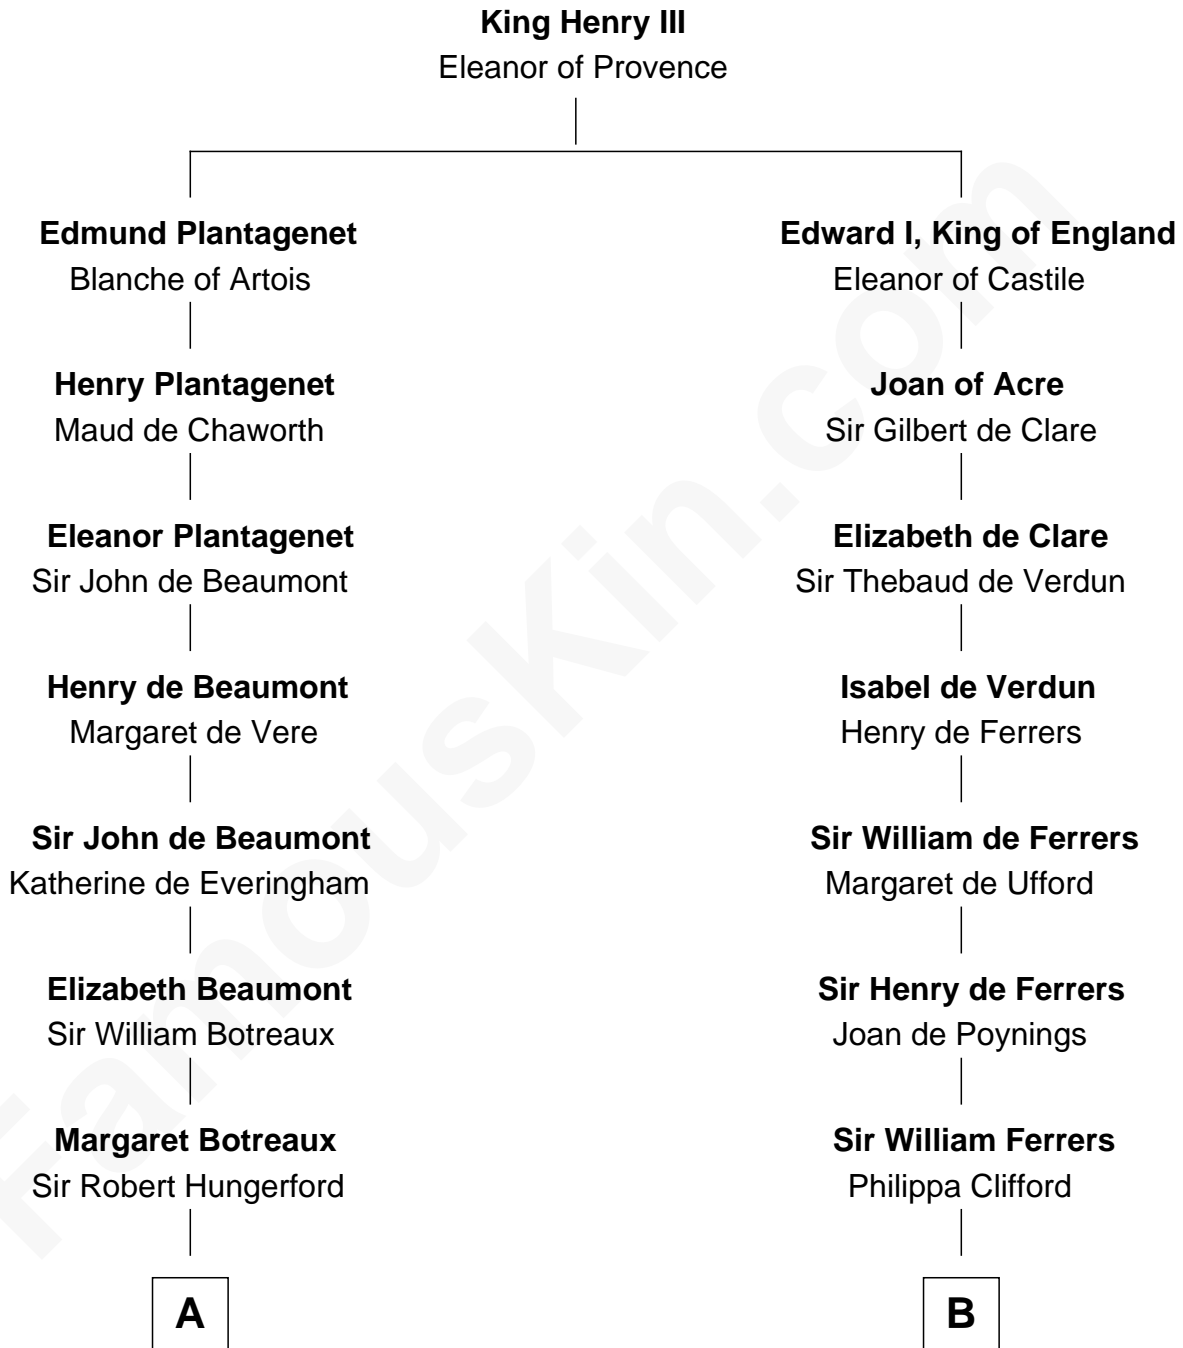

FamousKin.com Relationship Chart of

Sir Charles Tupper

6th Prime Minister of Canada

20th cousin of

Joseph Wharton

Founder of the Wharton School of Business

C

Mary Bassett
Eliakim Tupper

Charles Tupper
Elizabeth West

Rev. Charles Tupper
Miriam Lockhart

Sir Charles Tupper
6th Prime Minister of Canada

D

Thomas Rodman
Mary Borden

Hannah Rodman
Samuel Rowland Fisher

Deborah Fisher
William Wharton