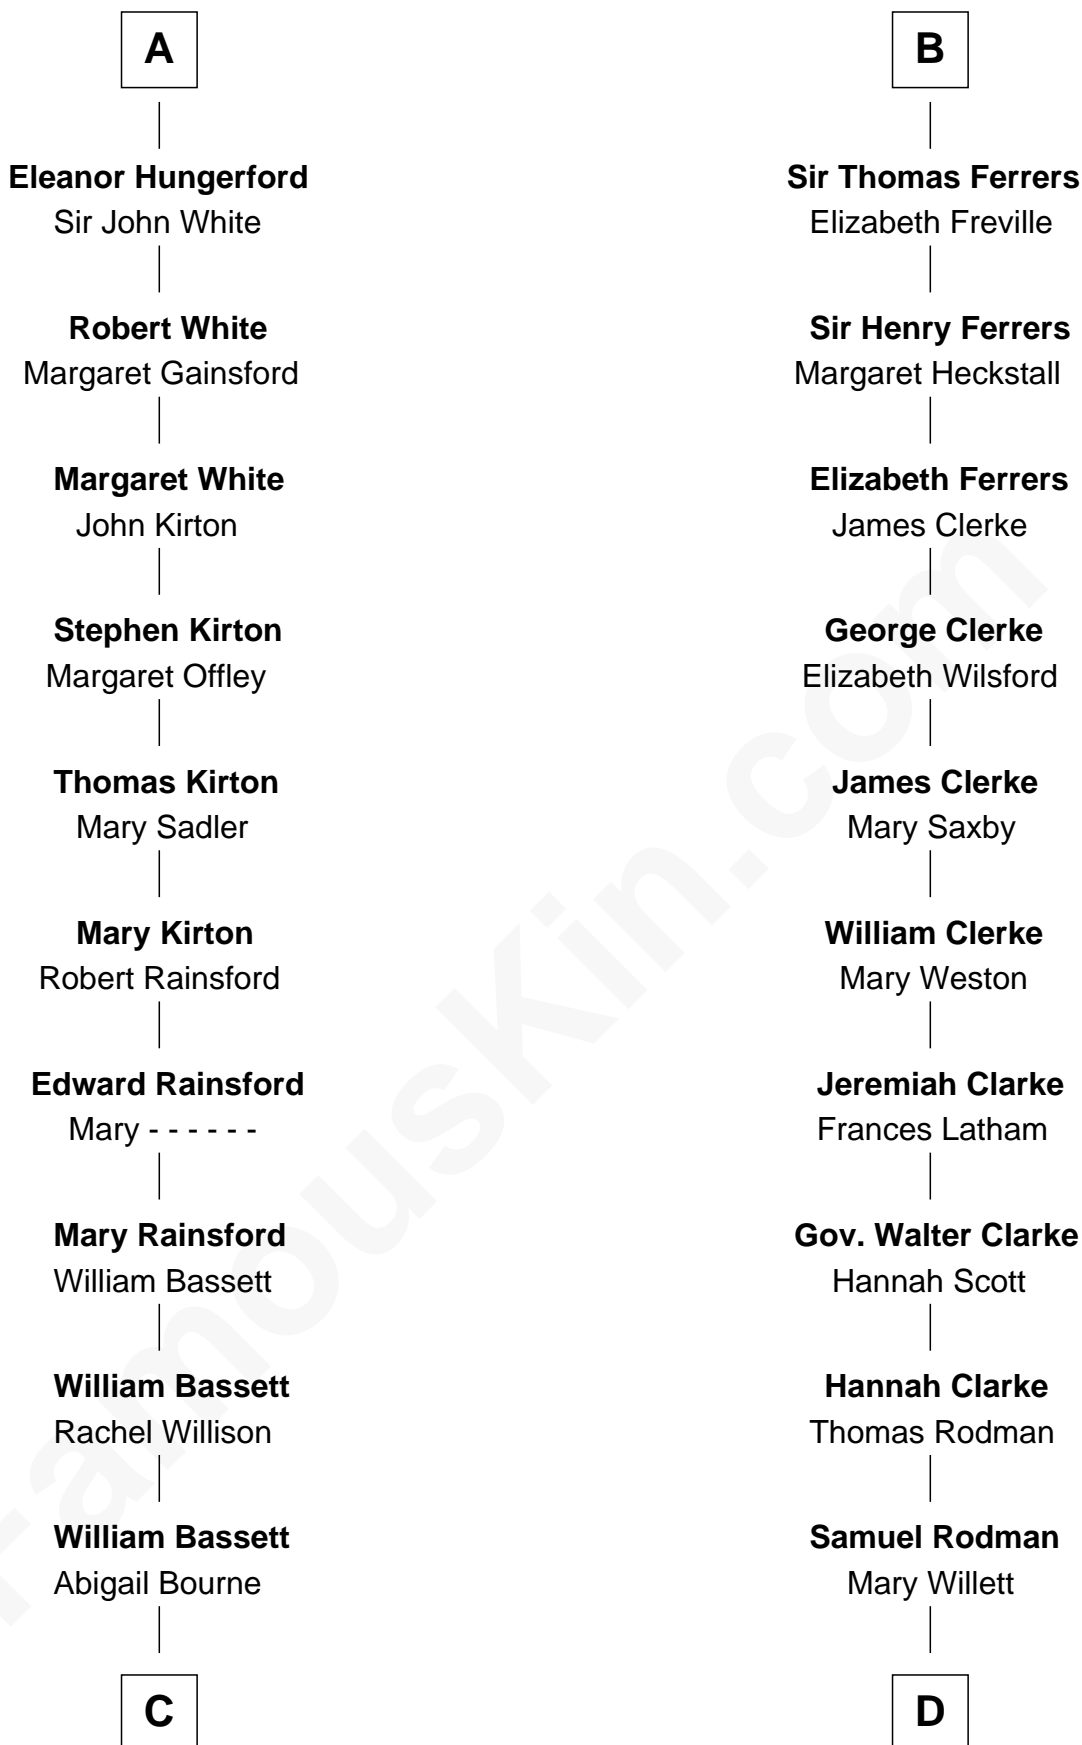

FamousKin.com Relationship Chart of

Sir Charles Tupper

6th Prime Minister of Canada

20th cousin of

Joseph Wharton

Founder of the Wharton School of Business

C

Mary Bassett
Eliakim Tupper

Charles Tupper
Elizabeth West

Rev. Charles Tupper
Miriam Lockhart

Sir Charles Tupper
6th Prime Minister of Canada

D

Thomas Rodman
Mary Borden

Hannah Rodman
Samuel Rowland Fisher

Deborah Fisher
William Wharton