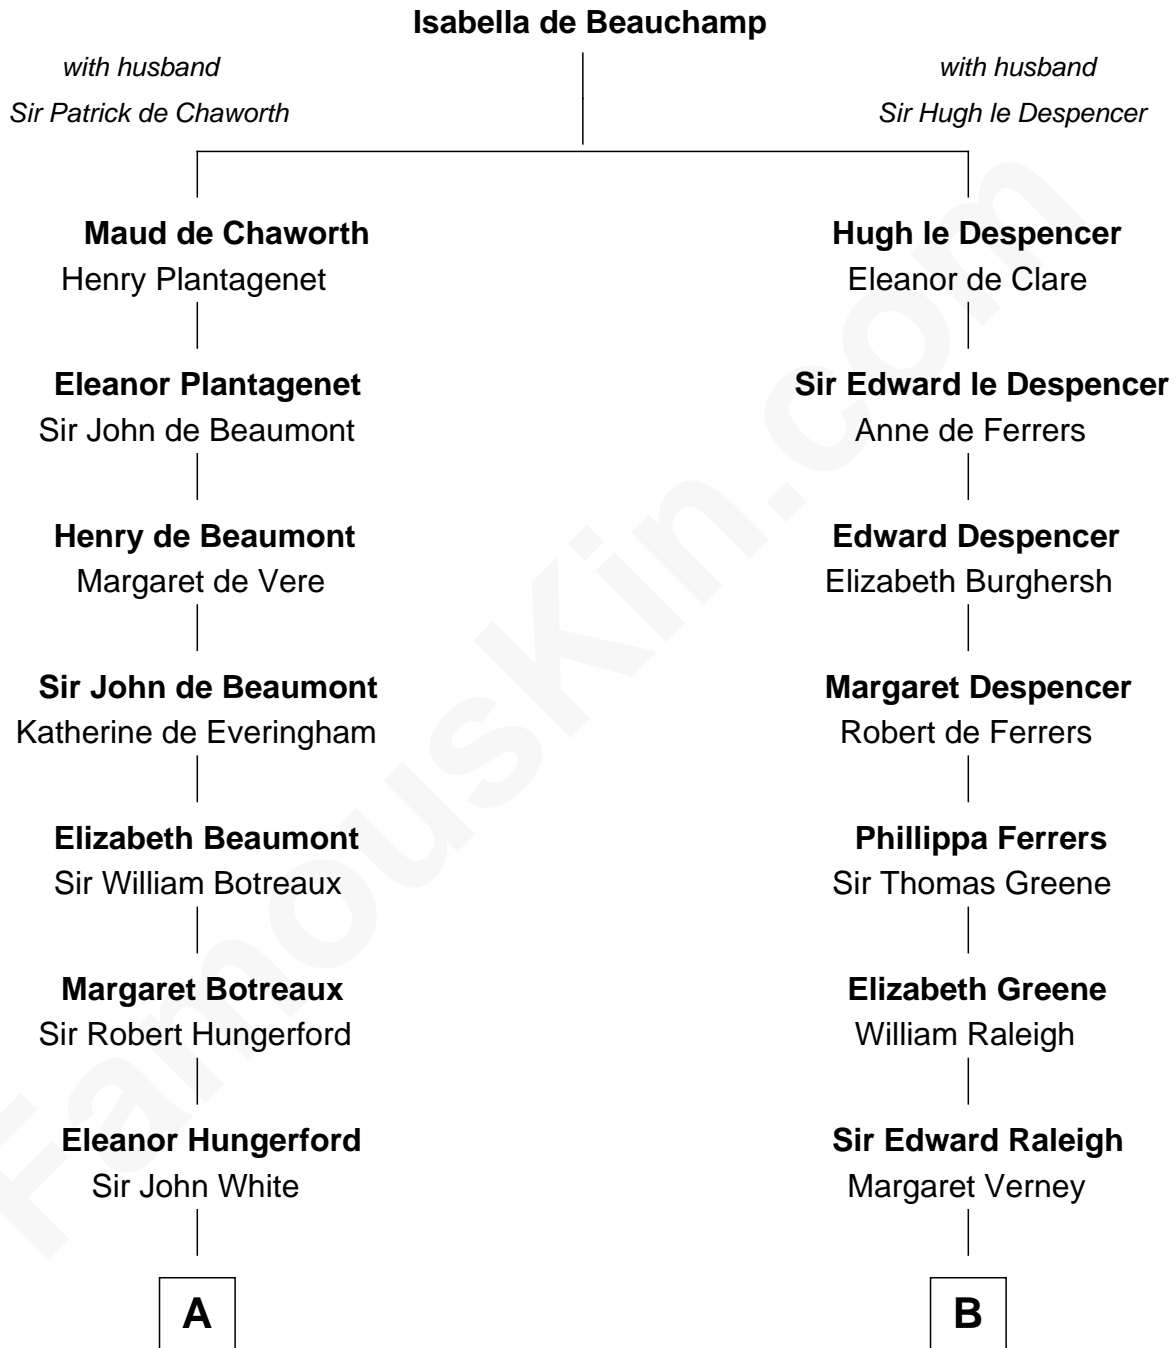

FamousKin.com Relationship Chart of

Sir Charles Tupper

6th Prime Minister of Canada

18th cousin 1 time removed of

Joseph Wharton

Founder of the Wharton School of Business

C

Charles Tupper
Elizabeth West

Rev. Charles Tupper
Miriam Lockhart

Sir Charles Tupper
6th Prime Minister of Canada

D

Deborah Fisher
William Wharton

Joseph Wharton
Founder, Wharton School of Business

FamousKin.com