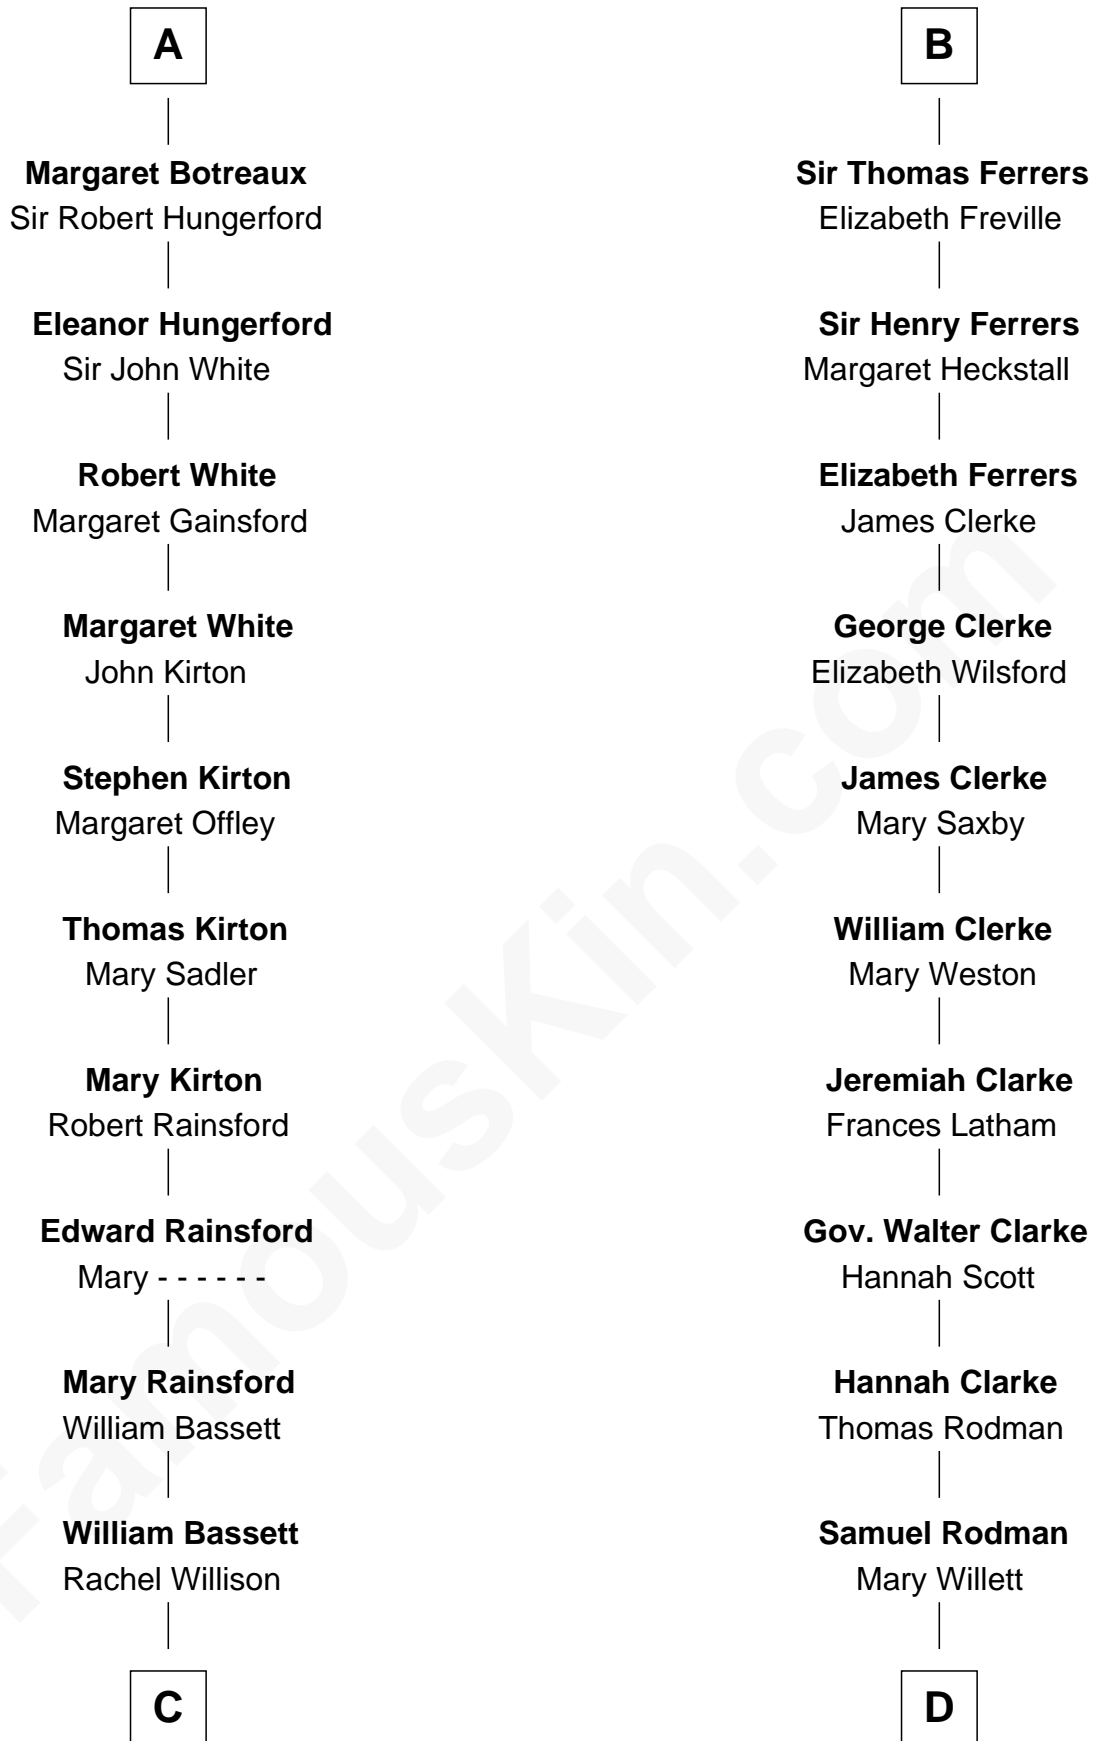

FamousKin.com Relationship Chart of

Sir Charles Tupper

6th Prime Minister of Canada

20th cousin 1 time removed of

Joseph Wharton

Founder of the Wharton School of Business

C

William Bassett

Abigail Bourne

Mary Bassett

Eliakim Tupper

Charles Tupper

Elizabeth West

Rev. Charles Tupper

Miriam Lockhart

Sir Charles Tupper