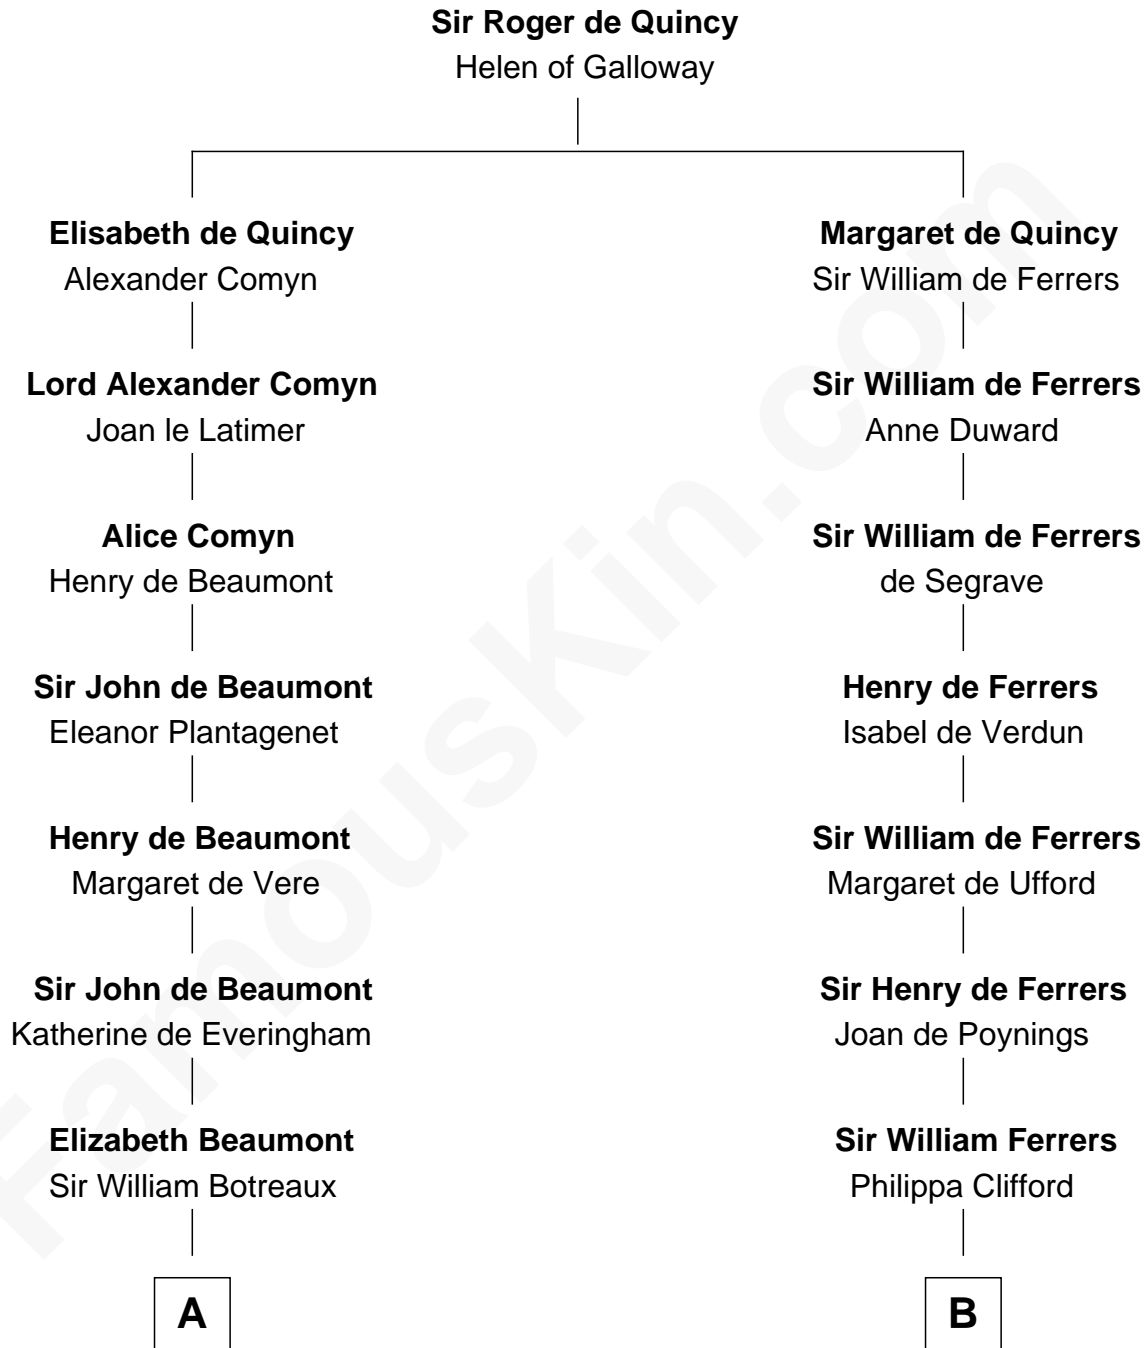

FamousKin.com Relationship Chart of

Sir Charles Tupper

6th Prime Minister of Canada

20th cousin 1 time removed of

Joseph Wharton

Founder of the Wharton School of Business

C

William Bassett

Abigail Bourne

Mary Bassett

Eliakim Tupper

Charles Tupper

Elizabeth West

Rev. Charles Tupper

Miriam Lockhart

Sir Charles Tupper