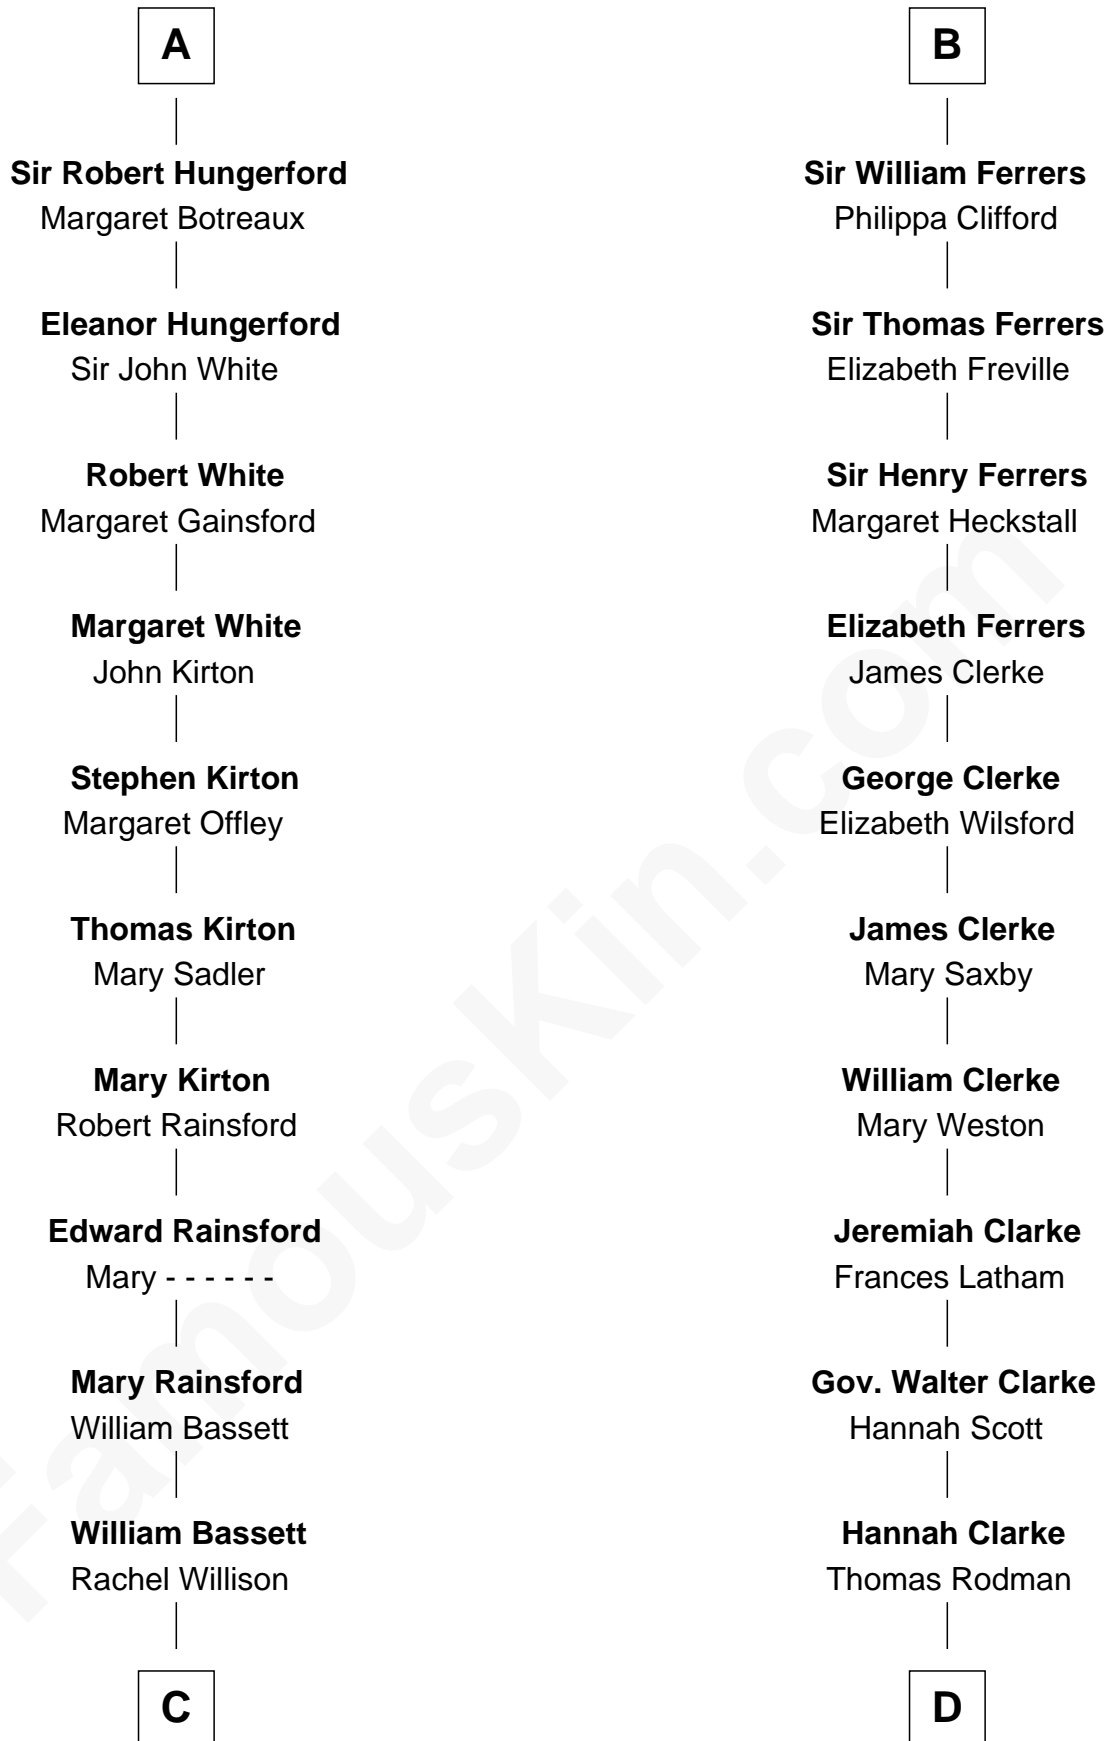

# FamousKin.com Relationship Chart of

**Sir Charles Tupper**

*6th Prime Minister of Canada*

21st cousin of

**Joseph Wharton**

*Founder of the Wharton School of Business*

**C**

**William Bassett**

Abigail Bourne

**Mary Bassett**

Eliakim Tupper

**Charles Tupper**

Elizabeth West

**Rev. Charles Tupper**

Miriam Lockhart

**Sir Charles Tupper**

*6th Prime Minister of Canada*

**D**

**Samuel Rodman**

Mary Willett

**Thomas Rodman**

Mary Borden

**Hannah Rodman**

Samuel Rowland Fisher