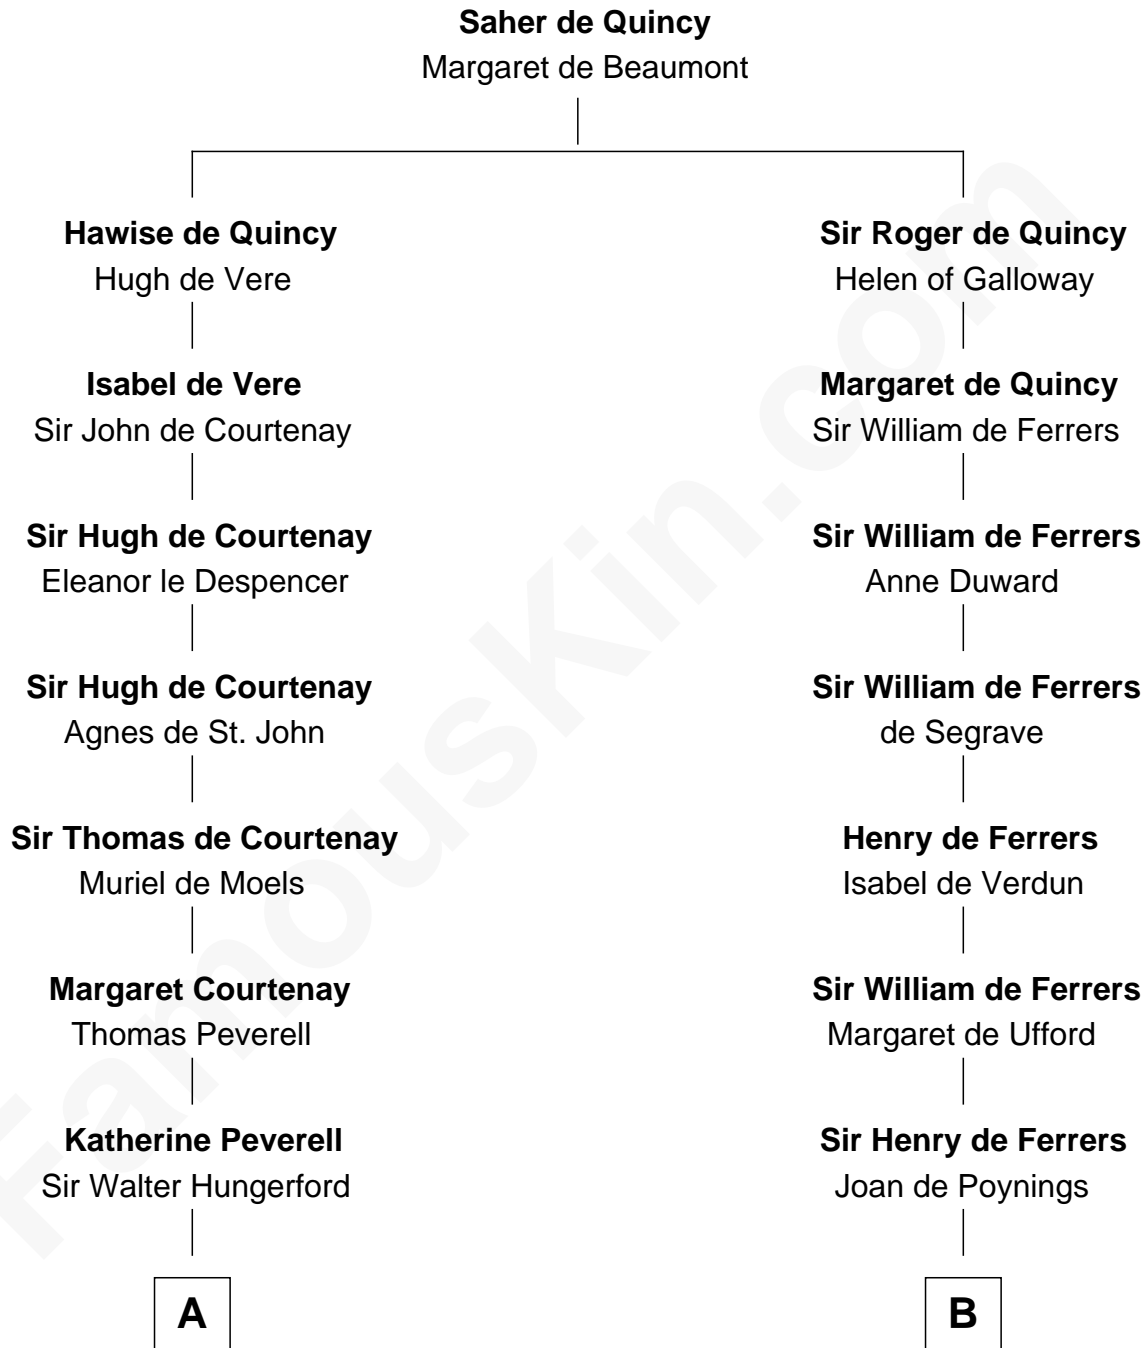

# FamousKin.com Relationship Chart of

**Sir Charles Tupper**

*6th Prime Minister of Canada*

21st cousin of

**Joseph Wharton**

*Founder of the Wharton School of Business*

**C**

**William Bassett**

Abigail Bourne

**Mary Bassett**

Eliakim Tupper

**Charles Tupper**

Elizabeth West

**Rev. Charles Tupper**

Miriam Lockhart

**Sir Charles Tupper**

*6th Prime Minister of Canada*

**D**

**Samuel Rodman**

Mary Willett

**Thomas Rodman**

Mary Borden

**Hannah Rodman**

Samuel Rowland Fisher