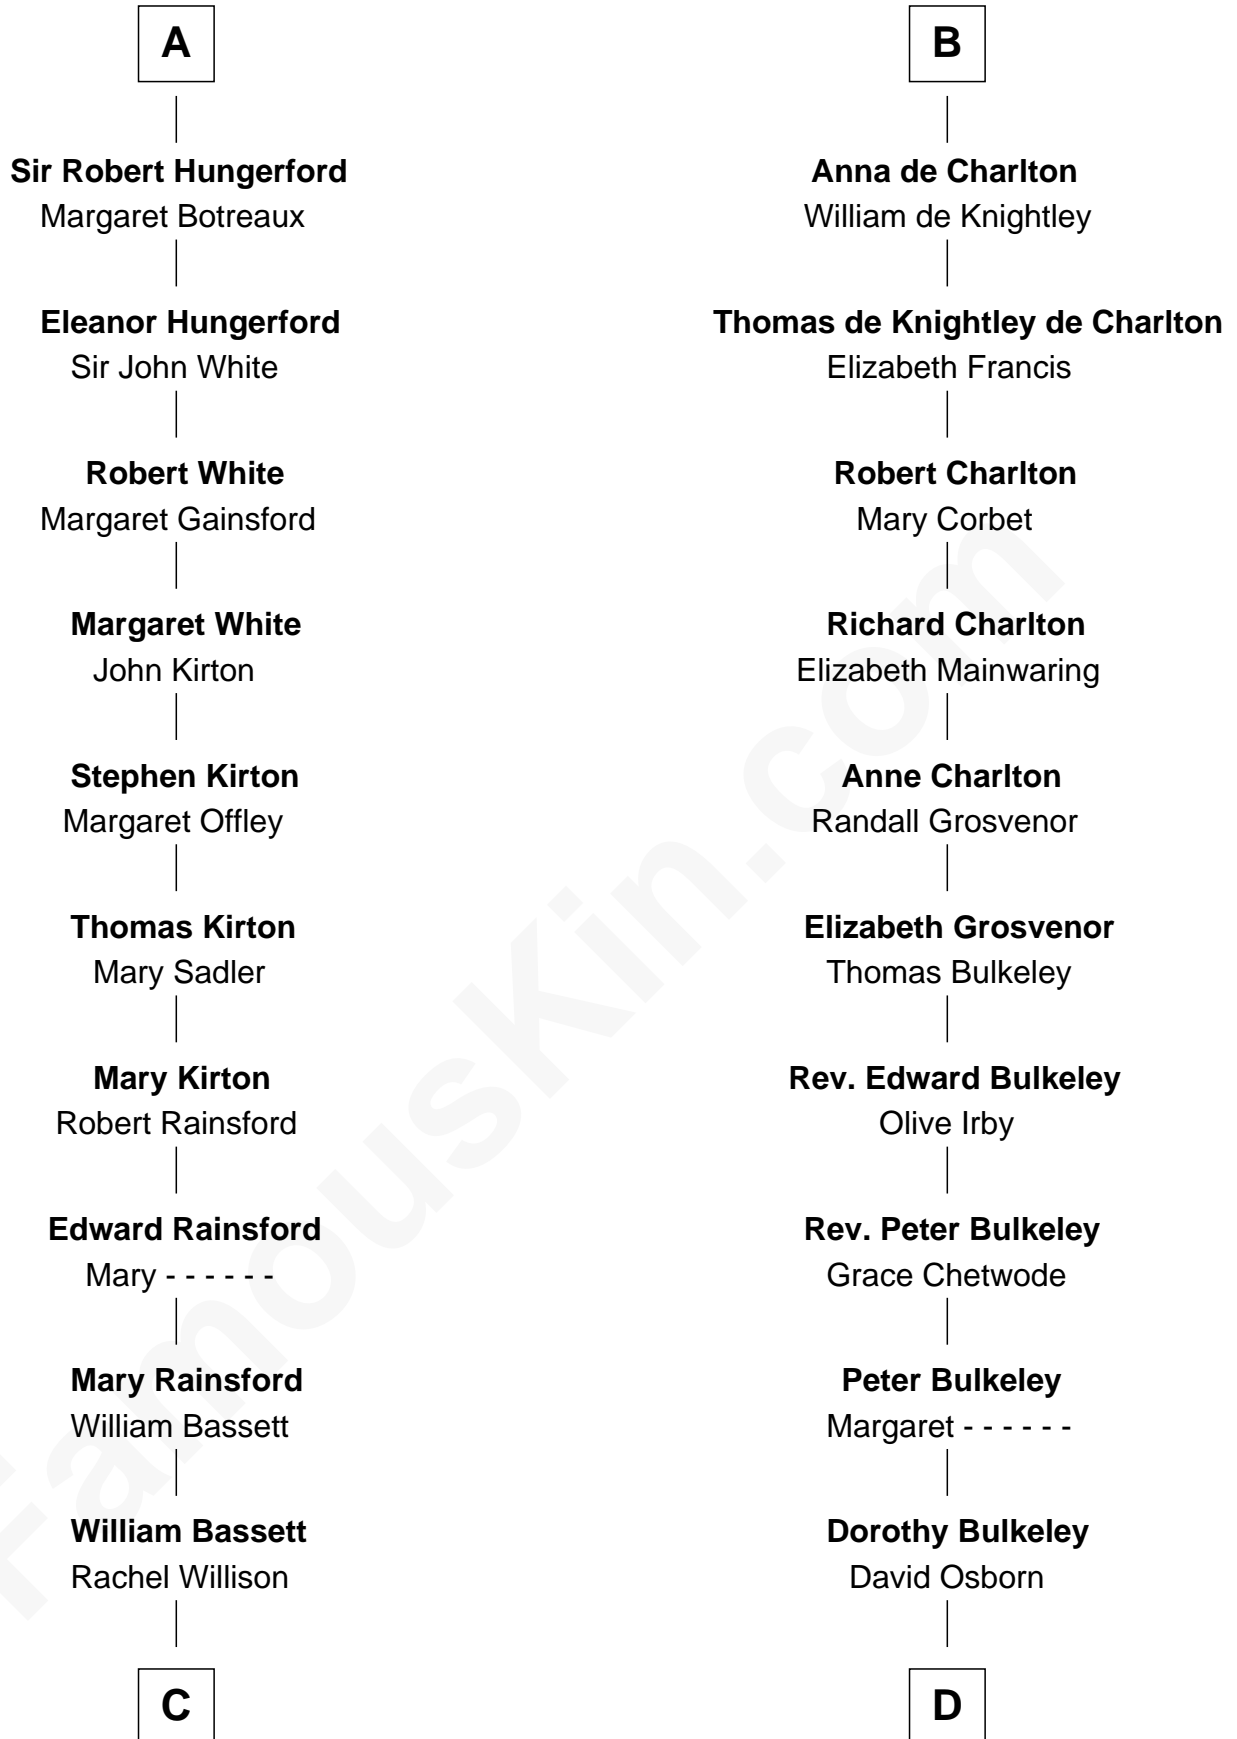

# FamousKin.com Relationship Chart of

**Sir Charles Tupper**

*6th Prime Minister of Canada*

21st cousin of

**Jay Gould**

*American Railroad "Robber Baron"*

**C**

**William Bassett**

Abigail Bourne

**Mary Bassett**

Eliakim Tupper

**Charles Tupper**

Elizabeth West

**Rev. Charles Tupper**

Miriam Lockhart

**Sir Charles Tupper**

**John Burr Gould**

Mary More

**Jay Gould**

*"Robber Baron"*