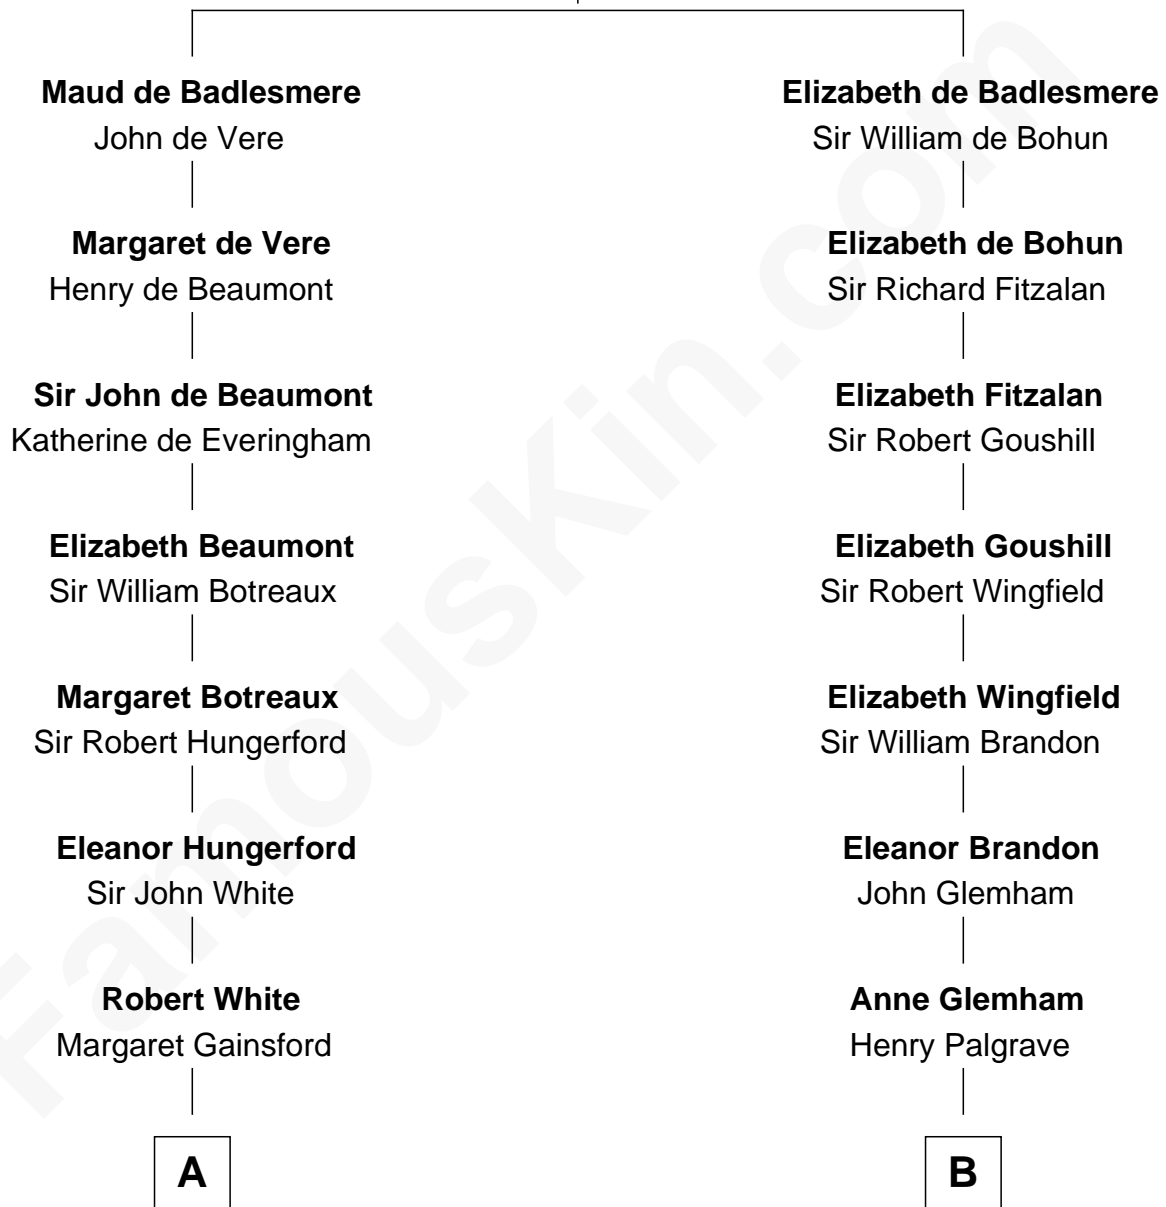

## Relationship Chart of

**Sir Charles Tupper**

*6th Prime Minister of Canada*

17th cousin 1 time removed of

**William Marsh Rice**

*Founder of Rice University*

**Bartholomew de Badlesmere**

Margaret de Clare

**C**

—  
**Rev. Charles Tupper**

Miriam Lockhart

—  
**Sir Charles Tupper**

*6th Prime Minister of Canada*

FamousKin.com