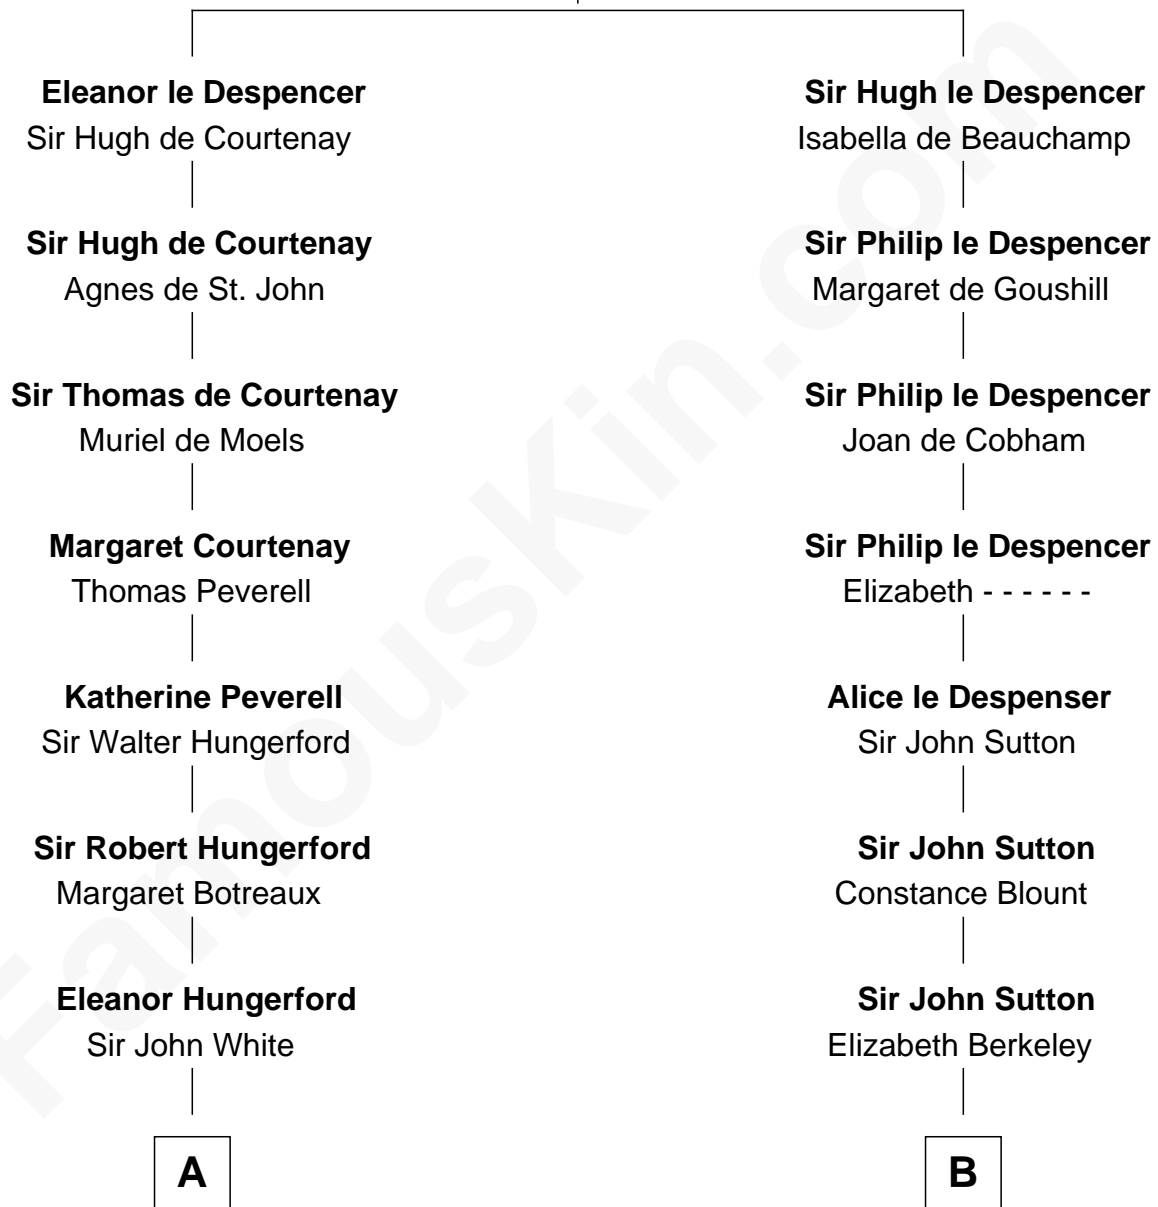

# FamousKin.com Relationship Chart of

**Sir Charles Tupper**

*6th Prime Minister of Canada*

19th cousin 1 time removed of

**William Marsh Rice**

*Founder of Rice University*

**Sir Hugh le Despencer**

Aveline Basset

**C**

**Charles Tupper**  
Elizabeth West

**Rev. Charles Tupper**  
Miriam Lockhart

**Sir Charles Tupper**  
*6th Prime Minister of Canada*

**D**

**Hannah Holbrook**  
Urban Bates

**Sarah Bates**  
David Rice

**David Rice**  
Patty Hall

**William Marsh Rice**  
*Founder of Rice University*