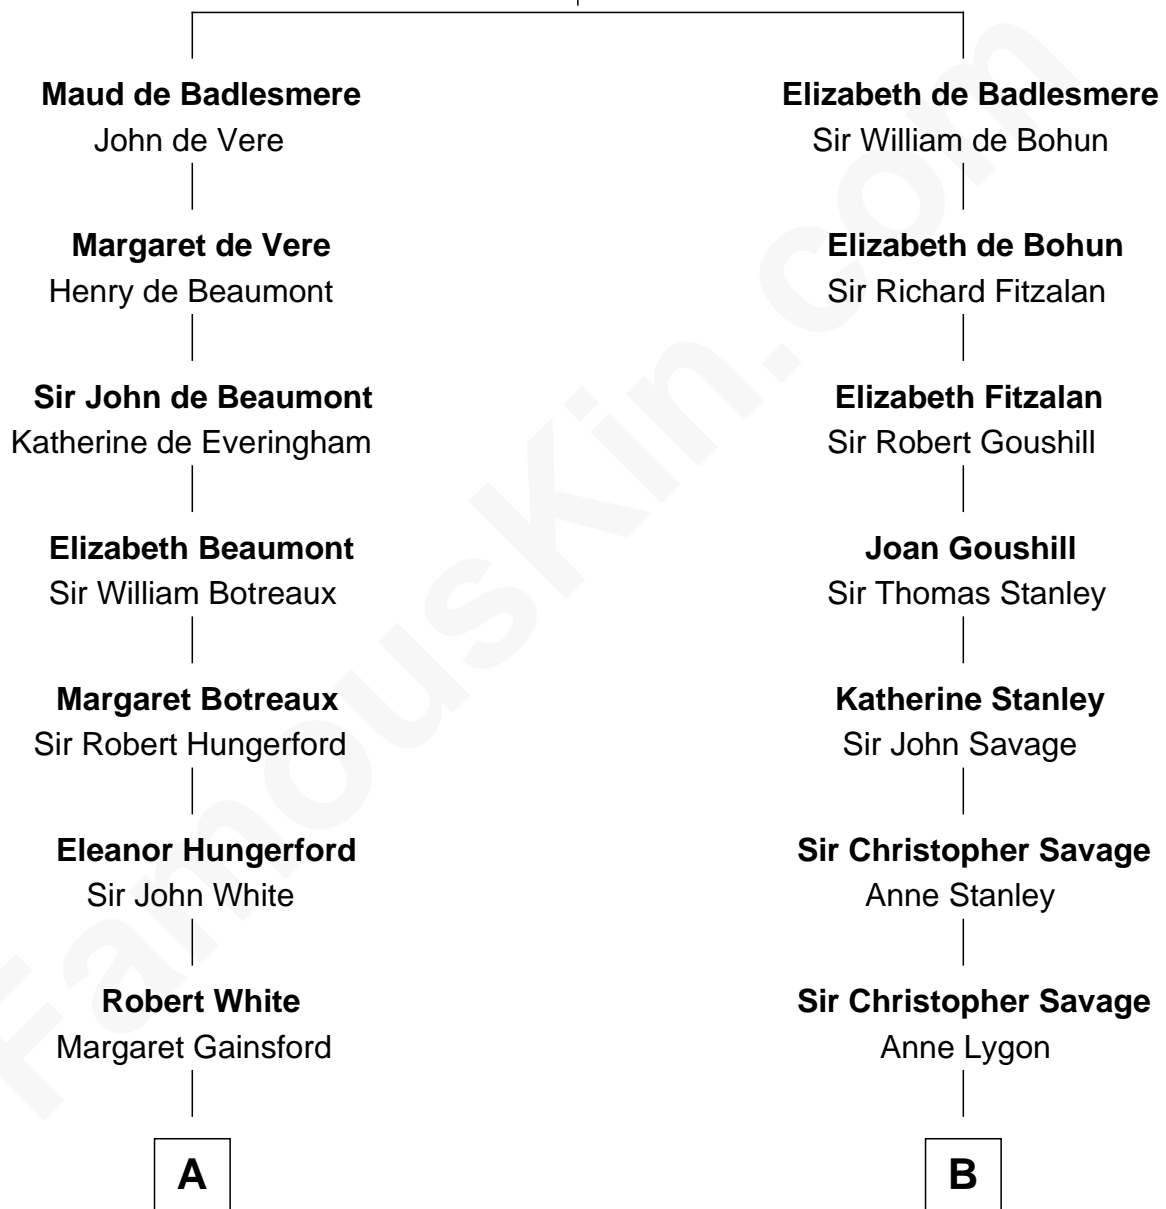

FamousKin.com

Relationship Chart of

Sir Charles Tupper

6th Prime Minister of Canada

18th cousin 1 time removed of

General George C. Marshall

Author of "The Marshall Plan"

Bartholomew de Badlesmere

Margaret de Clare

C

Rev. Charles Tupper

Miriam Lockhart

Sir Charles Tupper

6th Prime Minister of Canada

D

William Champe Marshall