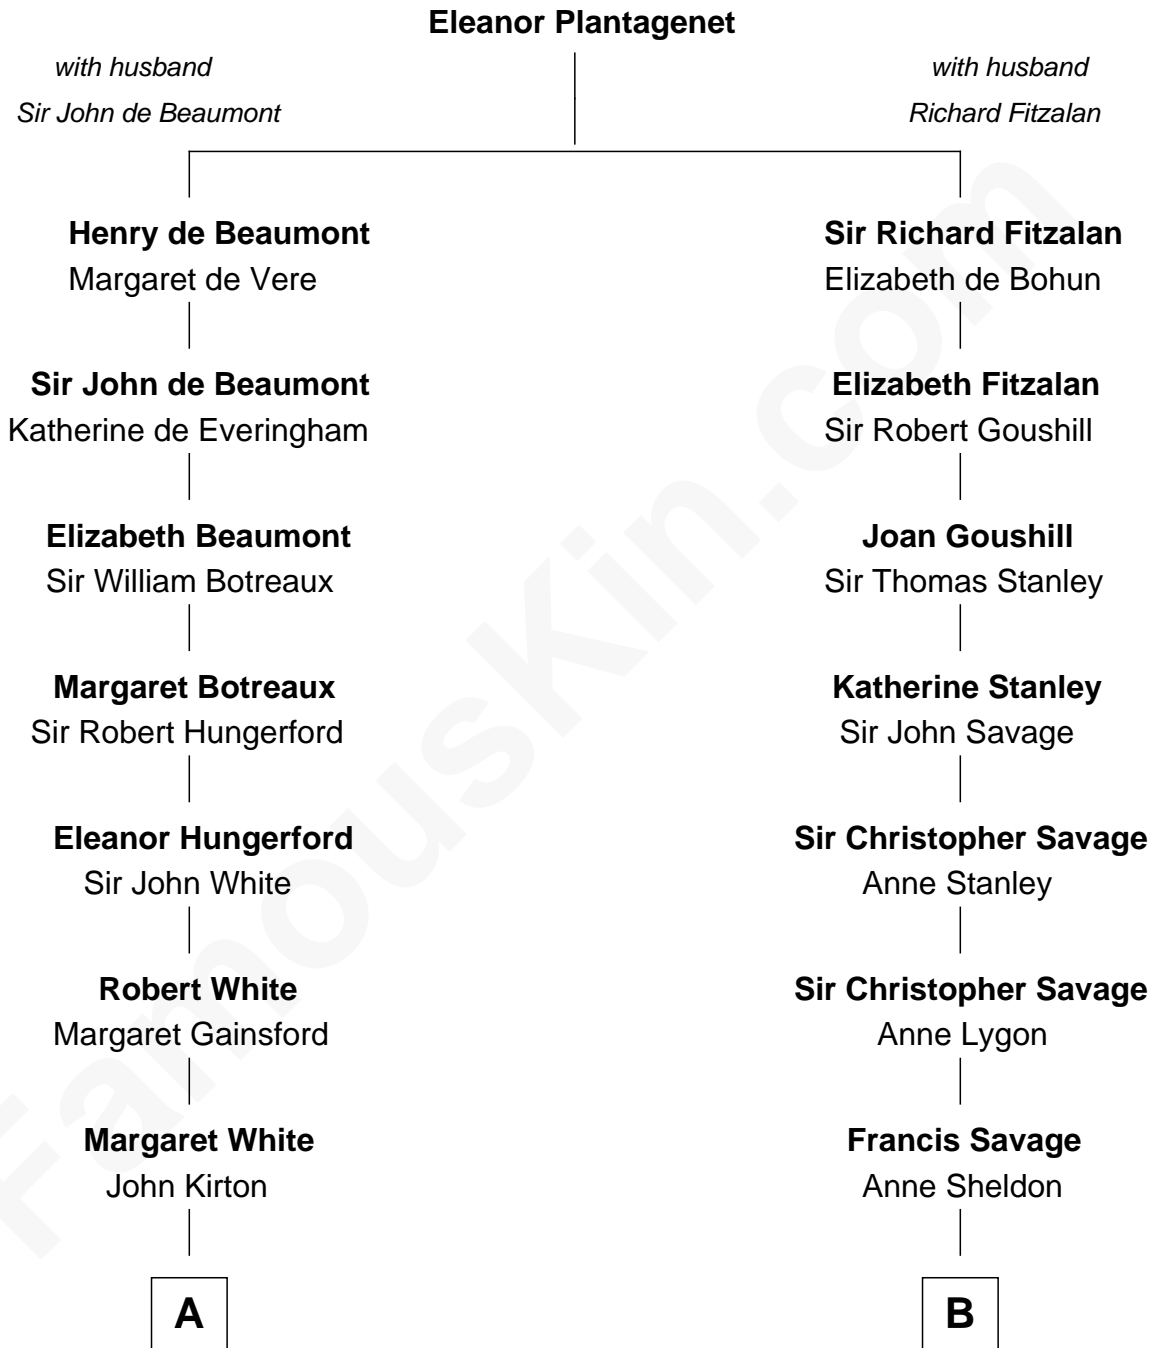

FamousKin.com Relationship Chart of

Sir Charles Tupper

6th Prime Minister of Canada

17th cousin 1 time removed of

General George C. Marshall

Author of "The Marshall Plan"

C

George Catlett Marshall

Laura Emily Bradford

General George C. Marshall

U.S. Army - World War II

FamousKin.com